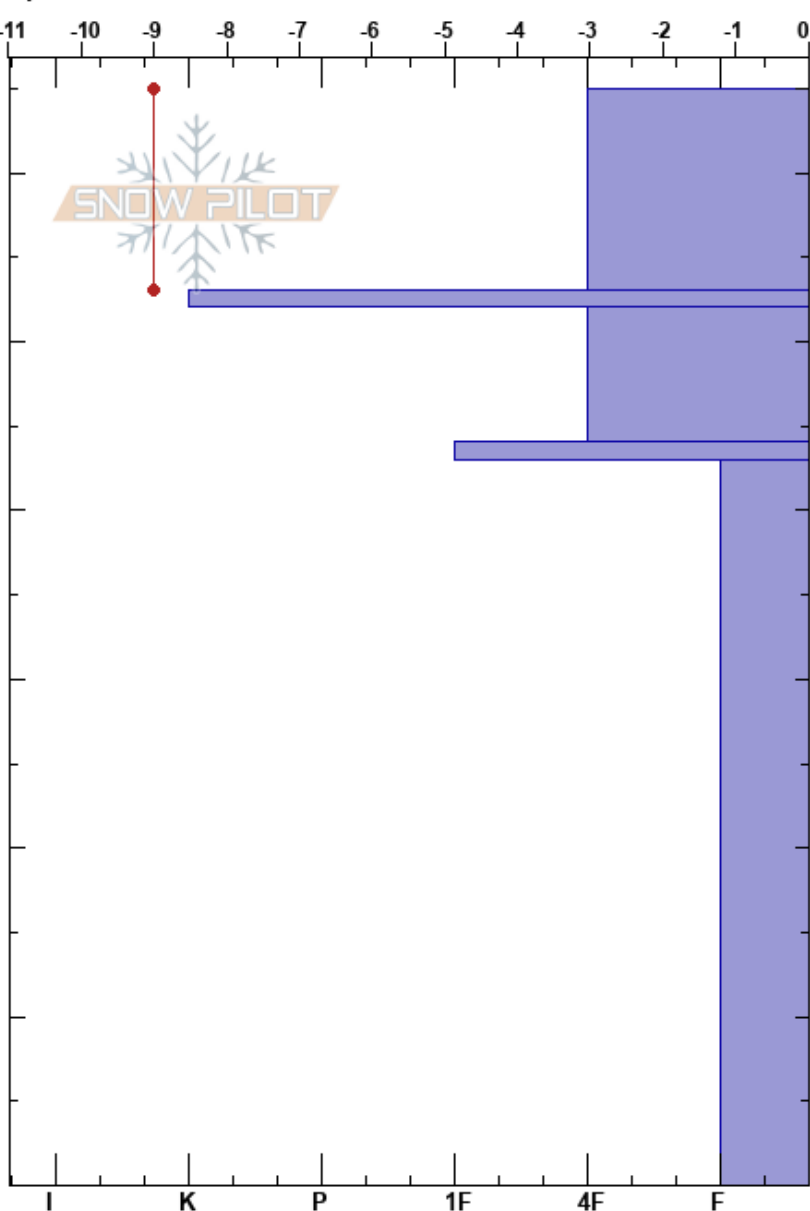

Spitfire
Sangre de Cristo Range
NM

Makensie Forsyth
12/12/2022 - 10:00am
Co-ord: 36.57725N, -105.45629W
Elevation: 11660 ft
Slope Angle: 35°
Aspect: 345°
Wind Loading: no

Stability:
Air Temperature: -9°C
Sky Cover: OVC
Precipitation: NO
Wind: W Calm

Layer Notes:

HS: 65
PF: 30
PS: 10

Specifics: Pit dug in a Ski Area

Form	Crystal		Moisture	ρ kg/m ³	Stability tests & Layer comments
	Size				
•	1				
=					CT12, Q1 @53cm ECTN16 @53cm
•	1				
□	1.5				STM @44cm CT20, Q1 @44cm ECTN22 @44cm
□	2				