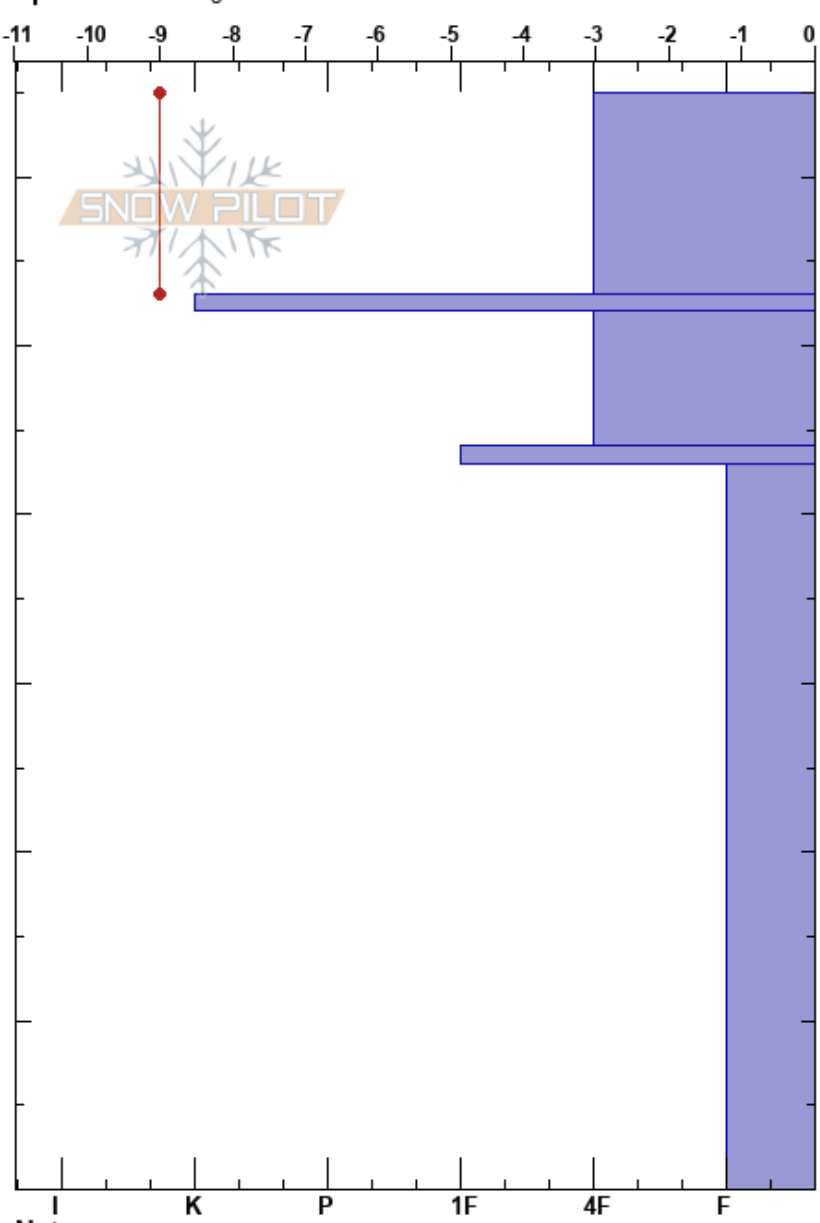

Spitfire
Sangre de Cristo Range
NM

Makensie Forsyth
12/12/2022 - 10:00am
Co-ord: 36.57725N, -105.45629W
Elevation: 11660 ft
Slope Angle: 35°
Aspect: 345°
Wind Loading: no

Stability:
Air Temperature: -9°C
Sky Cover: OVC
Precipitation: NO
Wind: W Calm

Layer Notes:

HS: 65
PF: 30
PS: 10

Specifics: Pit dug in a Ski Area

Form	Crystal		Moisture	ρ kg/m ³	Stability tests & Layer comments
	Size				
•	1				
=					CT12, Q1 @53cm ECTN16 @53cm
•	1				
□	1.5				STM @44cm CT20, Q1 @44cm ECTN22 @44cm
□	2				