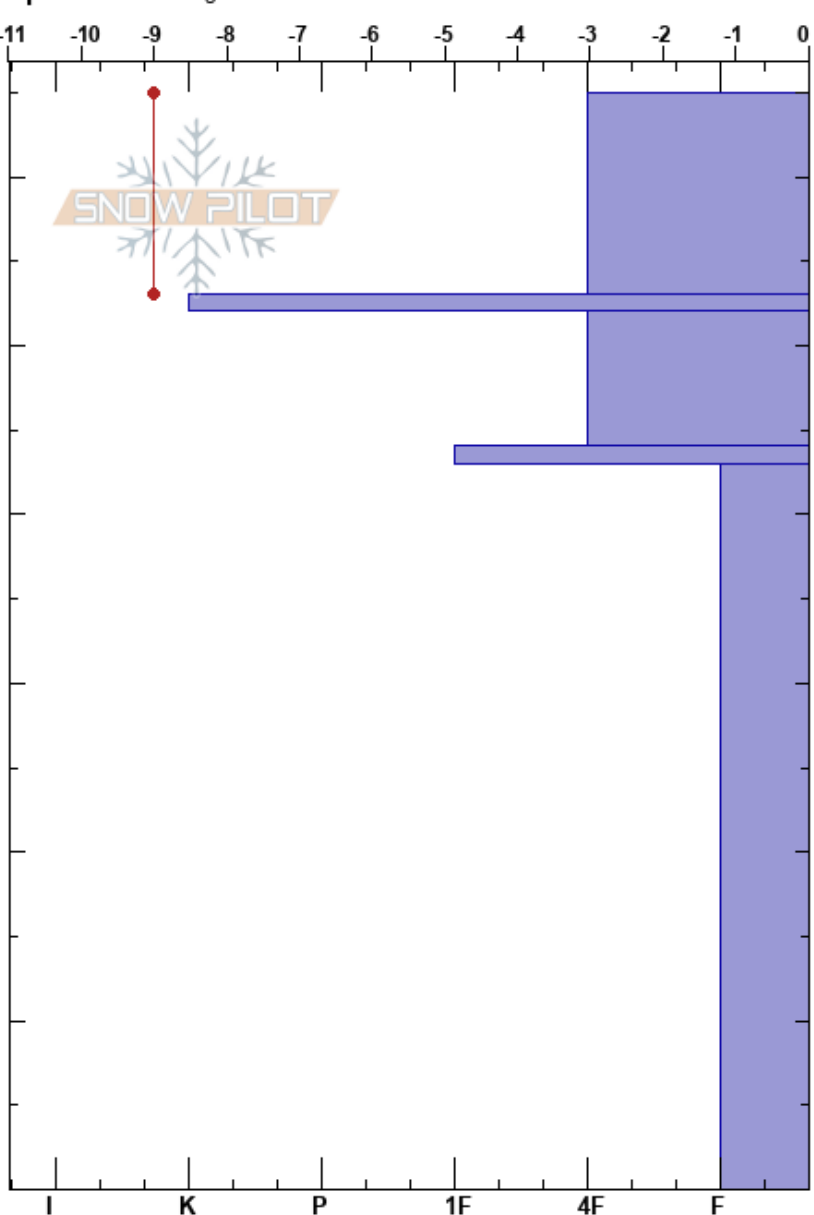

Spitfire
Sangre de Cristo Range
NM

Makensie Forsyth
12/12/2022 - 10:00am
Co-ord: 36.57725N, -105.45629W
Slope Angle: 35°
Wind Loading: no

Stability:
Air Temperature: -9°C
Sky Cover: OVC
Precipitation: NO
Wind: W Calm

Layer Notes:

Elevation: 11660 ft
Aspect: 345°

Specifics: Pit dug in a Ski Area

Height (cm)	Crystal			ρ kg/m ³	Stability tests & Layer comments
	Form	Size	Moisture		
65					
60	•	1			
55	=				CT12, Q1 @53cm ECTN16 @53cm
50	•	1			
45	□	1.5			STM @44cm CT20, Q1 @44cm ECTN22 @44cm
40					
30					
20	□	2			
10					
0					