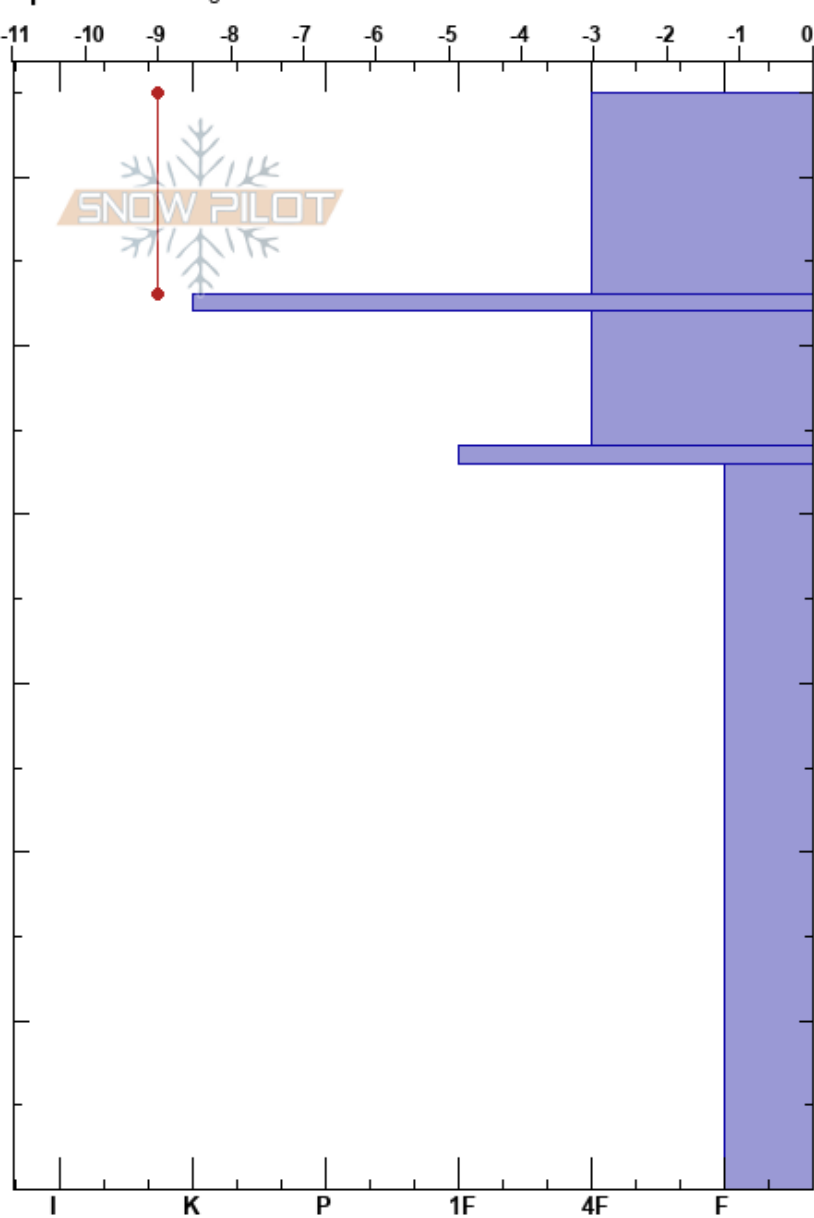

Spitfire
Sangre de Cristo Range
NM

Makensie Forsyth
12/12/2022 - 10:00am
Co-ord: 36.57725N, -105.45629W
Slope Angle: 35°
Wind Loading: no

Stability:
Air Temperature: -9°C
Sky Cover: OVC
Precipitation: NO
Wind: W Calm

Layer Notes:

Elevation: 11660 ft
Aspect: 345°

Specifics: Pit dug in a Ski Area

Crystal		Moisture	ρ kg/m ³	Stability tests & Layer comments
Form	Size			
•	1			
=				CT12, Q1 @53cm ECTN16 @53cm
•	1			
□	1.5			STM @44cm CT20, Q1 @44cm ECTN22 @44cm
□	2			