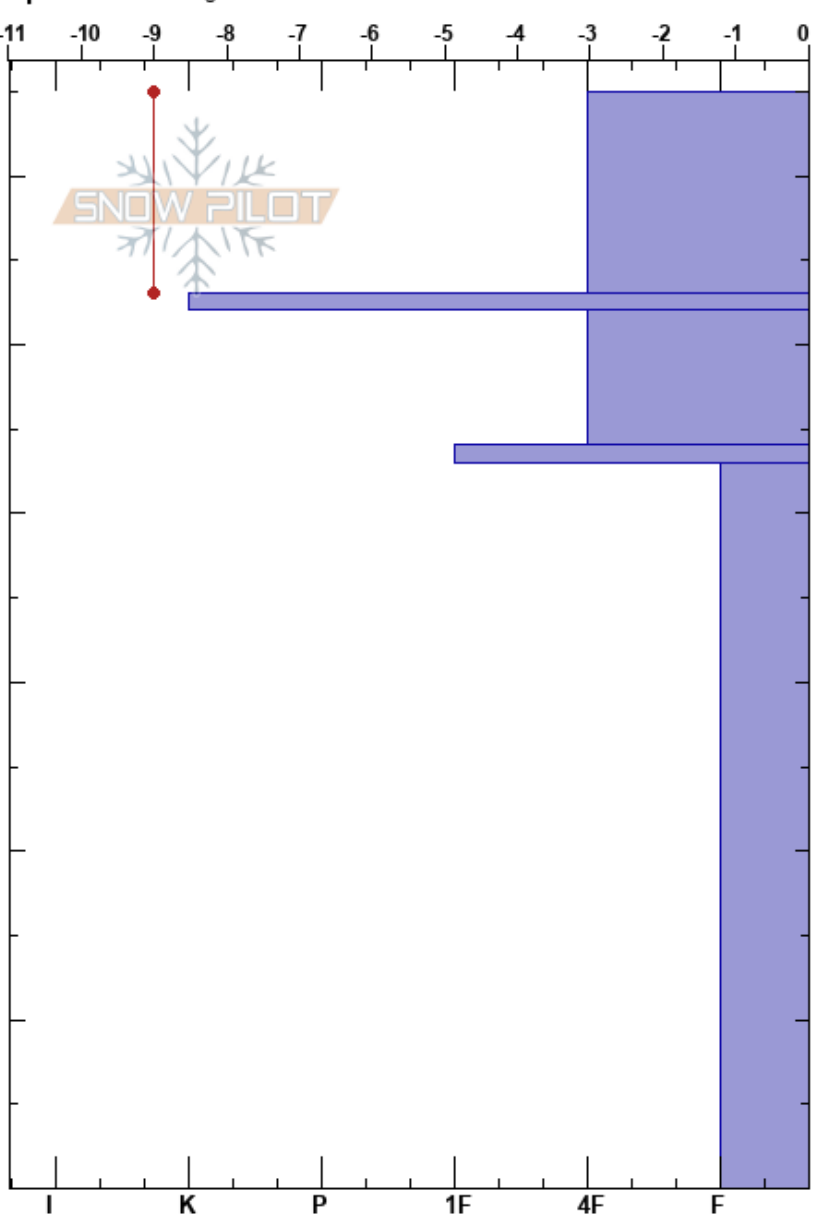

Spitfire  
Sangre de Cristo Range  
NM

Makensie Forsyth  
12/12/2022 - 10:00am  
Co-ord: 36.57725N, -105.45629W  
Slope Angle: 35°  
Wind Loading: no

Stability:  
Air Temperature: -9°C  
Sky Cover: OVC  
Precipitation: NO  
Wind: W Calm

Layer Notes:

Elevation: 11660 ft  
Aspect: 345°

Specifics: Pit dug in a Ski Area

Form	Crystal		$\rho$ kg/m <sup>3</sup>	Stability tests & Layer comments
	Size	Moisture		
•	1			
=				CT12, Q1 @53cm ECTN16 @53cm
•	1			
□	1.5			STM @44cm CT20, Q1 @44cm ECTN22 @44cm
□	2			