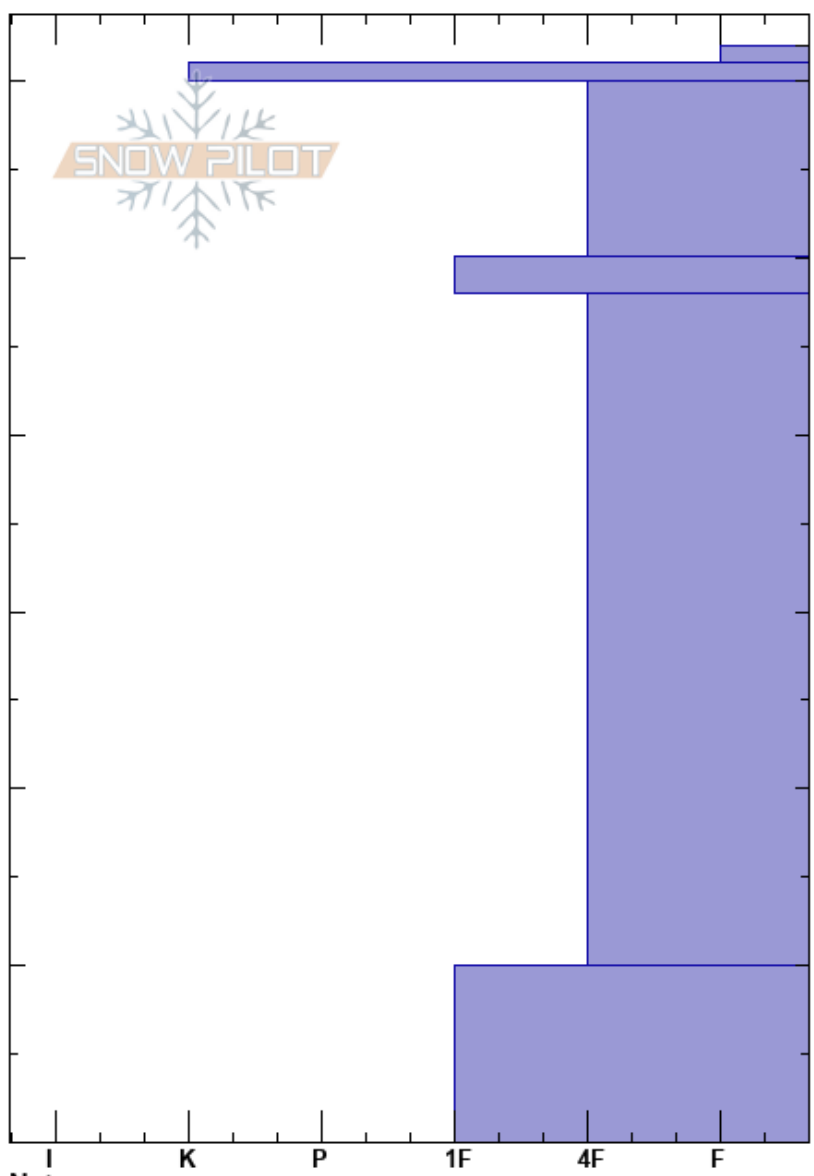

Corner
Sangre de Cristo Range
NM

Joe LeBlanc
12/06/2022 - 12:00pm
Co-ord: 36.61856N, -105.70313W
Slope Angle: 28°
Wind Loading:

Stability:
Air Temperature:
Sky Cover: CLR
Precipitation: NO
Wind: Calm

HS:62

Elevation: 7285 ft
Aspect: 20°

Specifics: Pit dug in a Ski Area; Pit is representative of backcountry

Depth (cm)	Crystal		Moisture	ρ kg/m ³	Stability tests & Layer comments
	Form	Size			
62					
60	⌘ (/)	2			
	=				
	/ (□)	0.5-1			← CT2, RP @55cm
50	•				← CT16, SC @48cm
30	□ (^)	2 (2)			
10	^ (⊞)				
0					← ECTX