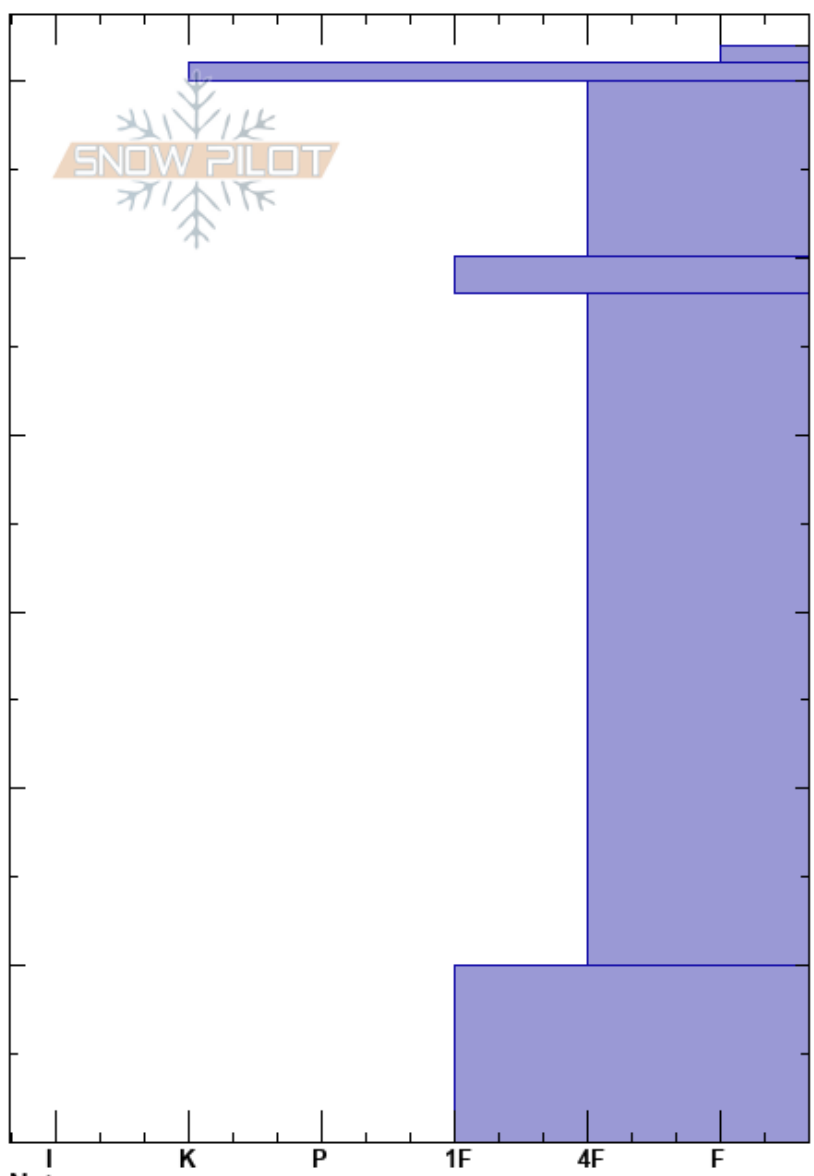

Corner
Sangre de Cristo Range
NM

Joe LeBlanc
12/06/2022 - 12:00pm
Co-ord: 36.61856N, -105.70313W
Slope Angle: 28°
Wind Loading:

Stability:
Air Temperature:
Sky Cover: CLR
Precipitation: NO
Wind: Calm

HS:62

Elevation: 7285 ft
Aspect: 20°

Specifics: Pit dug in a Ski Area; Pit is representative of backcountry

Height (cm)	Crystal		Moisture	ρ kg/m ³	Stability tests & Layer comments
	Form	Size			
62					
60	⋈ (/)	2			
	=				
	/ (□)	0.5-1			← CT2, RP @55cm
50	•				← CT16, SC @48cm
30	□ (^)	2 (2)			
10	^ (⊞)				
0					← ECTX