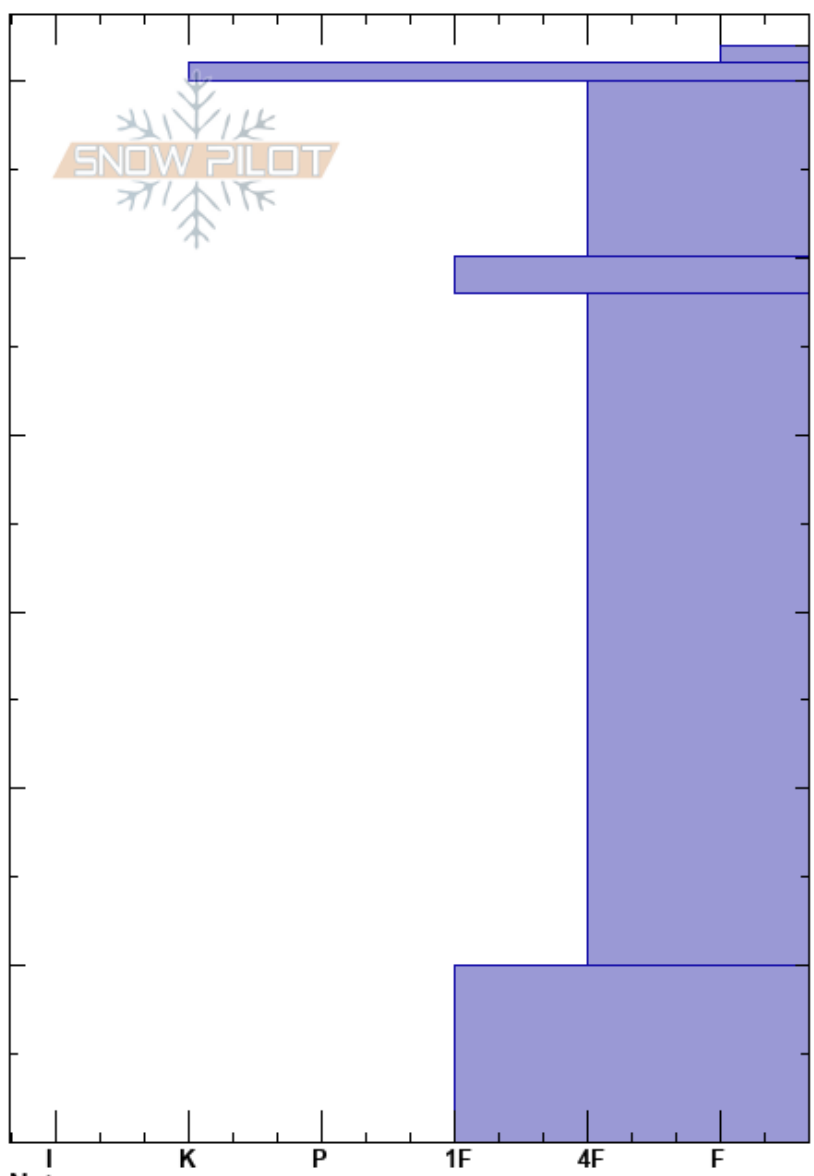

Corner  
Sangre de Cristo Range  
NM

Joe LeBlanc  
12/06/2022 - 12:00pm  
Co-ord: 36.61856N, -105.70313W  
Slope Angle: 28°  
Wind Loading:

Stability:  
Air Temperature:  
Sky Cover: CLR  
Precipitation: NO  
Wind: Calm

HS:62

Elevation: 7285 ft  
Aspect: 20°

Specifics: Pit dug in a Ski Area; Pit is representative of backcountry

Height (cm)	Crystal		Moisture	$\rho$ kg/m <sup>3</sup>	Stability tests & Layer comments
	Form	Size			
62					
60	△ ( / )	2			
	=				
	/ ( □ )	0.5-1			← CT2, RP @55cm
50	•				← CT16, SC @48cm
30	□ ( ^ )	2 (2)			
10	^ ( ⊖ )				
0					← ECTX