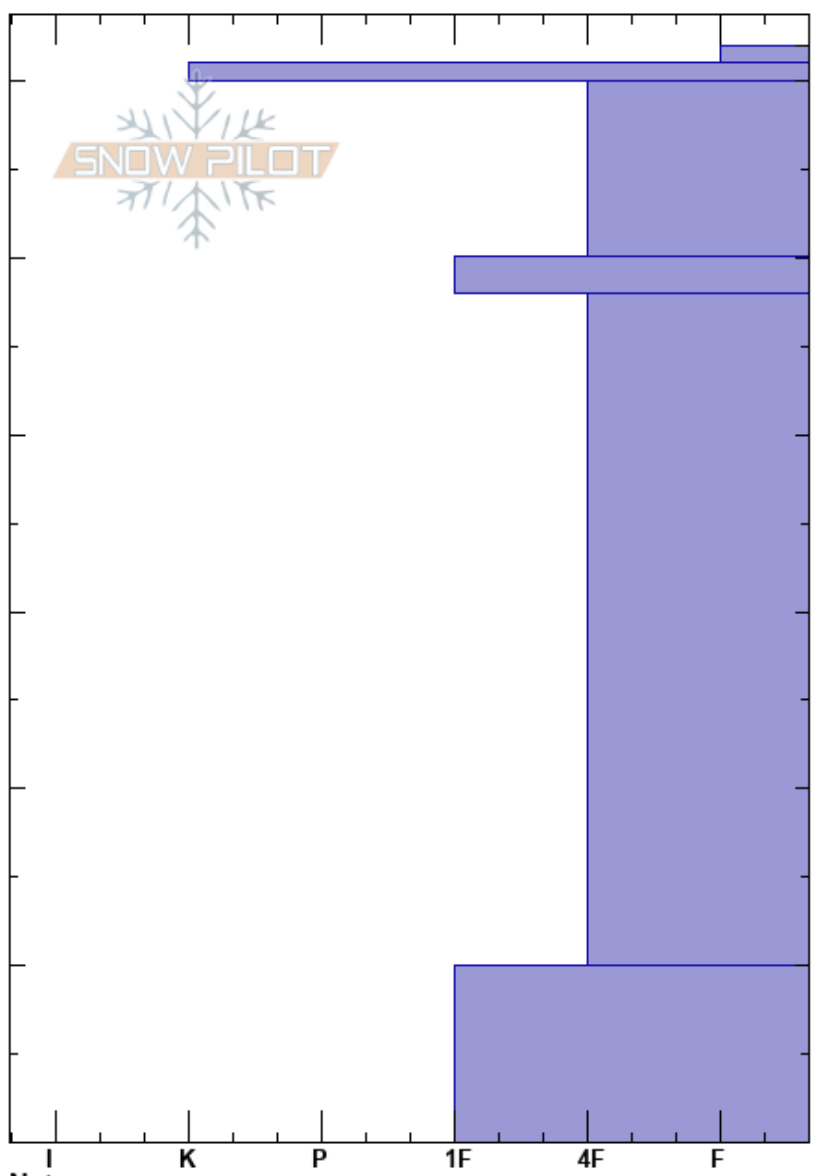

Corner
Sangre de Cristo Range
NM

Joe LeBlanc
12/06/2022 - 12:00pm
Co-ord: 36.61856N, -105.70313W
Slope Angle: 28°
Wind Loading:

Stability:
Air Temperature:
Sky Cover: CLR
Precipitation: NO
Wind: Calm

HS:62

Elevation: 7285 ft
Aspect: 20°

Specifics: Pit dug in a Ski Area; Pit is representative of backcountry

Height (cm)	Crystal		Moisture	ρ kg/m ³	Stability tests & Layer comments
	Form	Size			
62					
60	⌘ (/)	2			
	=				
	/ (□)	0.5-1			← CT2, RP @55cm
50	•				← CT16, SC @48cm
30	□ (^)	2 (2)			
10	^ (⊞)				
0					← ECTX