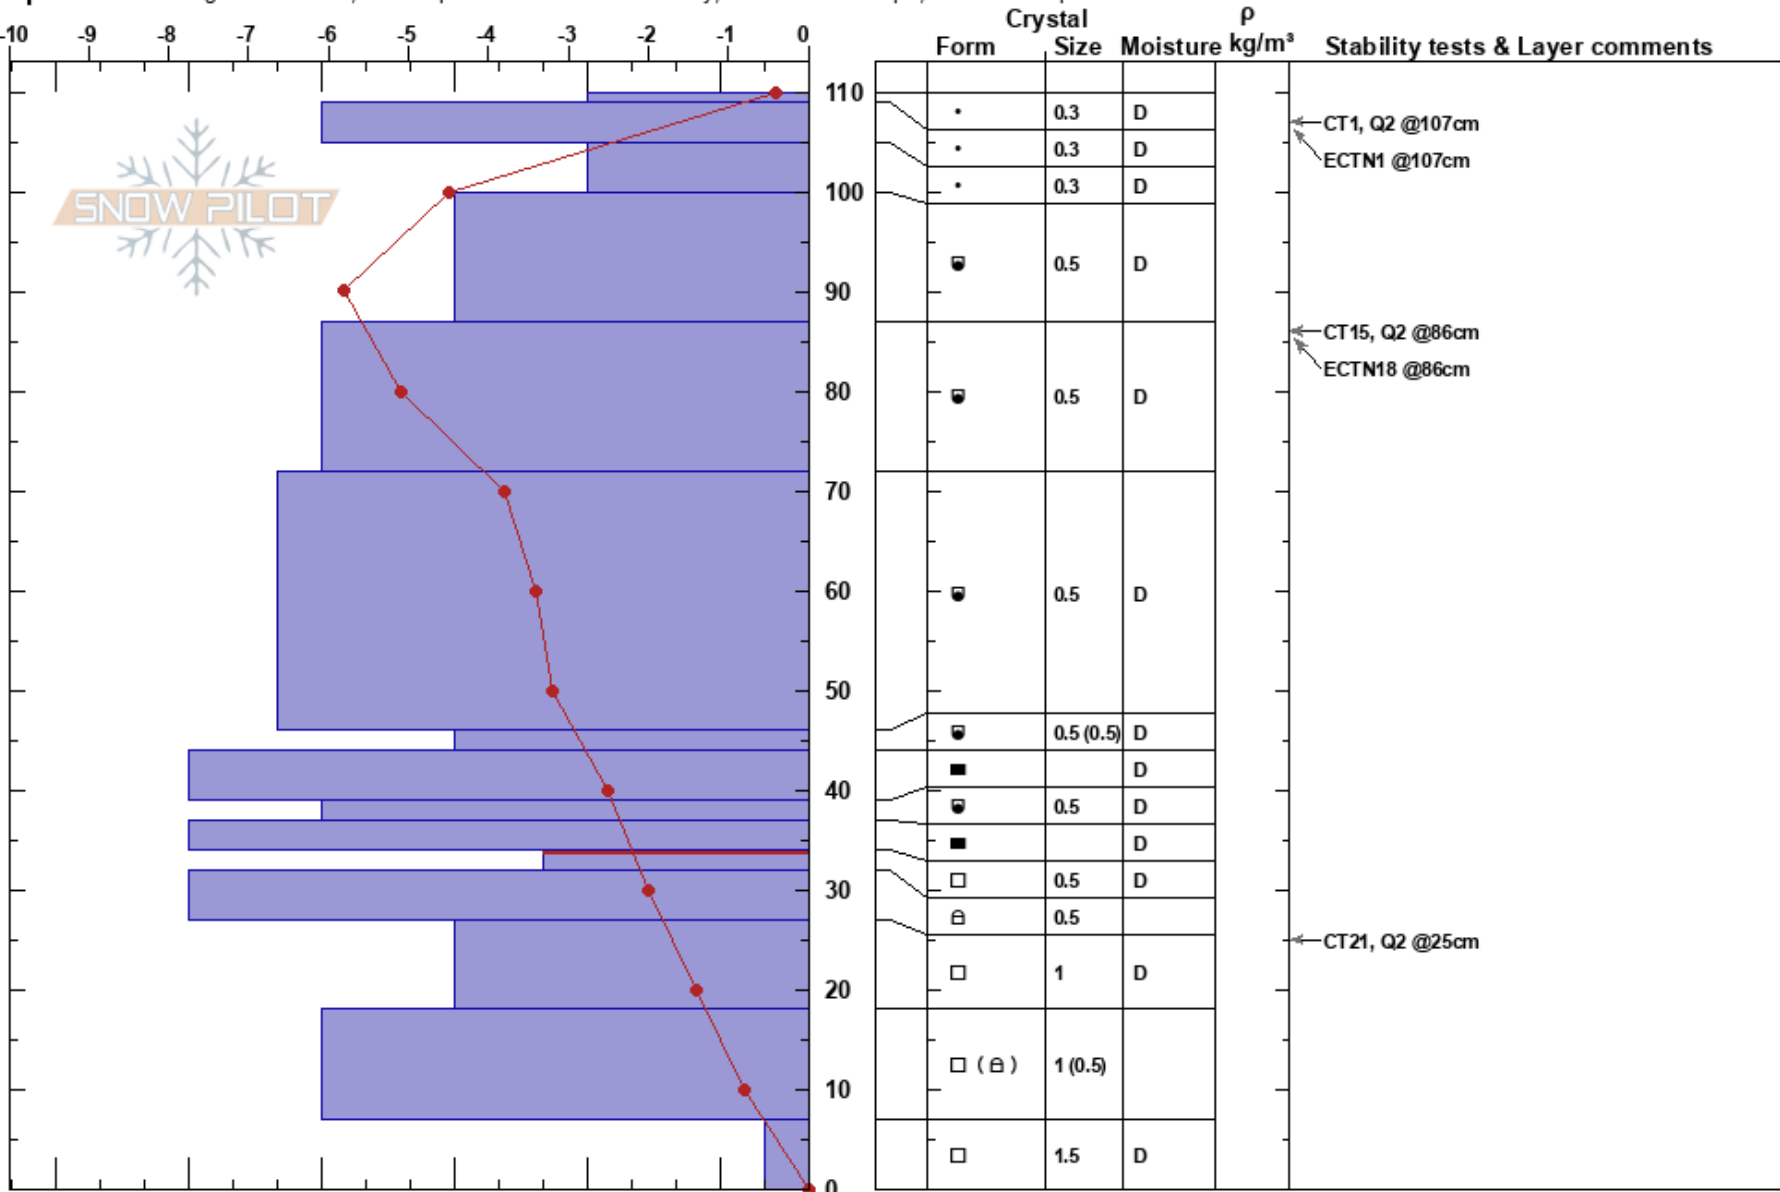

stutzman's  
 Madison Range-N  
 MT  
 Elevation: 9787 ft  
 Aspect: 180°

yunce ueland  
 11/22/2022 - 11:20am  
 Co-ord: 45.27109N, -111.45196W  
 Slope Angle: 32°  
 Wind Loading:

Stability: HS: 110 Layer Notes:  
 Air Temperature: -2.9°C PF: 10 34-32cm: Problematic layer  
 Sky Cover: SCT PS: 3  
 Precipitation: NO  
 Wind: Calm

Specifics: Pit dug in a Ski Area; Pit is representative of backcountry; Ski tracks on slope; We skied slope

Notes: