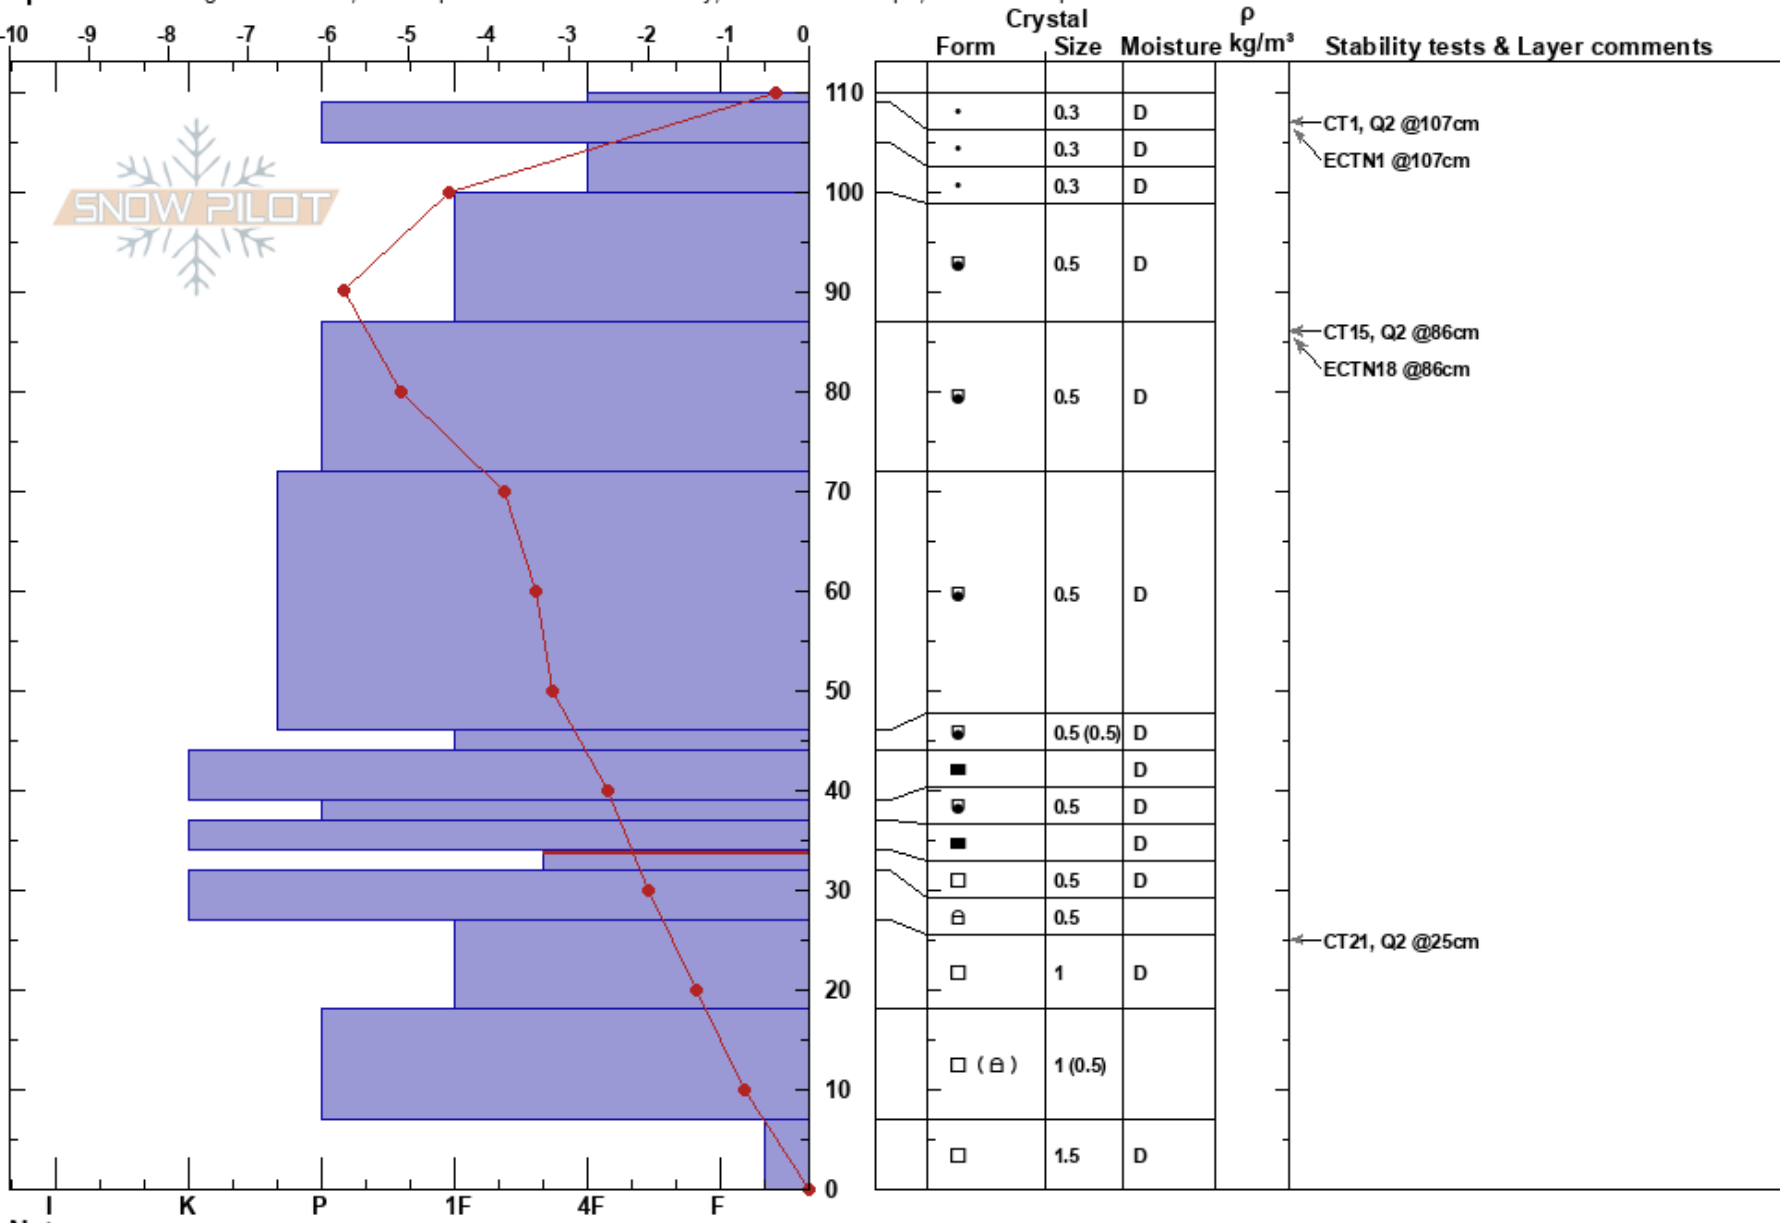

stutzman's
 Madison Range-N
 MT
 Elevation: 9787 ft
 Aspect: 180°

yunce ueland
 11/22/2022 - 11:20am
 Co-ord: 45.27109N, -111.45196W
 Slope Angle: 32°
 Wind Loading:

Stability:
 Air Temperature: -2.9°C
 Sky Cover: SCT
 Precipitation: NO
 Wind: Calm

HS: 110
 PF: 10 34-32cm: Problematic layer
 PS: 3

Specifics: Pit dug in a Ski Area; Pit is representative of backcountry; Ski tracks on slope; We skied slope

Notes: