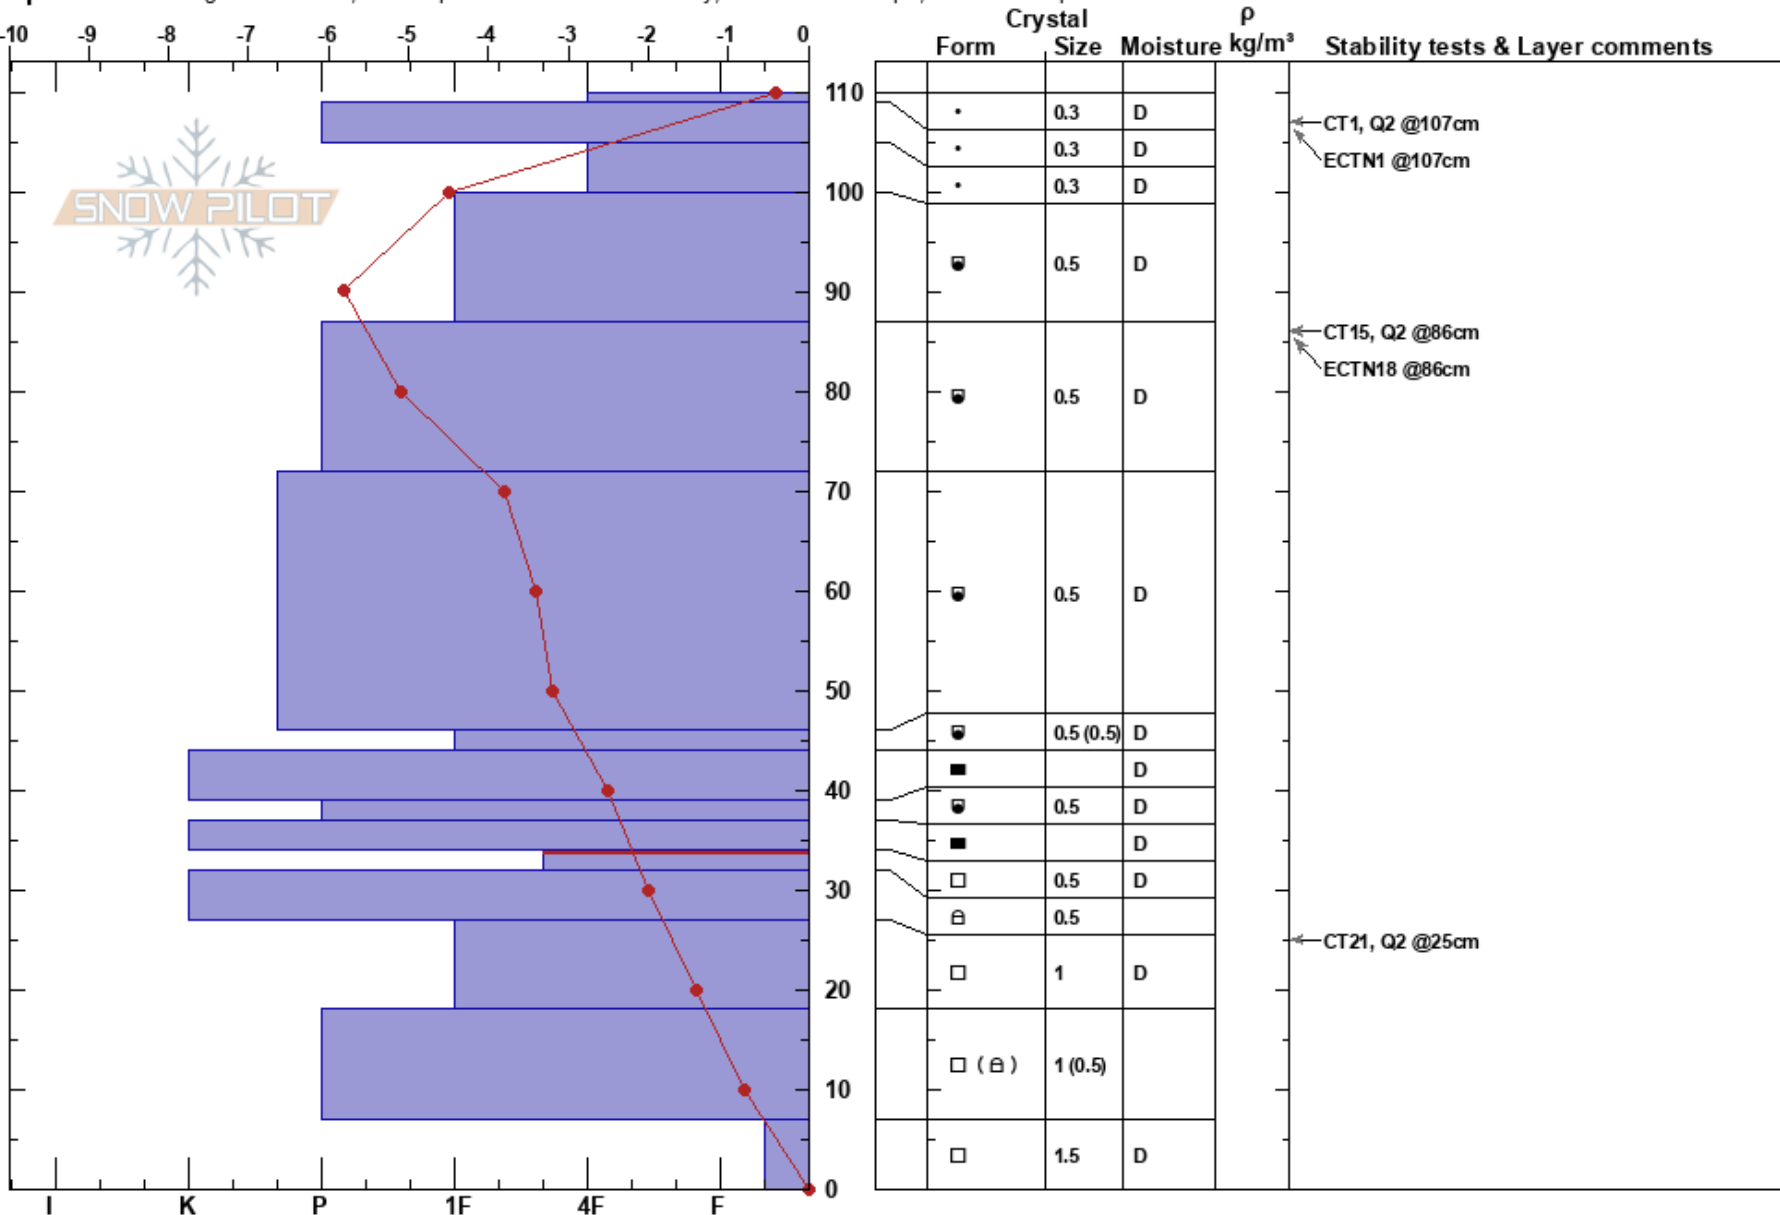

stutzman's  
 Madison Range-N  
 MT  
 Elevation: 9787 ft  
 Aspect: 180°

yunce ueland  
 11/22/2022 - 11:20am  
 Co-ord: 45.27109N, -111.45196W  
 Slope Angle: 32°  
 Wind Loading:

Stability: HS: 110 Layer Notes:  
 Air Temperature: -2.9°C PF: 10 34-32cm: Problematic layer  
 Sky Cover: SCT PS: 3  
 Precipitation: NO  
 Wind: Calm

Specifics: Pit dug in a Ski Area; Pit is representative of backcountry; Ski tracks on slope; We skied slope

Notes: