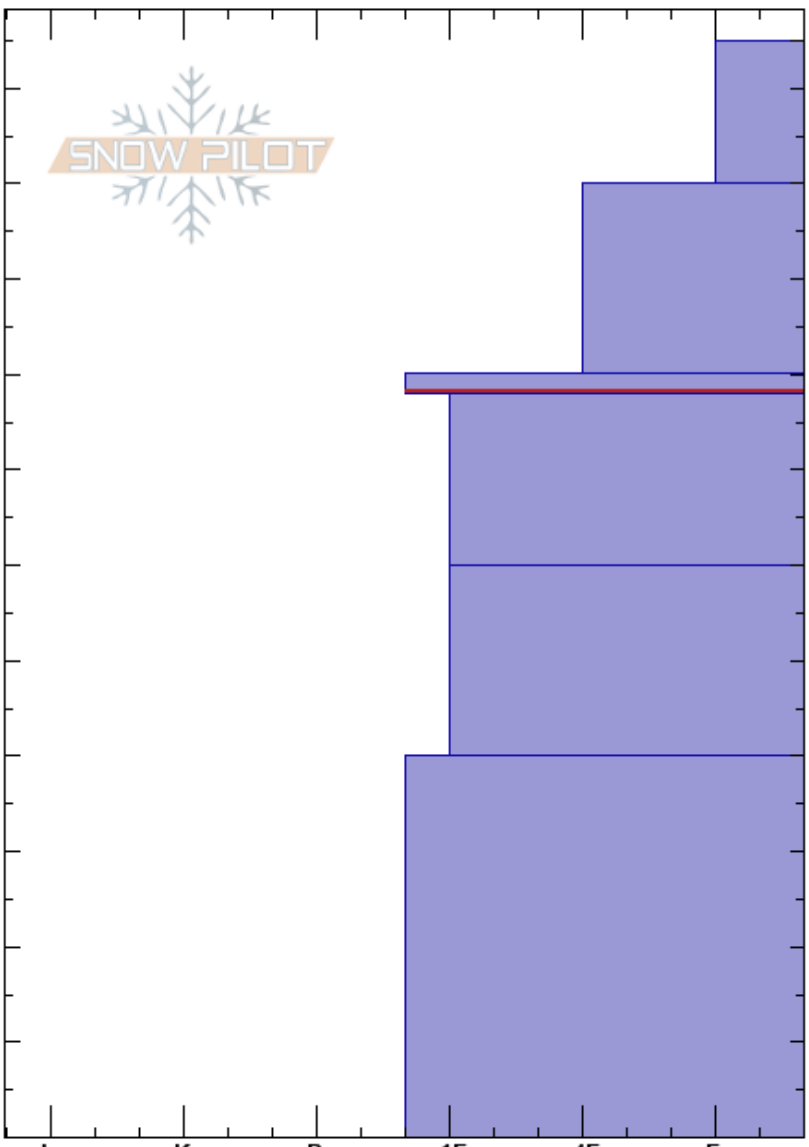

Middle peak
 Madison Range-N
 MT
 Elevation: 3037 m
 Aspect: SE
 Specifics:

Erich Schreier
 12/11/2022 - 1:00pm
 Co-ord: 45.34357N, -111.38407W
 Slope Angle: 30°
 Wind Loading: previous

Stability:
 Air Temperature: -2°C
 Sky Cover: OVC
 Precipitation: S1
 Wind: SE Light Breeze

HS: 115
 Layer Notes:
 80-78cm: Problematic layer

Height (m)	Crystal		ρ kg/m ³	Stability tests & Layer comments
	Form	Size		
115				
110	/	2		
100				
90	.	-1.5		
80	-			
70	•	1.5		← CT19, Q2 @70cm
60				← CT21, Q2 @56cm
50	☐	1.5		← ECTN22 @50cm
40				
30				
20	☐	2		
10				
0				