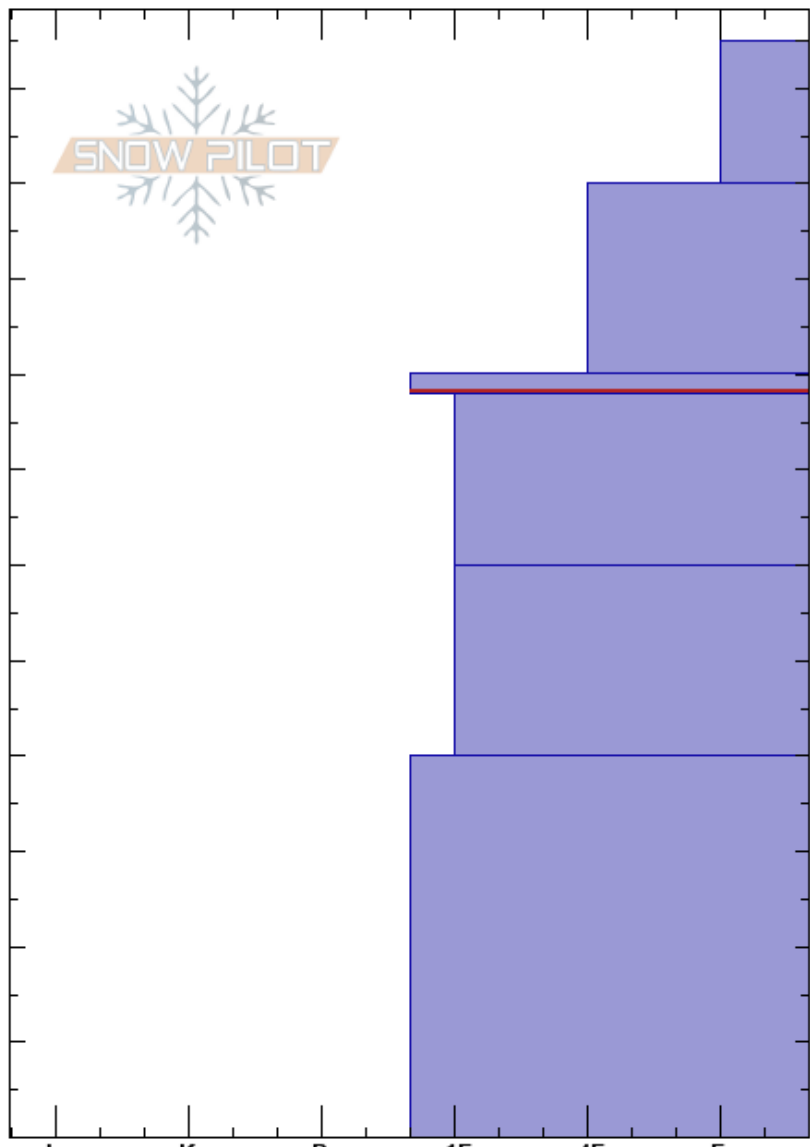

Middle peak
 Madison Range-N
 MT
 Elevation: 3037 m
 Aspect: SE
 Specifics:

Erich Schreier
 12/11/2022 - 1:00pm
 Co-ord: 45.34357N, -111.38407W
 Slope Angle: 30°
 Wind Loading: previous

Stability:
 Air Temperature: -2°C
 Sky Cover: OVC
 Precipitation: S1
 Wind: SE Light Breeze

HS: 115
 80-78cm: Problematic layer

Depth (cm)	Crystal		ρ kg/m ³	Stability tests & Layer comments
	Form	Size		
115				
110	/	2		
100				
90	.	-1.5		
80	-			
70	•	1.5		← CT19, Q2 @70cm
60				← CT21, Q2 @56cm
50	☐	1.5		← ECTN22 @50cm
40				
30				
20	☐	2		
10				
0				