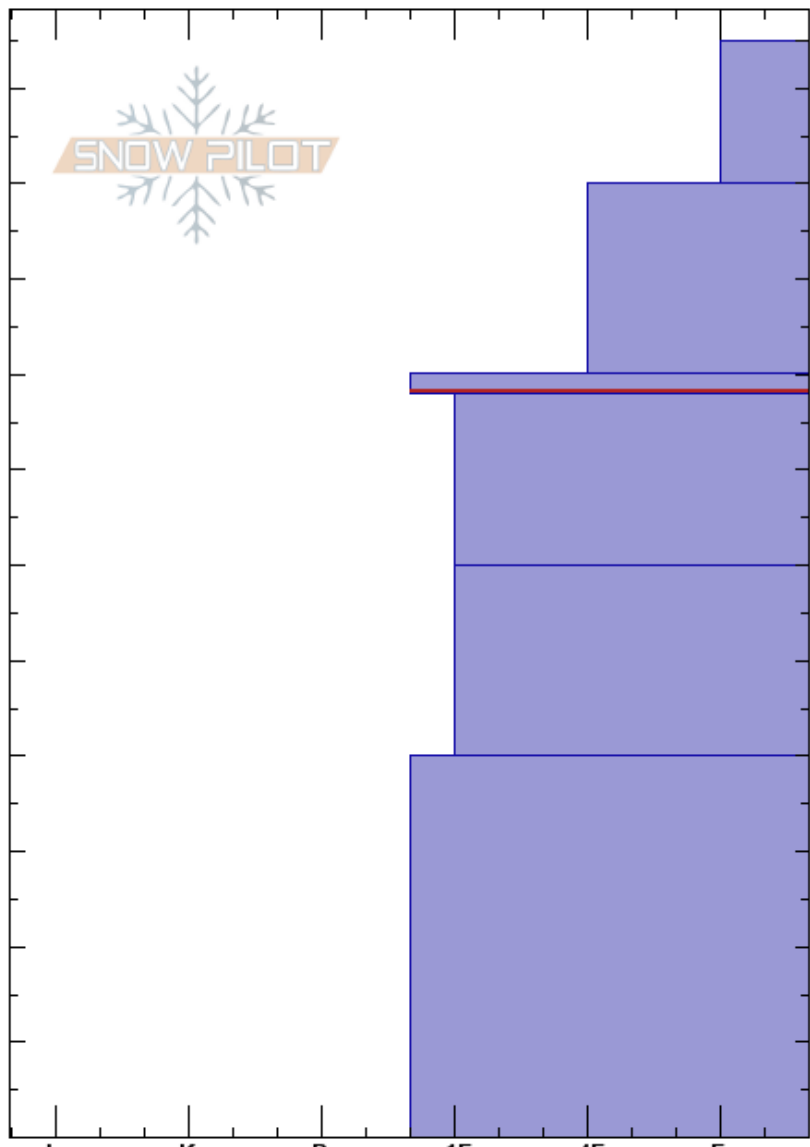

Middle peak
 Madison Range-N
 MT
 Elevation: 3037 m
 Aspect: SE
 Specifics:

Erich Schreier
 12/11/2022 - 1:00pm
 Co-ord: 45.34357N, -111.38407W
 Slope Angle: 30°
 Wind Loading: previous

Stability:
 Air Temperature: -2°C
 Sky Cover: OVC
 Precipitation: S1
 Wind: SE Light Breeze

HS: 115
 80-78cm: Problematic layer

Height (cm)	Crystal		ρ kg/m ³	Stability tests & Layer comments
	Form	Size		
115				
110	/	2		
100				
90	.	-1.5		
80	-			
70	•	1.5		← CT19, Q2 @70cm
60				← CT21, Q2 @56cm
50	☐	1.5		← ECTN22 @50cm
40				
30				
20	☐	2		
10				
0				