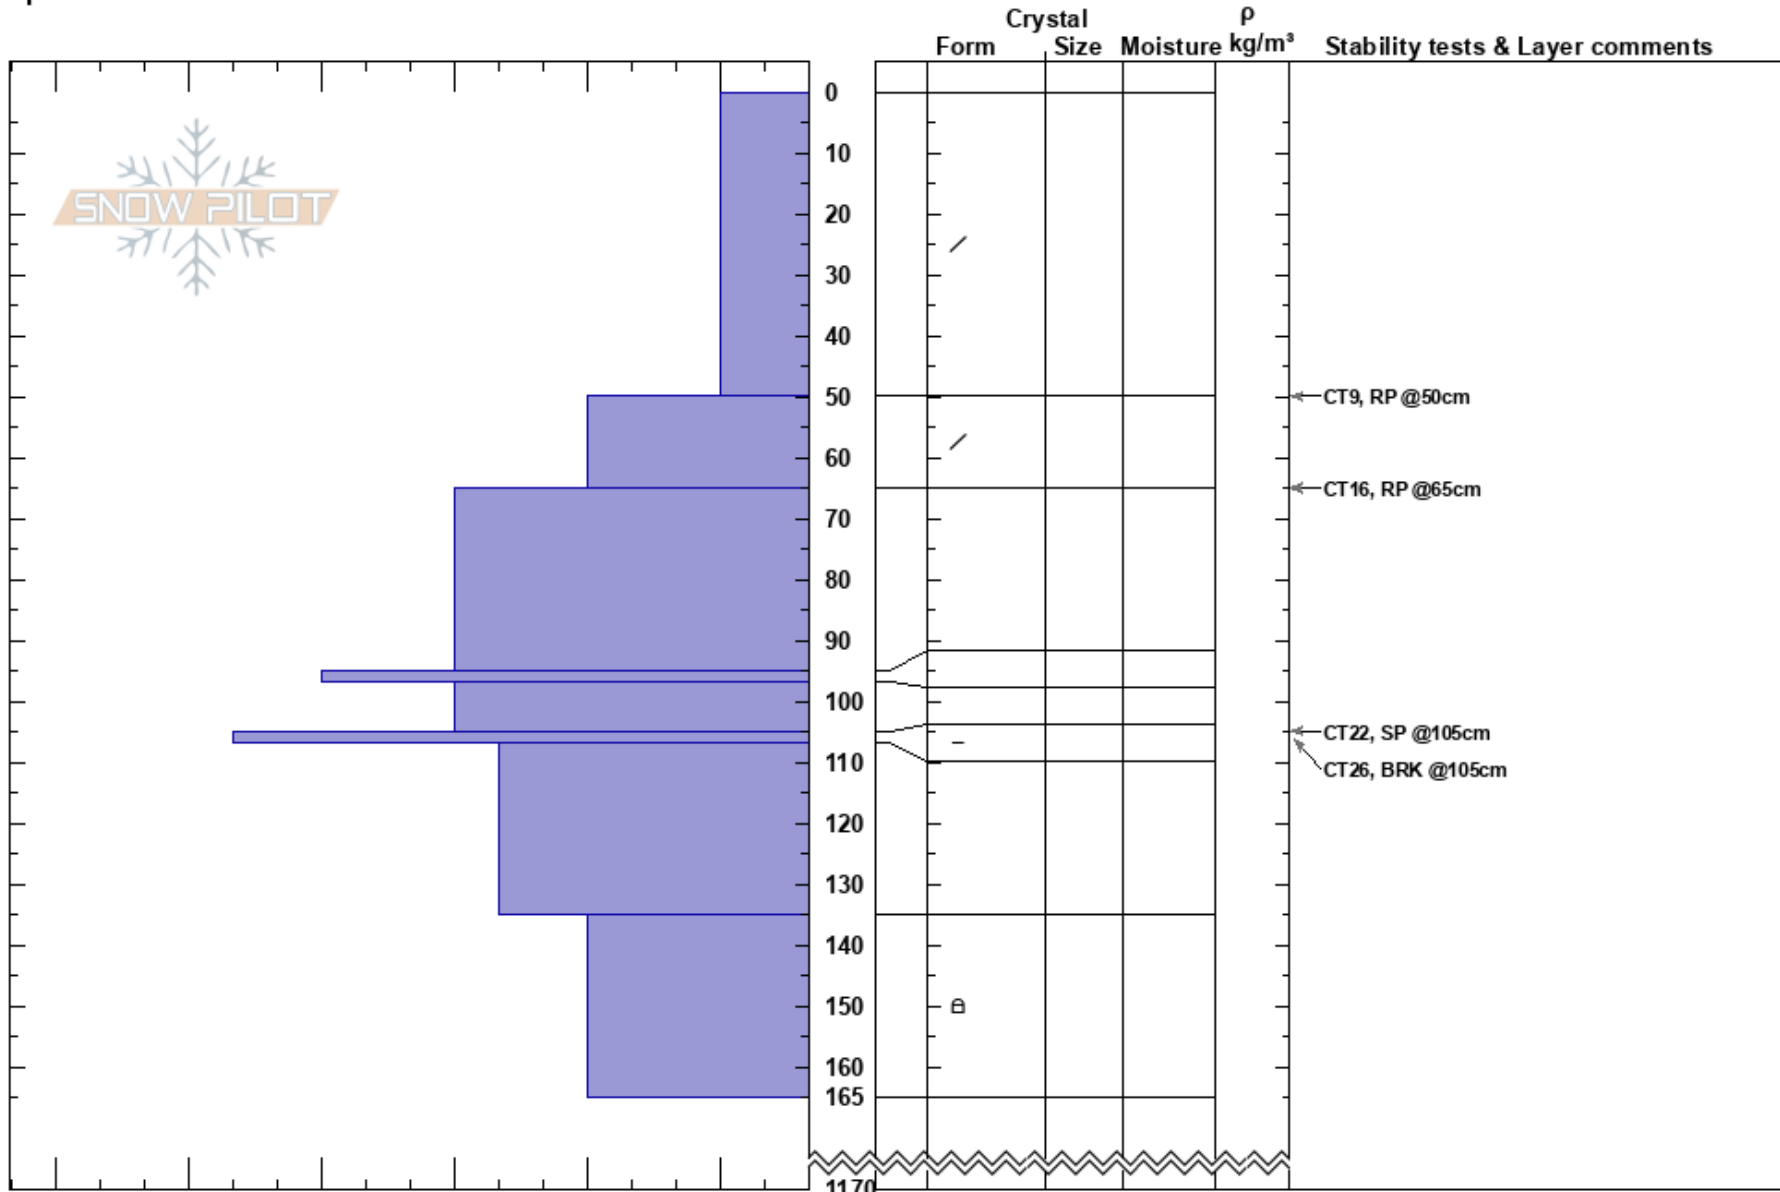

T.O.C  
Monashee  
BC  
Elevation: 1950 m  
Aspect: N  
Specifics:

Chris Spicer  
12/12/2022 - 11:00  
Co-ord:  
Slope Angle: 30°  
Wind Loading:

Stability: HS:1170  
Air Temperature: -7°C  
Sky Cover: X  
Precipitation:  
Wind: Calm

Layer Notes:

Notes: