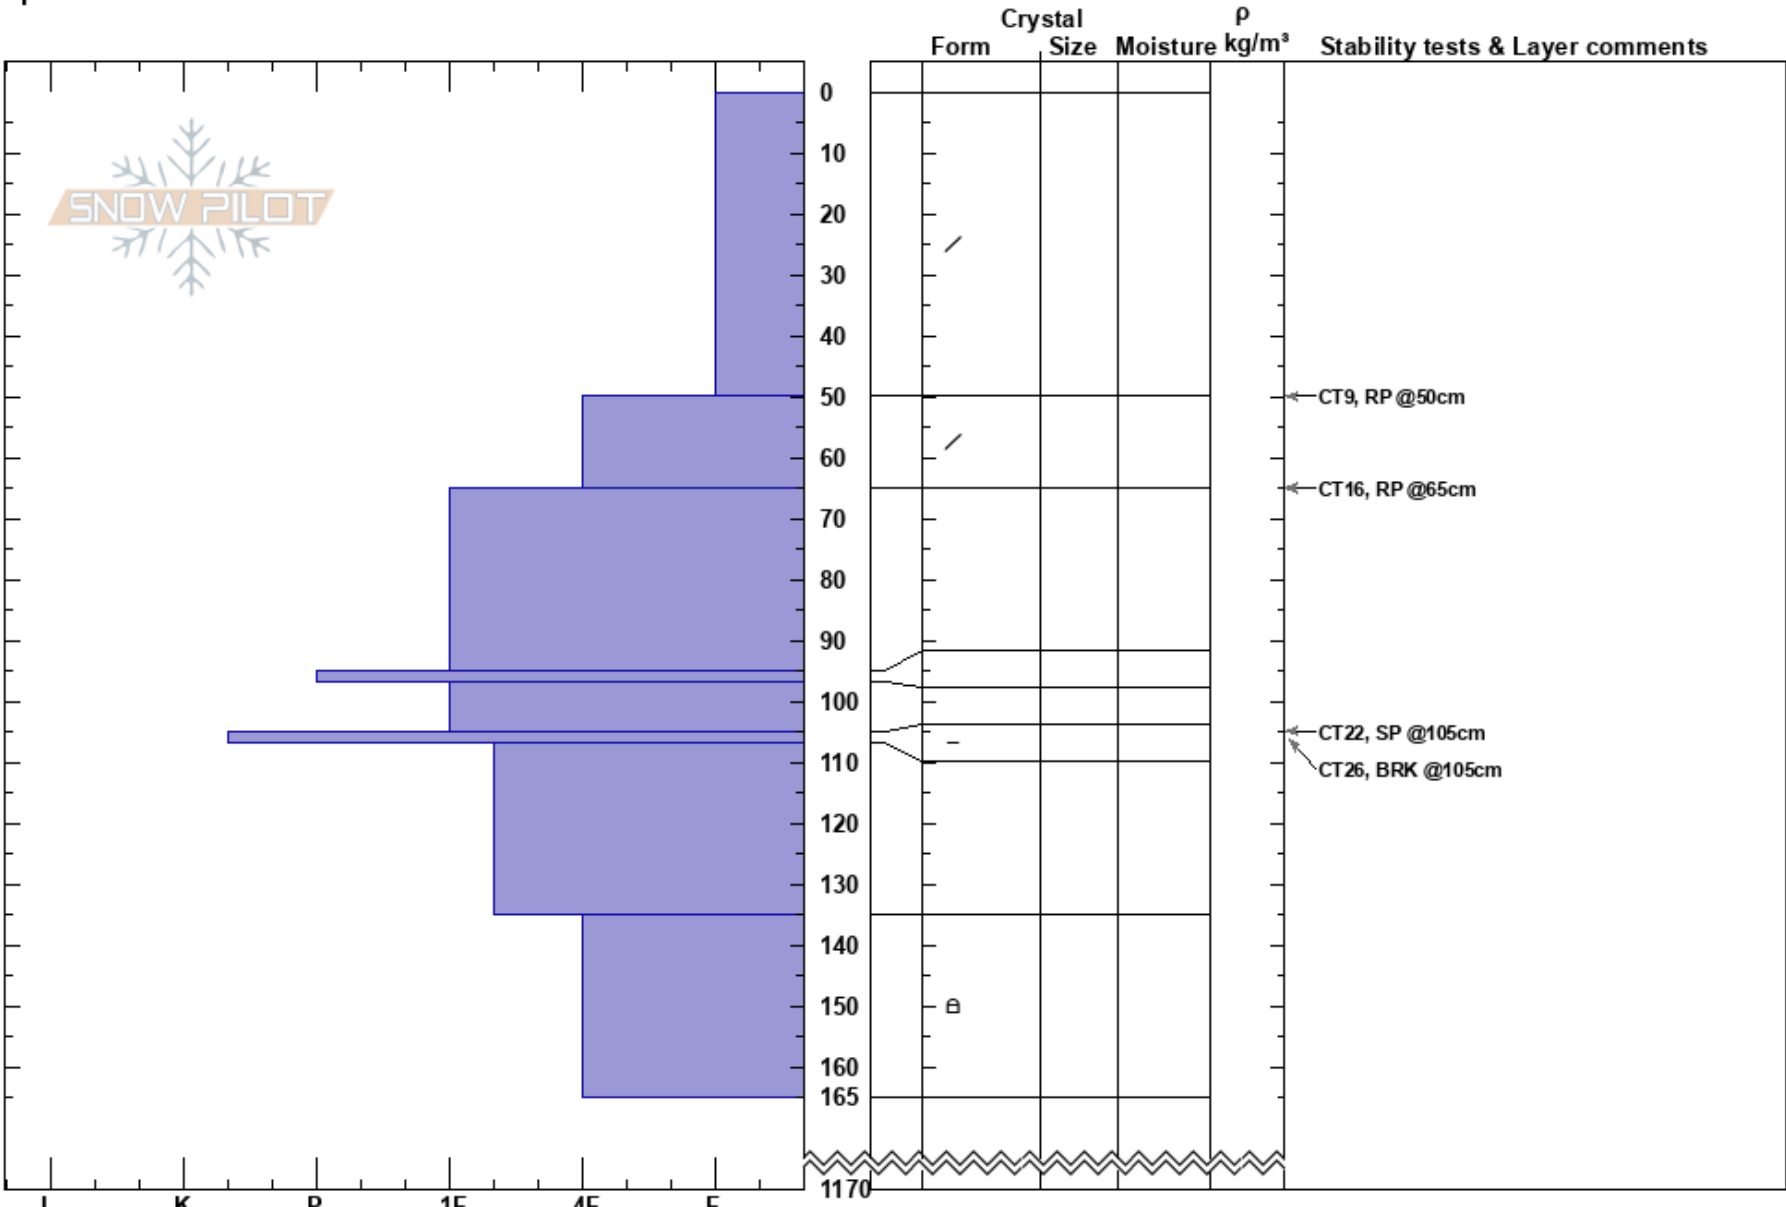

T.O.C  
 Monashee  
 BC  
 Elevation: 1950 m  
 Aspect: N  
 Specifics:

Chris Spicer  
 12/12/2022 - 11:00  
 Co-ord:  
 Slope Angle: 30°  
 Wind Loading:

Stability:  
 Air Temperature: -7°C  
 Sky Cover: X  
 Precipitation:  
 Wind: Calm

HS:1170  
 Layer Notes:

Notes: