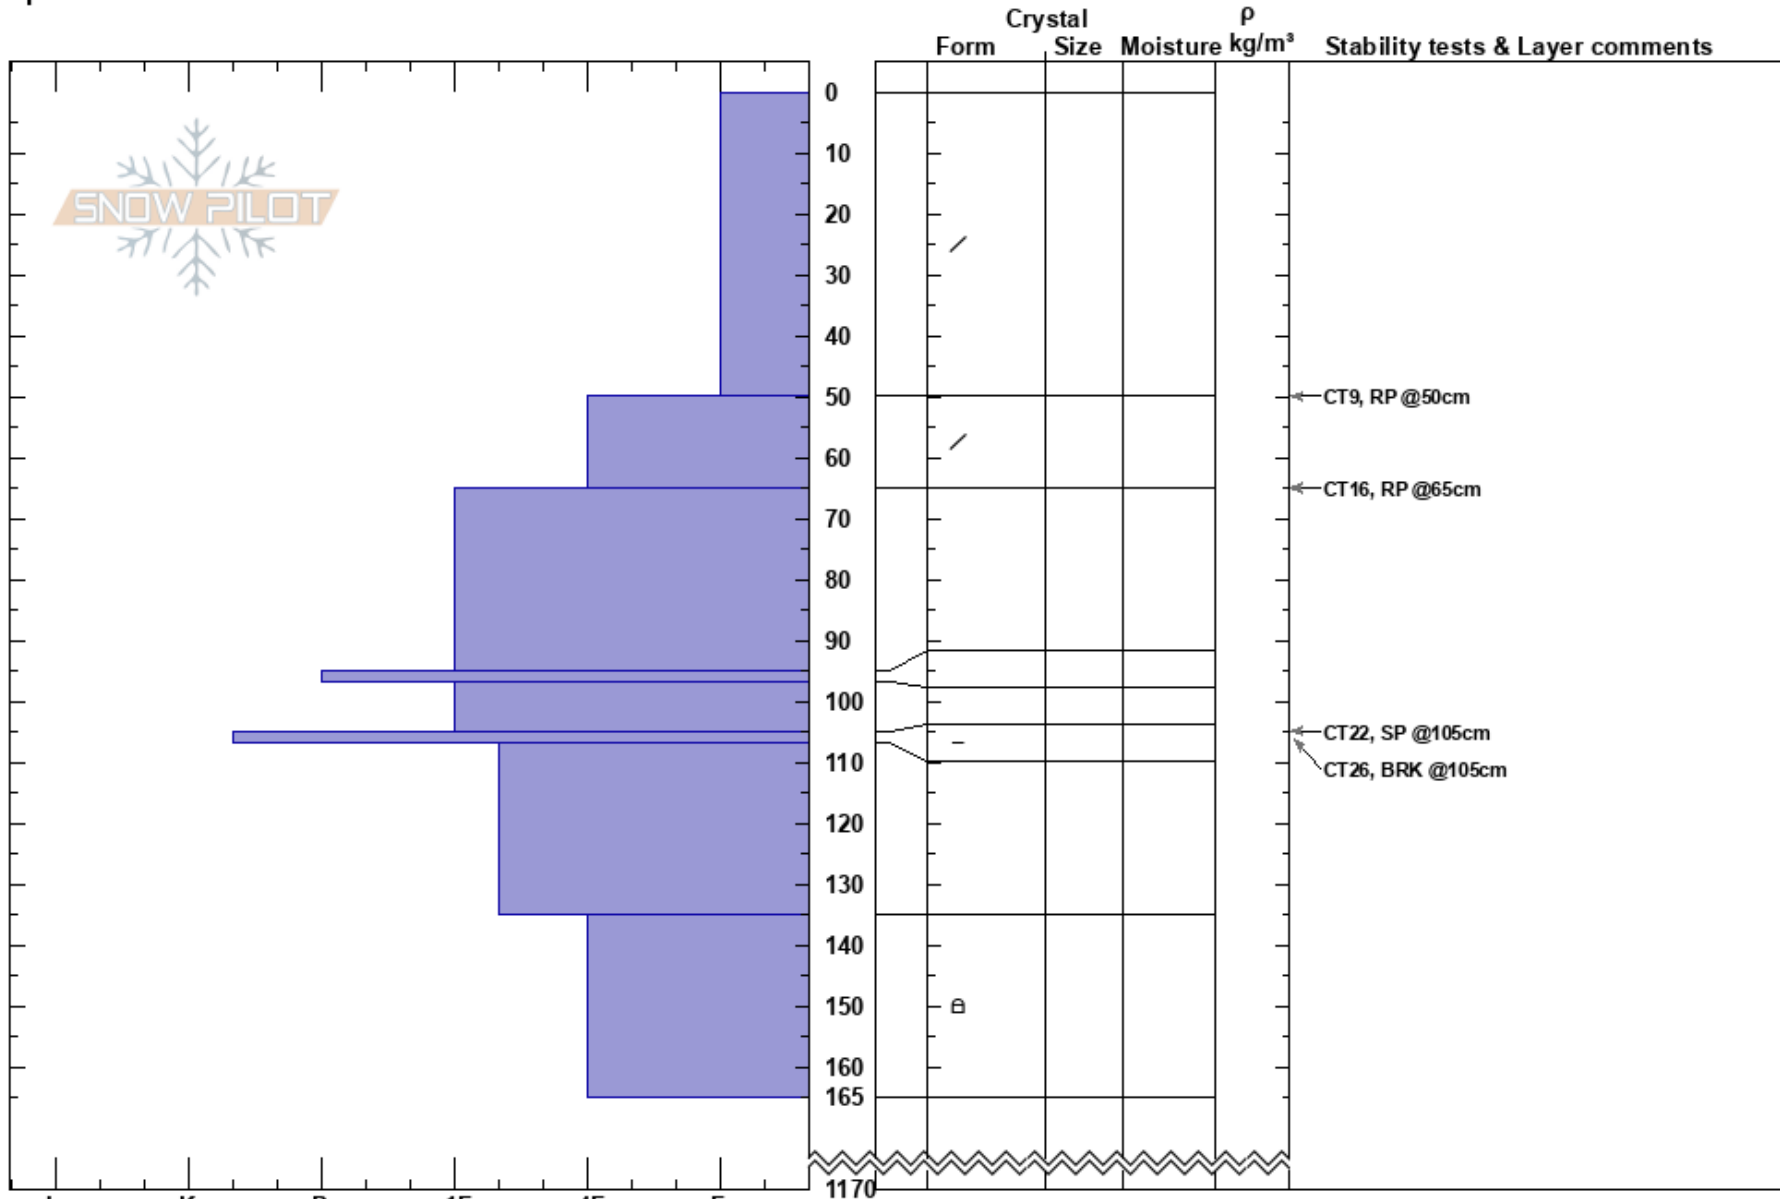

T.O.C
 Monashee
 BC
 Elevation: 1950 m
 Aspect: N
 Specifics:

Chris Spicer
 12/12/2022 - 11:00
 Co-ord:
 Slope Angle: 30°
 Wind Loading:

Stability: HS:1170
 Air Temperature: -7°C PF: 50
 Sky Cover: X
 Precipitation:
 Wind: Calm

Layer Notes:

Notes: