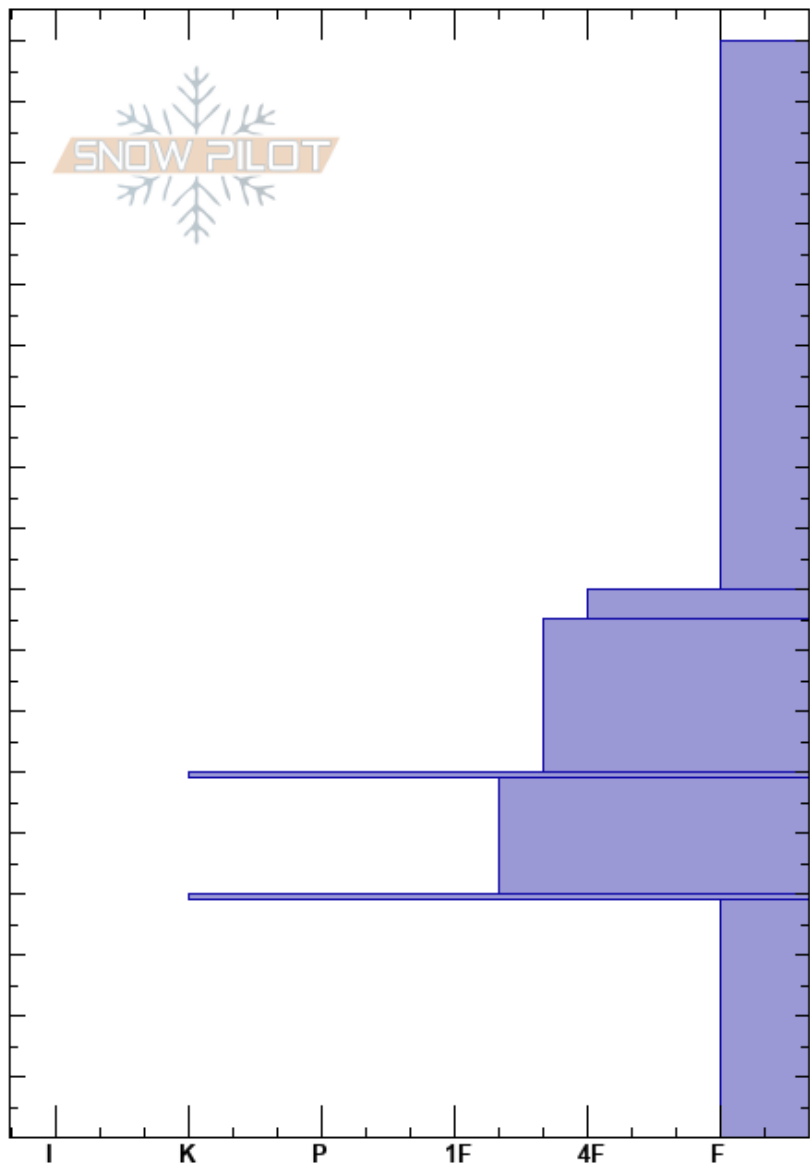

Tahoe Donner
 Donner Pass Area
 CA
 Elevation: 6482 ft
 Aspect: NE
 Specifics:

Gerrit De Moor
 12/11/2022 - 2:00pm
 Co-ord: 39.36327N, -120.23061W
 Slope Angle: 27°
 Wind Loading:

Stability:
 Air Temperature: 29°C
 Sky Cover: BKN
 Precipitation: S2
 Wind: Light Breeze
 HS: 180
 PF: 80
 PS: 40
 Layer Notes:
 90-85cm: Wet snow
 39-0cm: Problematic layer

Crystal Form	Crystal Size		Moisture	ρ kg/m ³	Stability tests & Layer comments
	Small	Large			

← CT21 @90cm surface hoar?
 90-85cm: Wet snow

Notes: