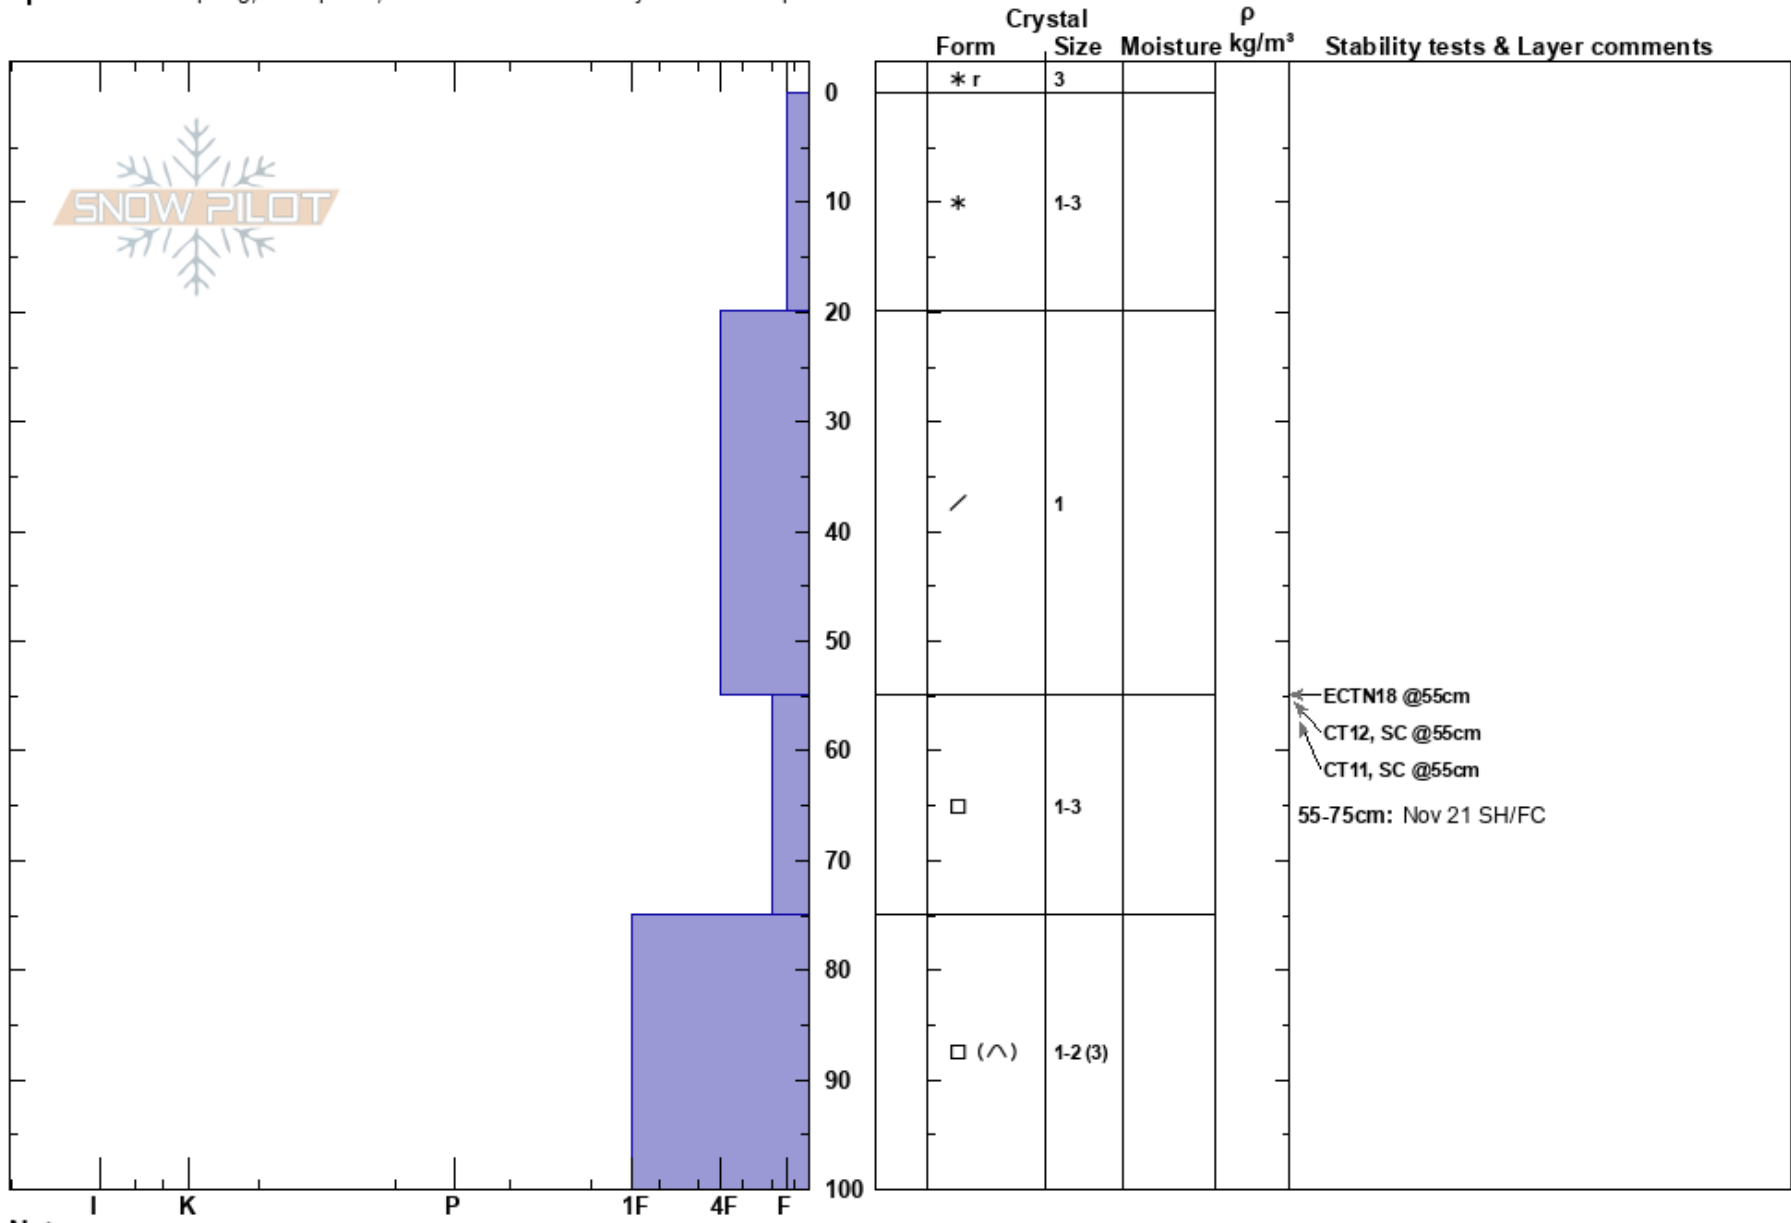

Tabernac Upper Rt TP
 Selkirks
 BC
 Elevation: 1969 m
 Aspect: E

Johnny Smoke
 11/12/2022 - 09:15
 Co-ord: 11U 489987W 5538726N
 Slope Angle: 20°
 Wind Loading:

Stability: Poor
 Air Temperature: -3.5°C
 Sky Cover: BKN
 Precipitation: NO
 Wind: Calm

HS: 100
 PF: 65
 55-75cm: Nov 21 SH/FC

Specifics: Collapsing, widespread; Recent avalanche activity on similar slopes

Notes: Faceted glade just below ridgetop at TL