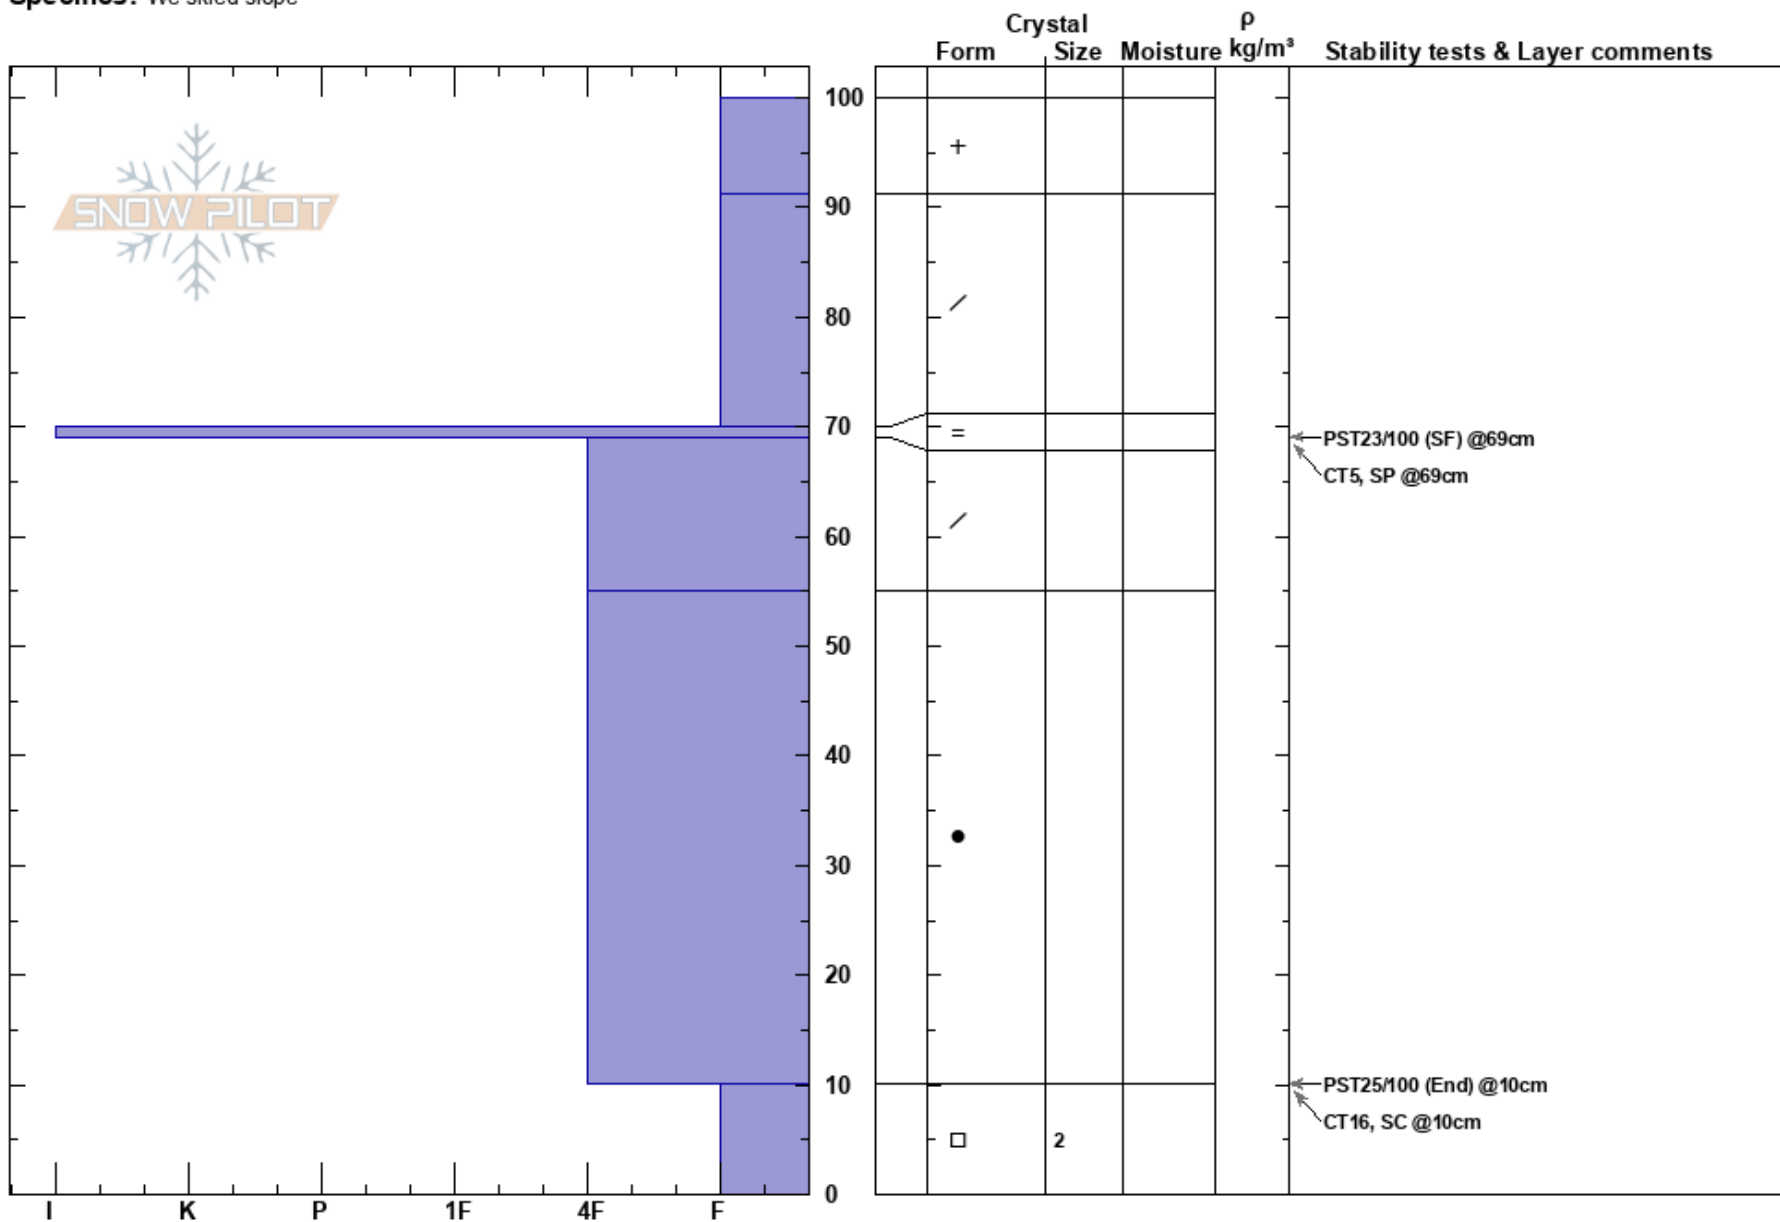

Presidents
 Hatcher Pass
 AK
 Elevation: 3316 ft
 Aspect: E
 Specifics: We skied slope

Anitra Winkler
 12/11/2022 - 11:43am
 Co-ord: 61.77921N, -149.23416W
 Slope Angle: 28°
 Wind Loading:

Stability:
 Air Temperature:
 Sky Cover: OVC
 Precipitation: S2
 Wind: Calm

HS: 100

PF: 85

PS: 30

Layer Notes:

Notes: