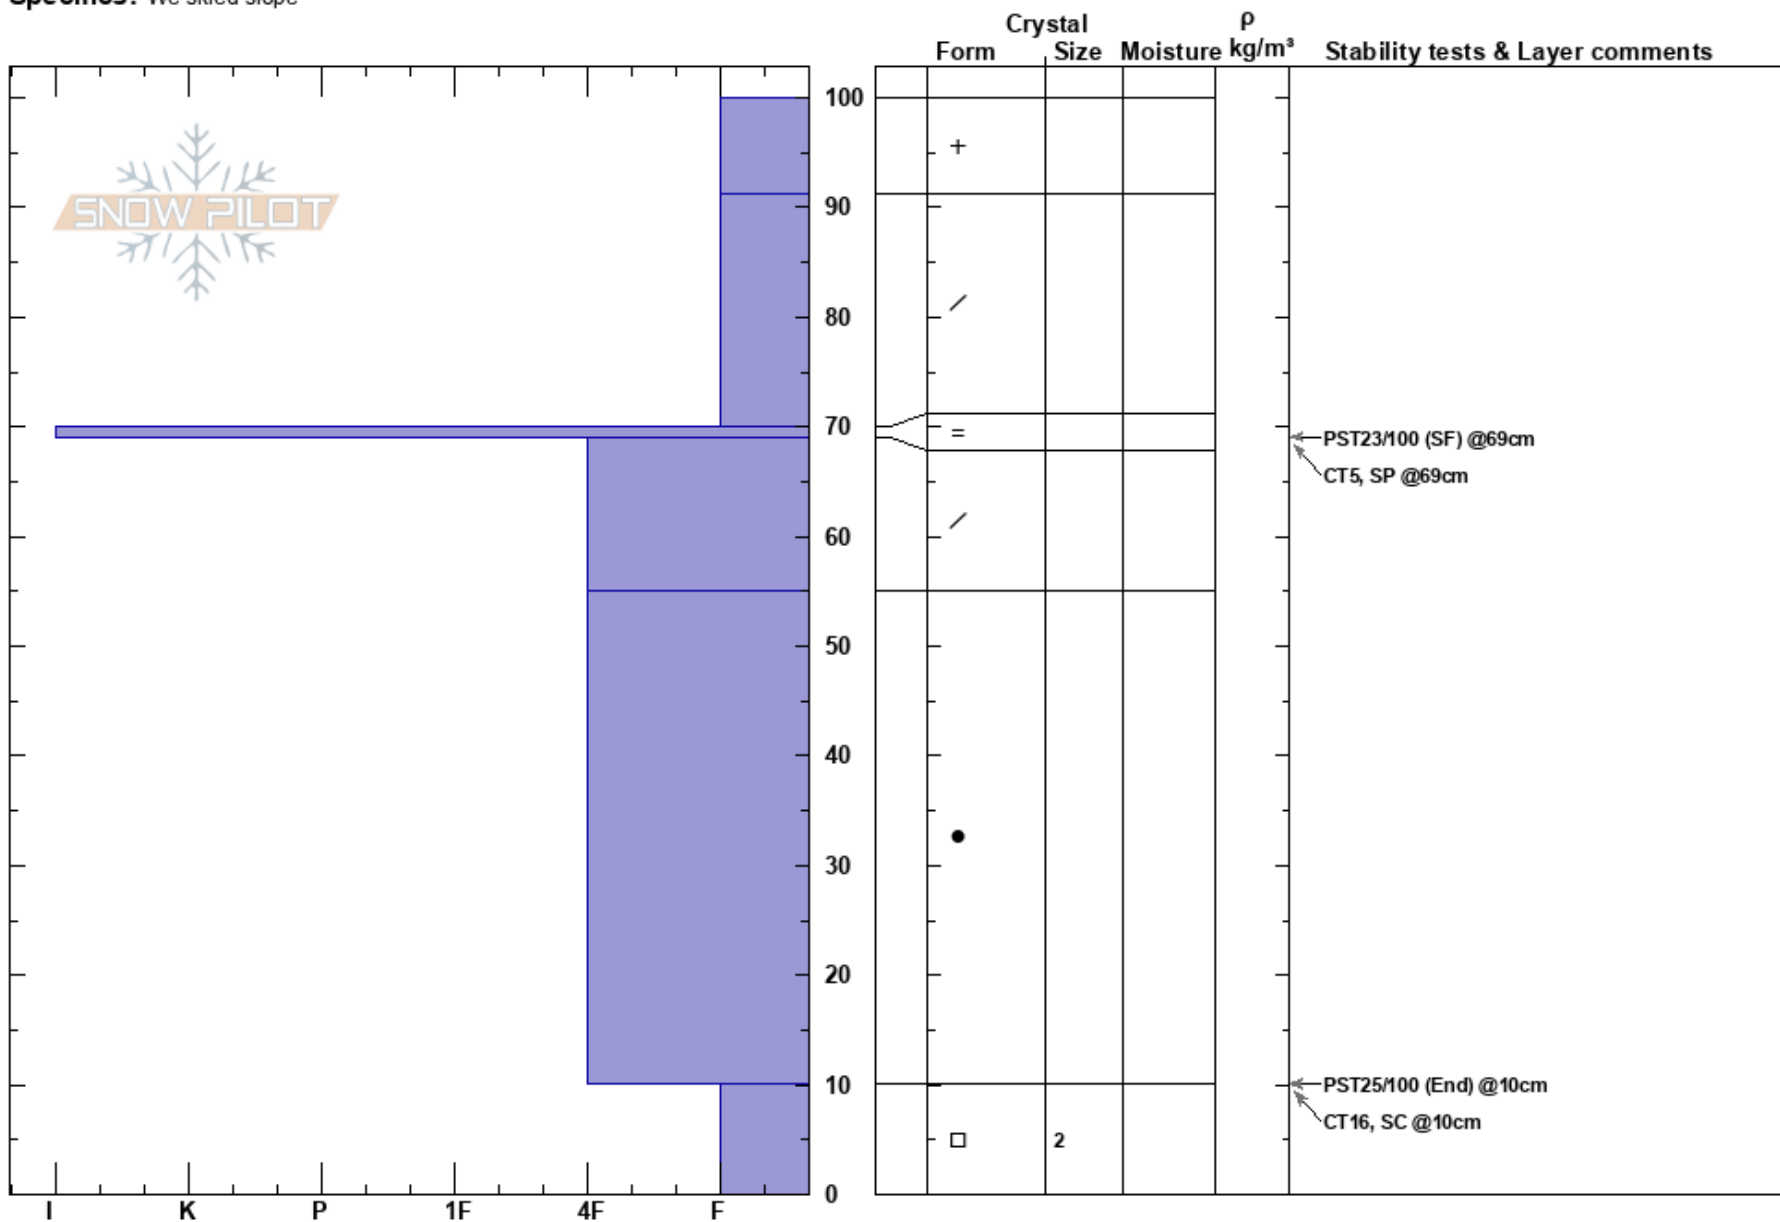

Presidents  
 Hatcher Pass  
 AK  
 Elevation: 3316 ft  
 Aspect: E  
 Specifics: We skied slope

Anitra Winkler  
 12/11/2022 - 11:43am  
 Co-ord: 61.77921N, -149.23416W  
 Slope Angle: 28°  
 Wind Loading:

Stability:  
 Air Temperature:  
 Sky Cover: OVC  
 Precipitation: S2  
 Wind: Calm

HS: 100

PF: 85

PS: 30

Layer Notes:

Notes: