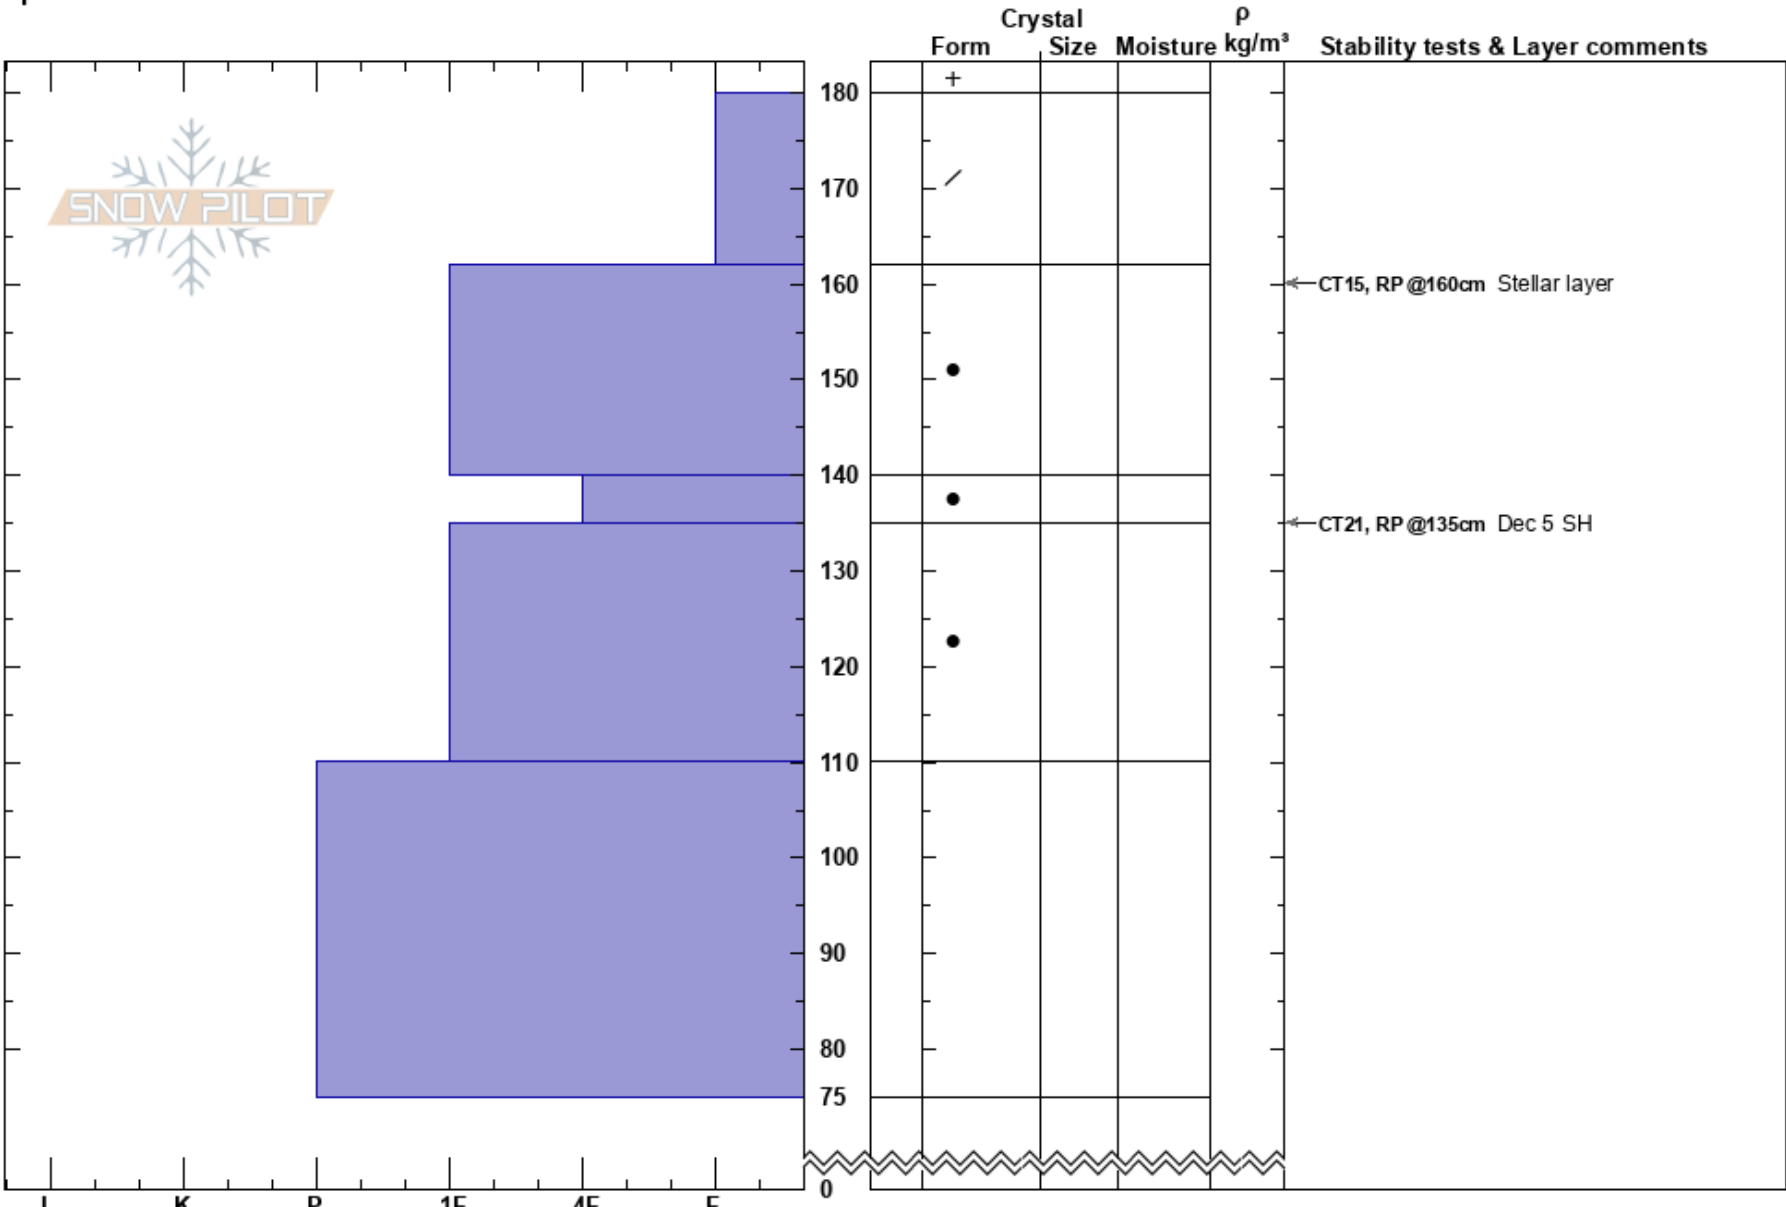

shotgun
 Monashee
 BC
 Elevation: 2050 m
 Aspect: SW
 Specifics:

scott newsome
 11/12/2022 - 13:30
 Co-ord:
 Slope Angle: 30°
 Wind Loading:

Stability:
 Air Temperature: -4°C
 Sky Cover: BKN
 Precipitation: NO
 Wind: Calm

HS: 180
 PF: 50
 PS: 30
 Layer Notes:

Notes: