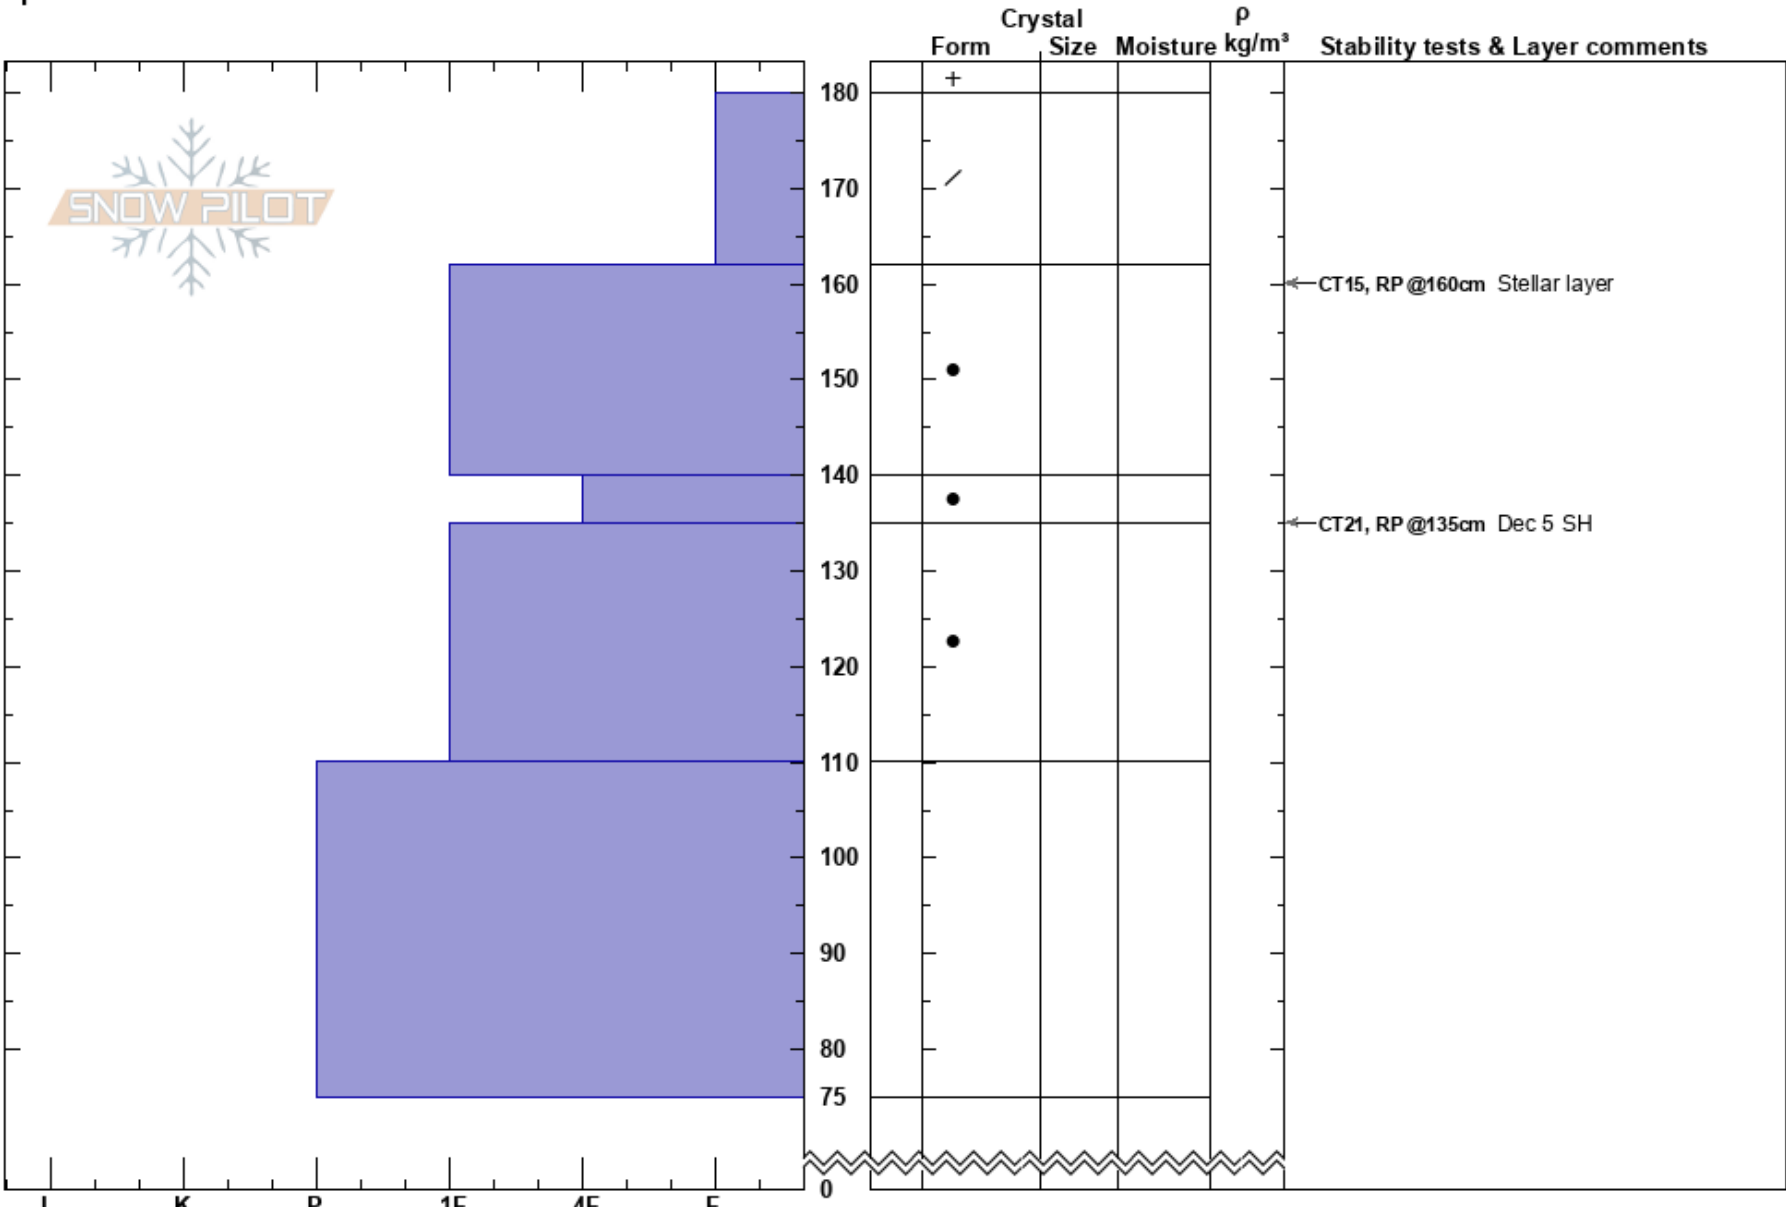

shotgun
 Monashee
 BC
 Elevation: 2050 m
 Aspect: SW
 Specifics:

scott newsome
 11/12/2022 - 13:30
 Co-ord:
 Slope Angle: 30°
 Wind Loading:

Stability:
 Air Temperature: -4°C
 Sky Cover: BKN
 Precipitation: NO
 Wind: Calm

HS: 180
 PF: 50
 PS: 30

Layer Notes:

Notes: