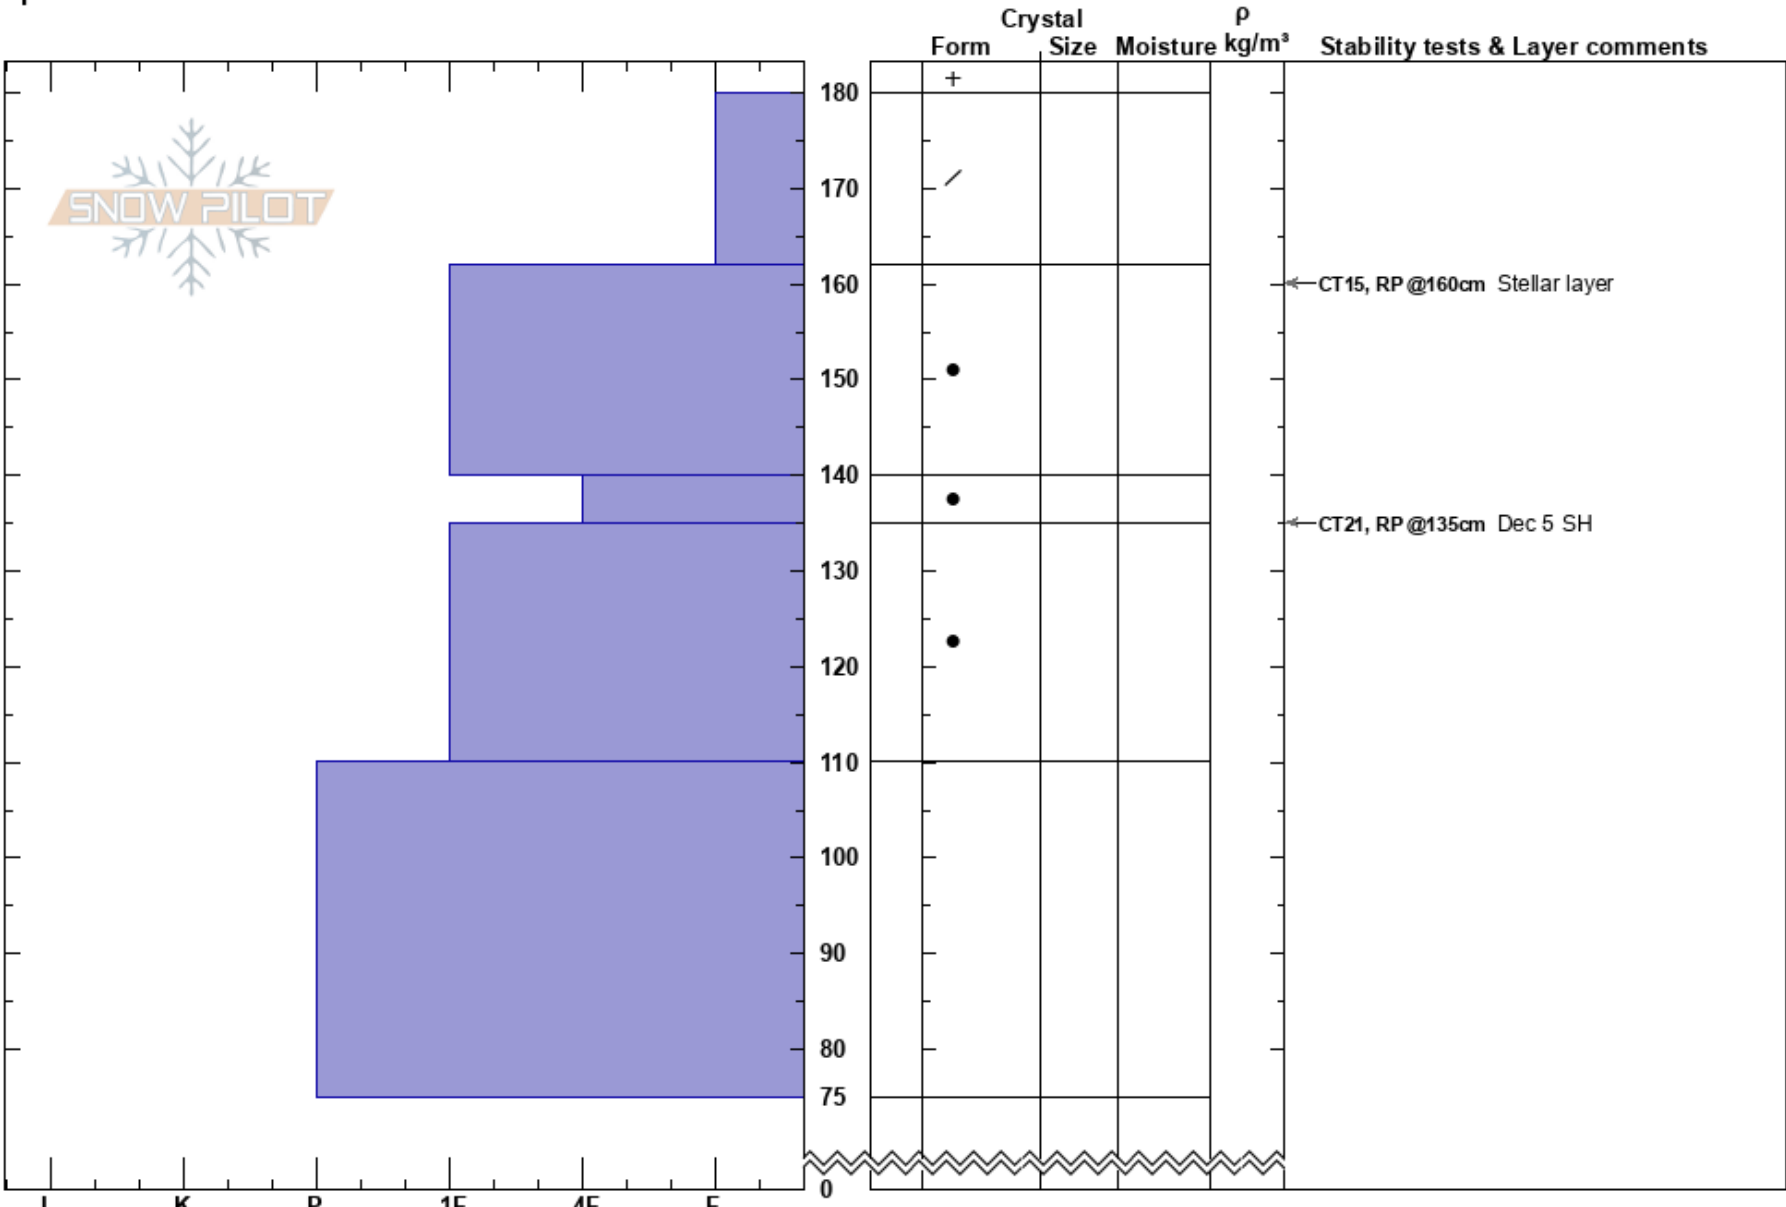

shotgun  
 Monashee  
 BC  
 Elevation: 2050 m  
 Aspect: SW  
 Specifics:

scott newsome  
 11/12/2022 - 13:30  
 Co-ord:  
 Slope Angle: 30°  
 Wind Loading:

Stability:  
 Air Temperature: -4°C  
 Sky Cover: BKN  
 Precipitation: NO  
 Wind: Calm

HS: 180  
 PF: 50  
 PS: 30  
 Layer Notes:

Notes: