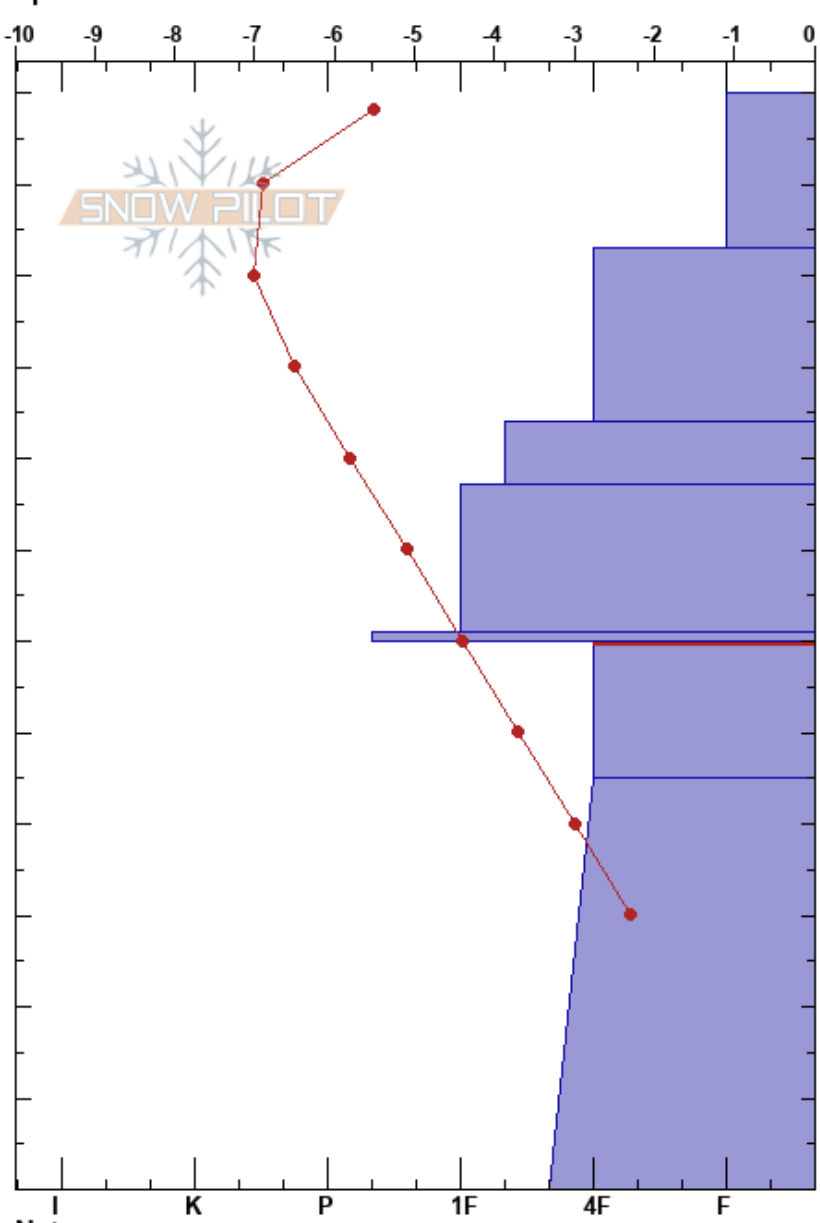

Beaver Burn Scar
 Bear River Range
 UT
 Elevation: 8440 ft
 Aspect: N
 Specifics:

toby weed
 12/11/2022 - 12:40pm
 Co-ord: 41.96671N, -111.56100W
 Slope Angle: 20°
 Wind Loading: yes

Stability:
 Air Temperature: -3.5°C
 Sky Cover: OVC
 Precipitation: S2
 Wind: SW Strong

HS: 120
 PF: 90
 PS: 20

Layer Notes:
 77-61cm: Dust layer within
 60-45cm: Problematic layer

Height (cm)	Crystal		Moisture	ρ kg/m ³	Stability tests & Layer comments
	Form	Size			
120					
110	+				
103					← ECTN12 @103cm
100	/ (•)				
90					
84	•				← ECTN17 @84cm
80					
77-61	•				77-61cm: Dust layer within
60	∨ (••)				← ECTN21 @60cm
50	□	1-2			
45					
40					
30					
20	□	1-2			
10					
0					