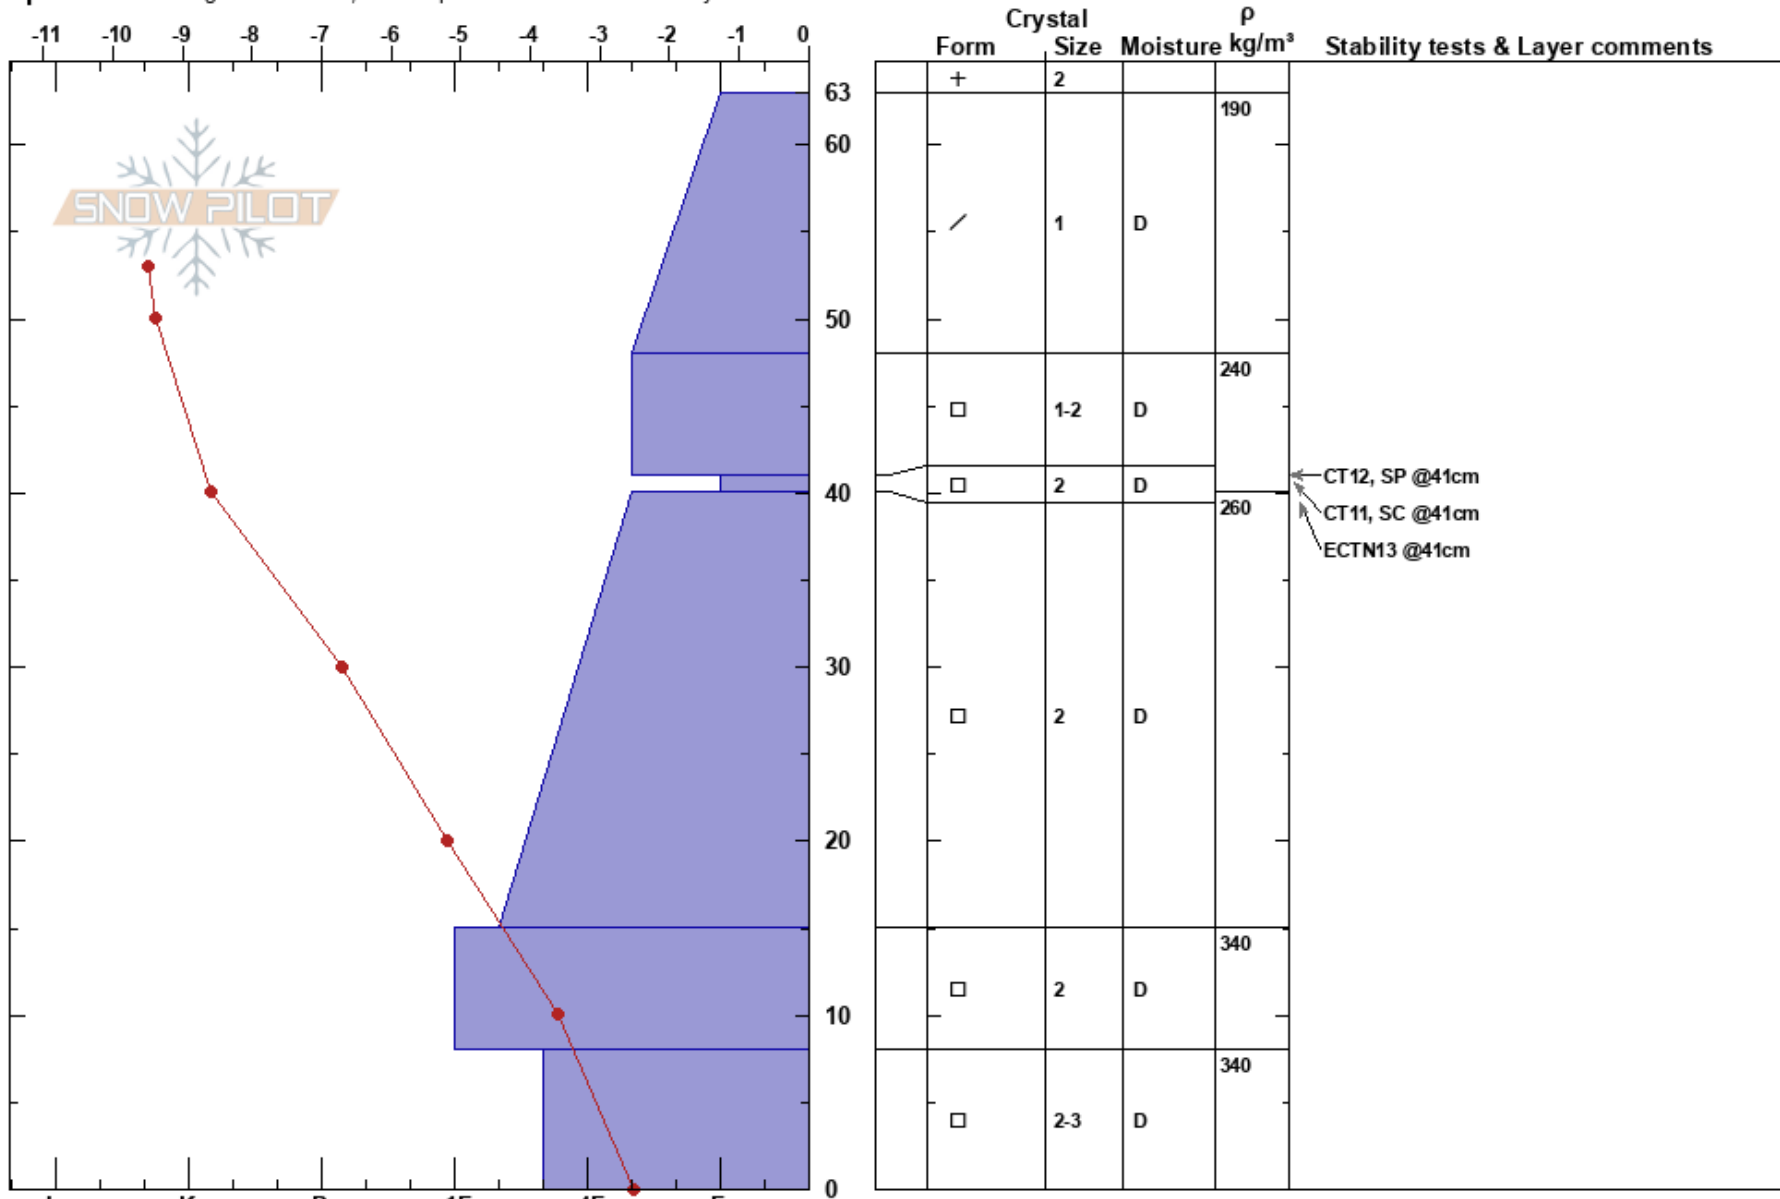

Summit Monthly Full Pr
 Purcell
 BC
 Elevation: 2350 m
 Aspect: NE
 Specifics: Pit dug in a Ski Area; Pit is representative of backcountry

Panorama Avalanche Office
 11/12/2022 - 14:30
 Co-ord:
 Slope Angle: 0°
 Wind Loading: no

Stability:
 Air Temperature: -7°C
 Sky Cover: BKN
 Precipitation: NO
 Wind: Calm

HS: 63
 PF: 40
 Layer Notes:
 41-40cm: Mid Nov PWL (suspect SH)
 41-40cm: Problematic layer

Notes: Full profile in study plot. Opening in trees at TL, near ridgetop. Smooth, flat grassy area.