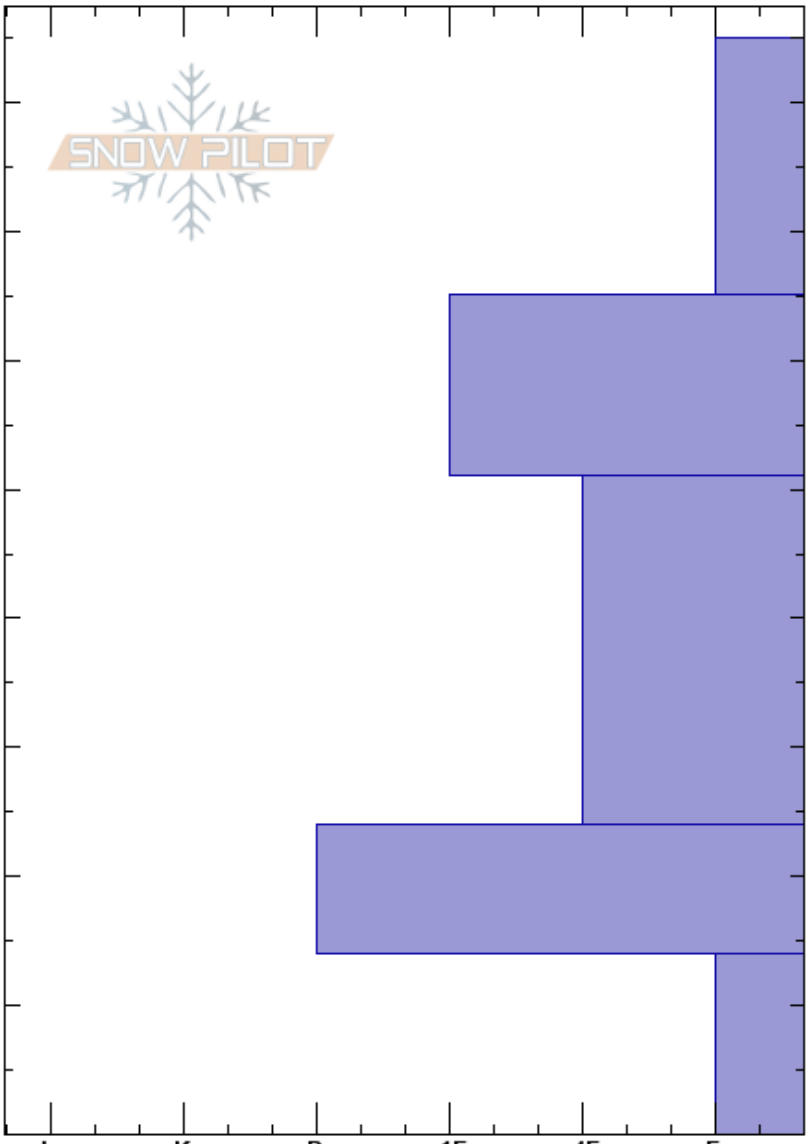

Keith's
 Bridger Range
 MT
 Elevation: 8350 ft
 Aspect: 78°
 Specifics: Pit dug in a Ski Area; Ski tracks on slope

Bridger Bowl
 12/11/2022 - 11:50am
 Co-ord: 45.81544N, -110.92916W
 Slope Angle: 27°
 Wind Loading: previous

Stability: **HS:85**
 Air Temperature: **PF:30**
 Sky Cover: OVC
 Precipitation: NO
 Wind: Calm

Layer Notes:

Crystal Form	Crystal Size	Moisture	ρ kg/m ³	Stability tests & Layer comments
+ (✓)	2			
•	1			
☐	1.5-2			
⊙				
☐	3			