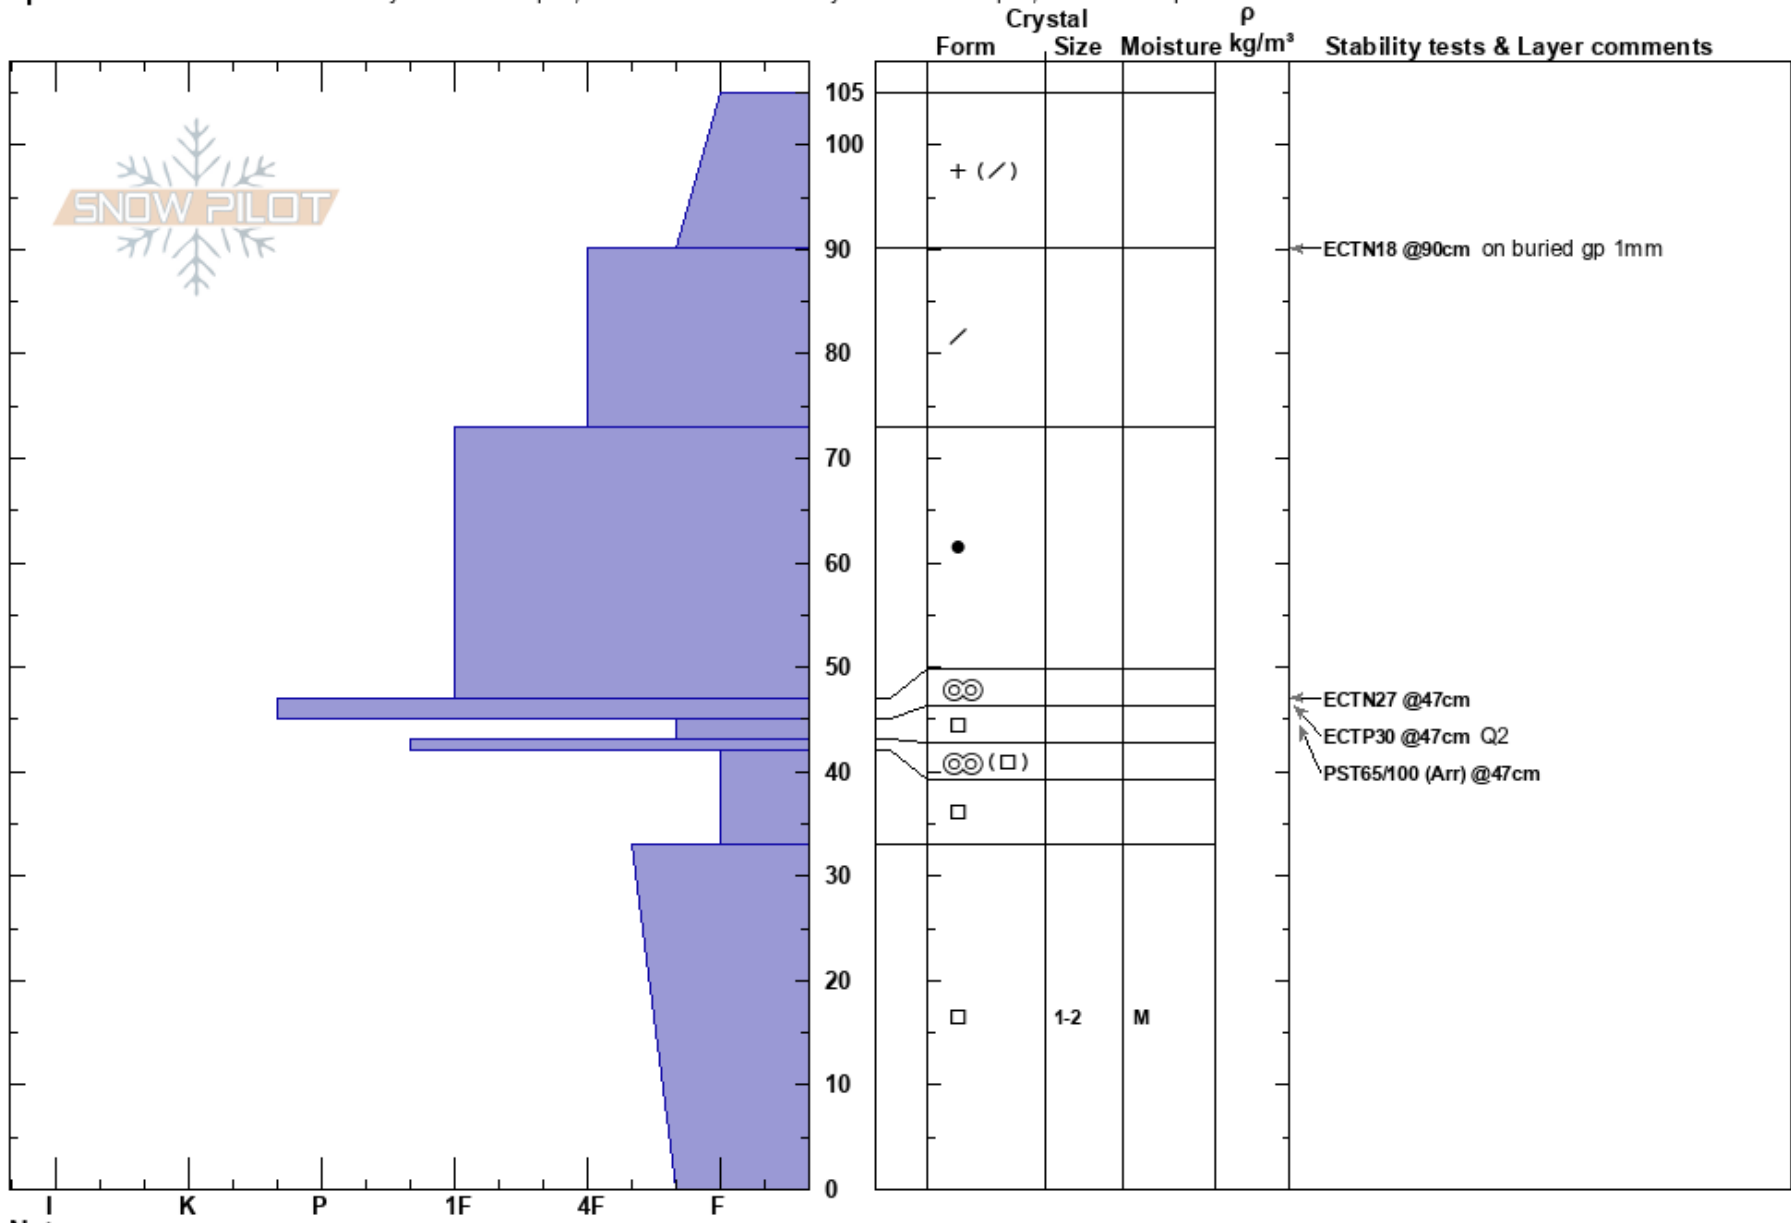

4-Pines  
 Teton Range  
 WY  
 Elevation: 8402 ft  
 Aspect: 140°

Jessica Baker  
 12/11/2022 - 10:30am  
 Co-ord: 43.57985N, -110.86745W  
 Slope Angle: 20°  
 Wind Loading: yes

Stability:  
 Air Temperature: -6°C  
 Sky Cover: OVC  
 Precipitation: S1  
 Wind: S Moderate

HS: 105  
 PF: 25 47-45cm: Problematic layer  
 PS: 10

Specifics: Recent avalanche activity on similar slopes; Recent avalanche activity on different slopes; We skied slope

Notes: