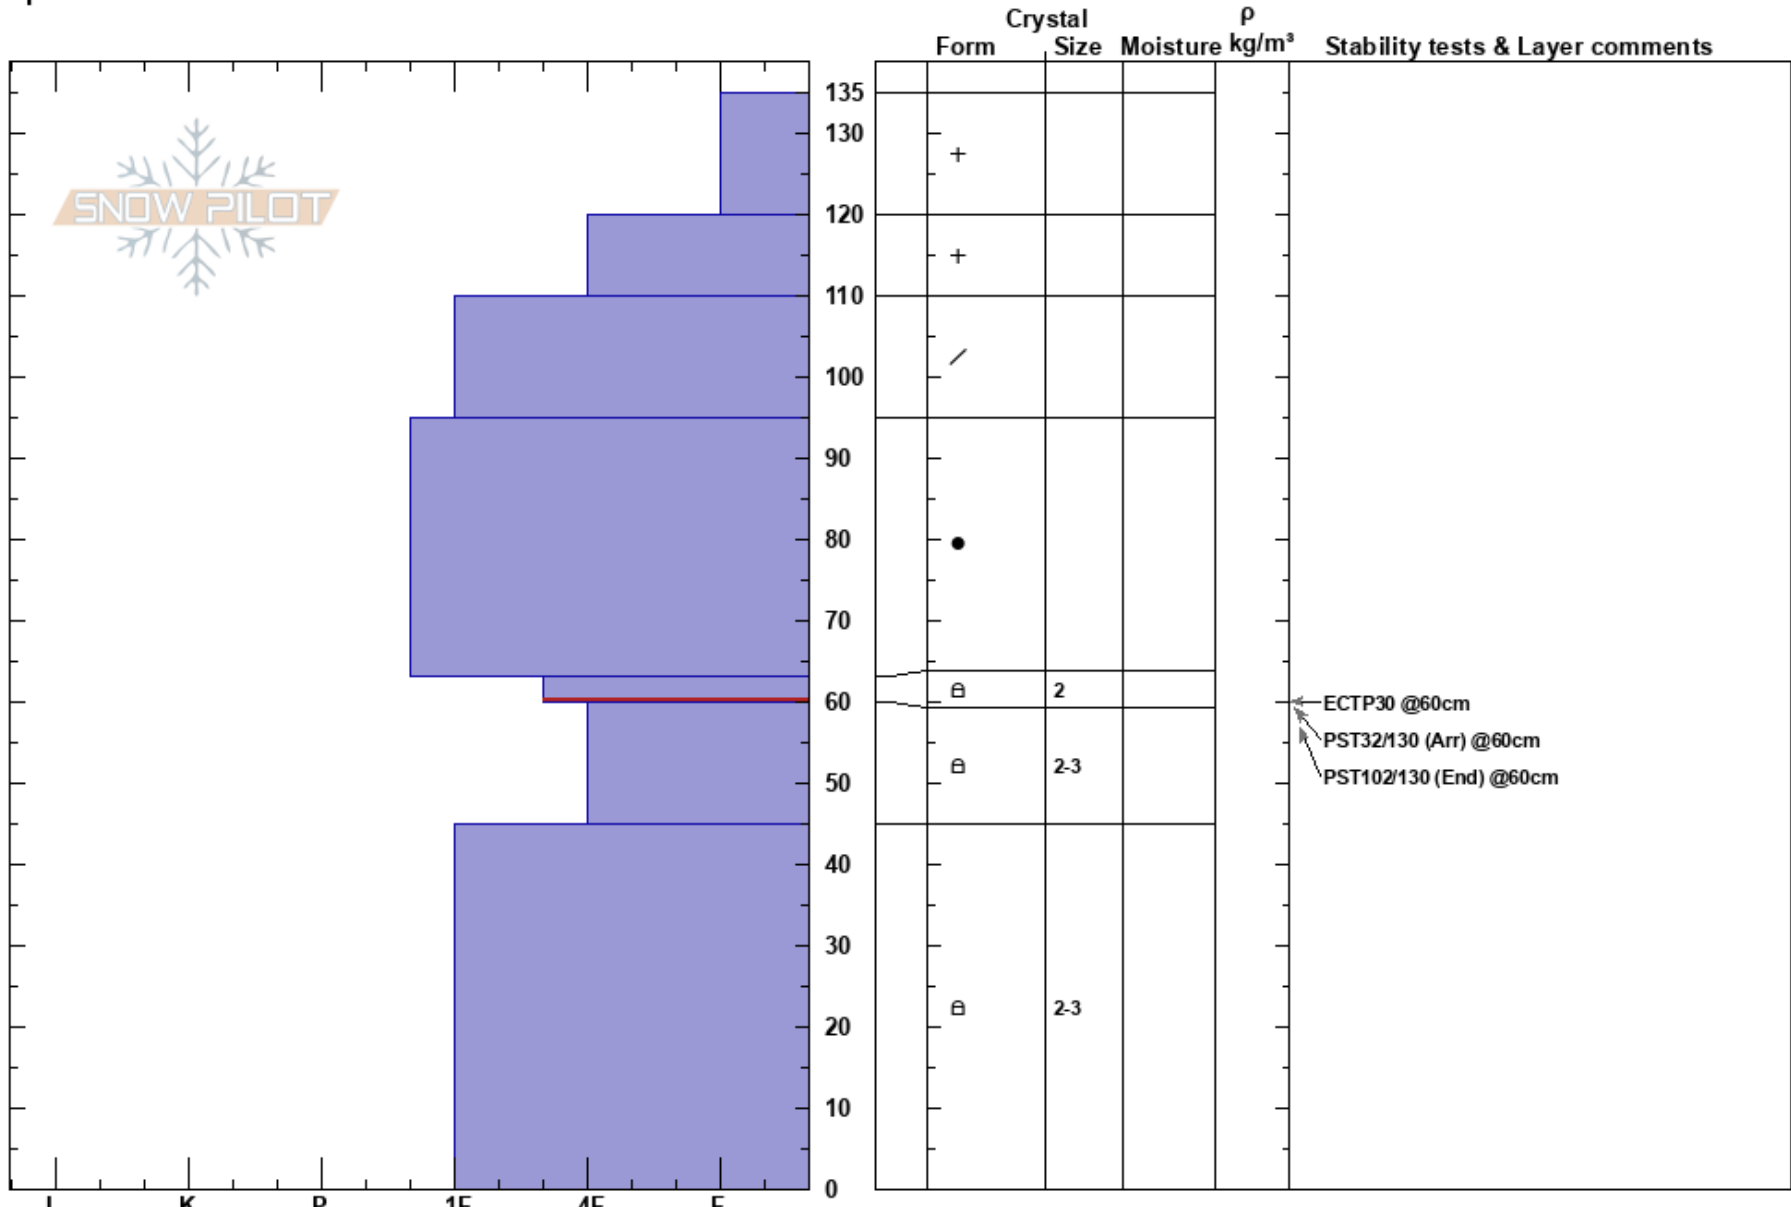

Pinedale Cyn S Side
 Teton Range
 WY
 Elevation: 8829 ft
 Aspect: E
 Specifics:

Brian Smith
 12/11/2022 - 10:55am
 Co-ord: 43.57363N, -110.87710W
 Slope Angle: 28°
 Wind Loading:

Stability:
 Air Temperature:
 Sky Cover: OVC
 Precipitation: S-1
 Wind: SW Calm

HS: 135
 PF: 30 63-60cm: Problematic layer
 PS: 15

Layer Notes:

Notes: Guide training and data gathering day with Alex Weston. Column test failures were on 2-3mm rounding facets below the lower of two decomposing crust layers.