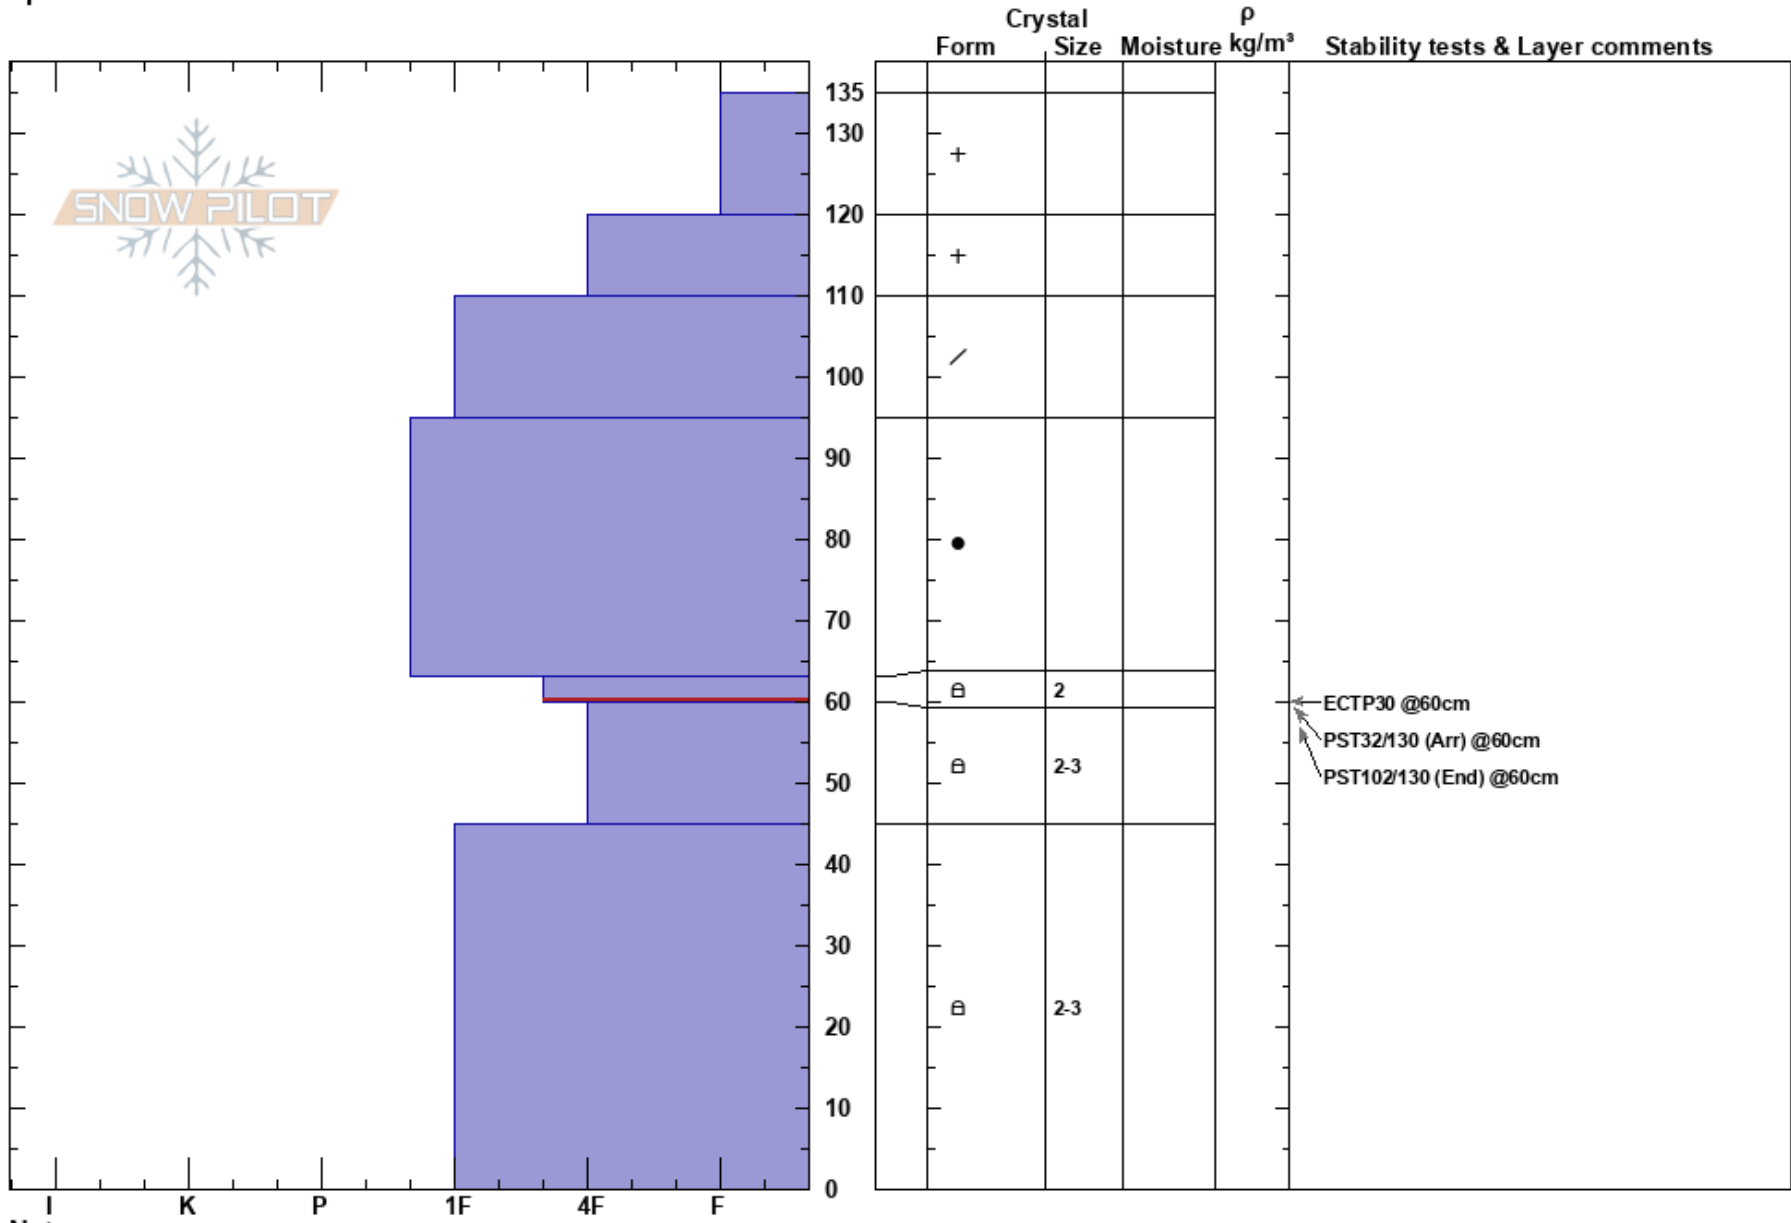

Pinedale Cyn S Side
 Teton Range
 WY
 Elevation: 8829 ft
 Aspect: E
 Specifics:

Brian Smith
 12/11/2022 - 10:55am
 Co-ord: 43.57363N, -110.87710W
 Slope Angle: 28°
 Wind Loading:

Stability: **HS: 135**
 Air Temperature: **PF: 30** 63-60cm: Problematic layer
 Sky Cover: OVC
 Precipitation: S-1
 Wind: SW Calm
PS: 15

Notes: Guide training and data gathering day with Alex Weston. Column test failures were on 2-3mm rounding facets below the lower of two decomposing crust layers.