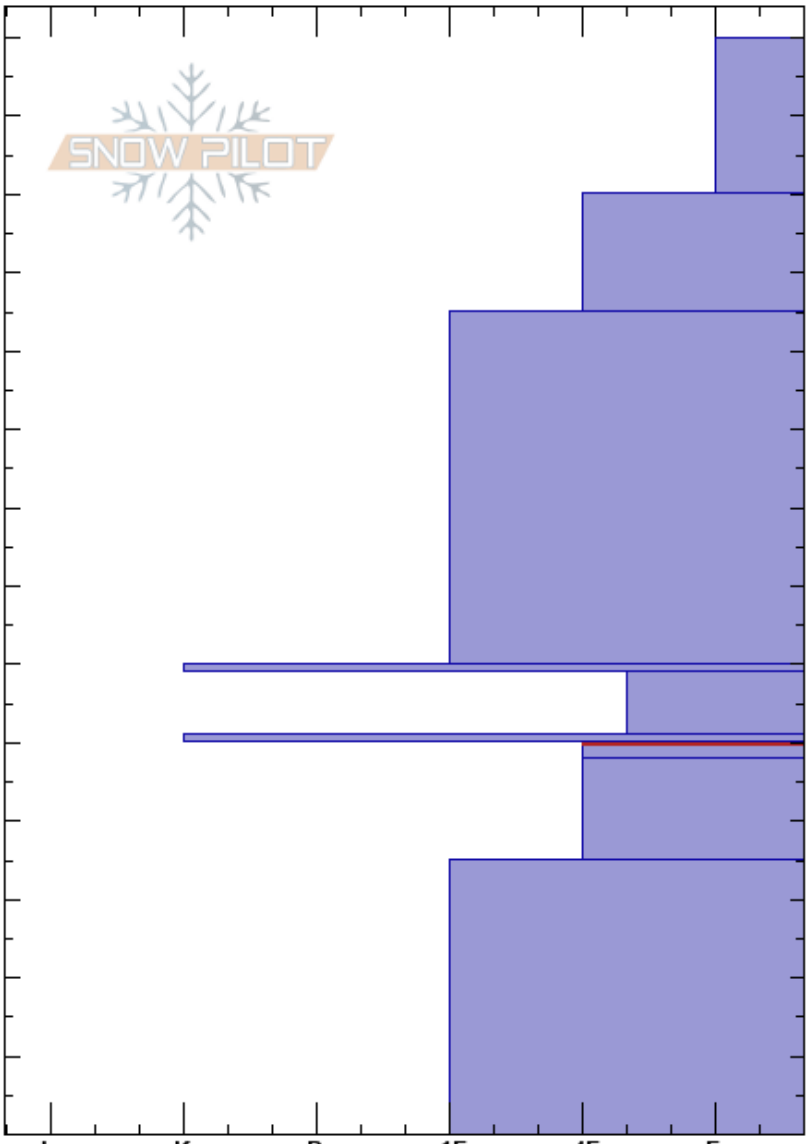

lobb four pines
 Teton Range
 WY
 Elevation: 9100 ft
 Aspect: E
 Specifics:

jake stinson
 12/11/2022 - 11:00am
 Co-ord:
 Slope Angle: 32°
 Wind Loading: no

Stability:
 Air Temperature:
 Sky Cover: OVC
 Precipitation: S-1
 Wind:
 HS: 140
 50-48cm: Problematic layer

Crystal Form	Crystal Size	Moisture	ρ kg/m ³	Stability tests & Layer comments
+				
/				
•				
■				
□	1-2			
■				
□	1-1.5			← ECTP28 @49cm ← PST40/140 (End) @49cm
⊖				

Notes: