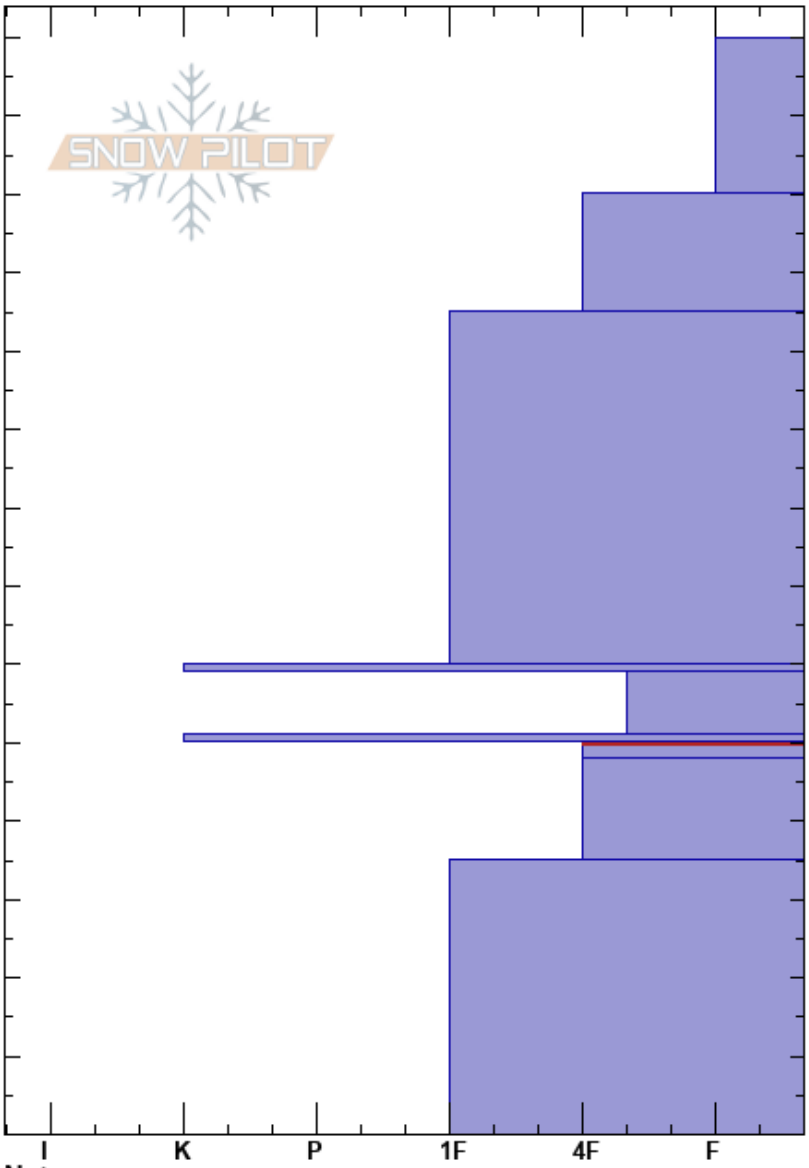

lobb four pines
 Teton Range
 WY
 Elevation: 9100 ft
 Aspect: E
 Specifics:

jake stinson
 12/11/2022 - 11:00am
 Co-ord:
 Slope Angle: 32°
 Wind Loading: no

Stability:
 Air Temperature:
 Sky Cover: OVC
 Precipitation: S-1
 Wind:

HS: 140
 50-48cm: Problematic layer

Crystal Form	Crystal Size	Moisture	ρ kg/m ³	Stability tests & Layer comments
+				
/				
•				
■				
□	1-2			
■				
□	1-1.5			← ECTP28 @49cm ← PST40/140 (End) @49cm
⊖				