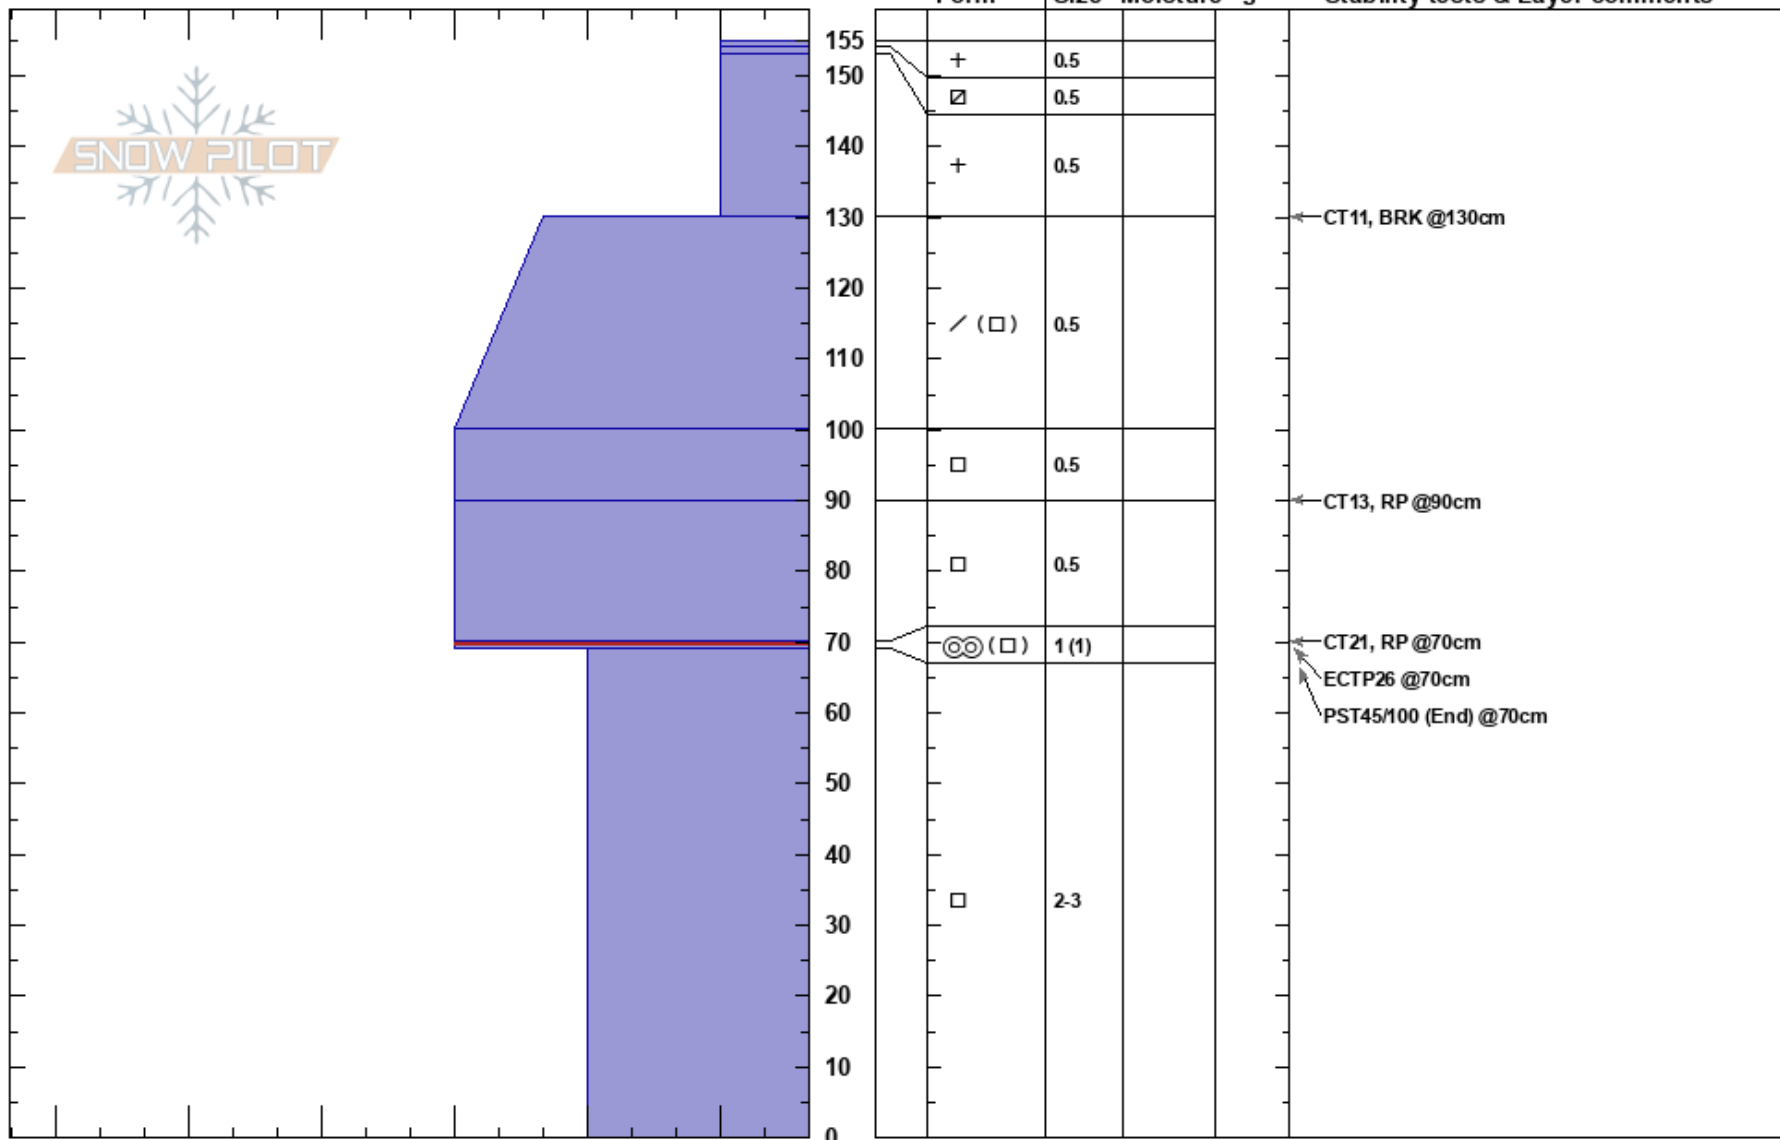

4 pines nose  
 Teton Range  
 WY  
**Elevation:** 9131 ft  
**Aspect:** E  
**Specifics:** Ski tracks on slope; We skied slope

Christian Santelices  
 12/11/2022 - 12:00pm  
**Co-ord:** 12T 510317W 4825016N  
**Slope Angle:** 35°  
**Wind Loading:** no

**Stability:**  
**Air Temperature:** -6°C  
**Sky Cover:** OVC  
**Precipitation:** S-1  
**Wind:** SW Moderate

**HS:** 155  
**PF:** 60 70-69cm: Problematic layer

**Layer Notes:**

**Notes:** treed slope with some skier traffic. Pit performed by Lynn Kennen, Patrick Daivdsaver, Christian Santelices.