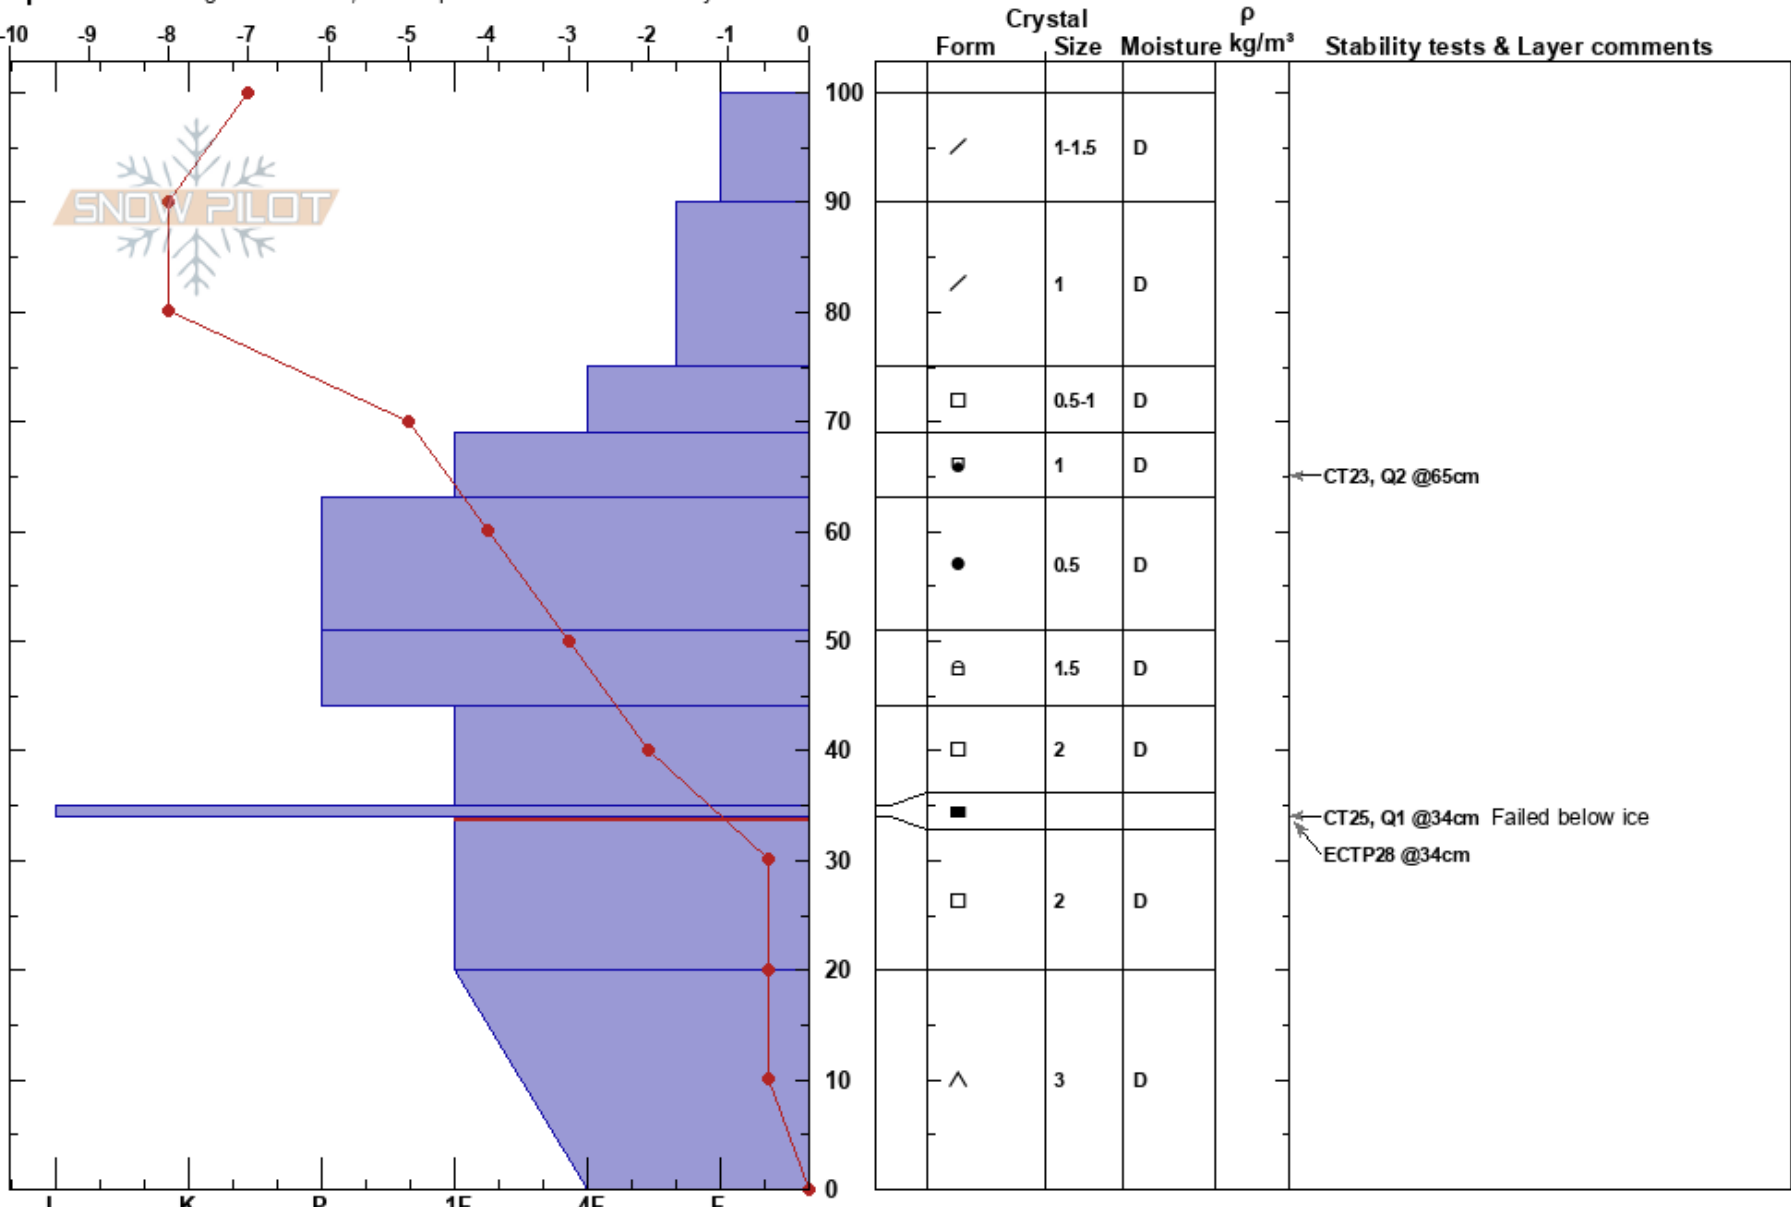

1st Chance Riley W.
 Park Range
 CO
Elevation: 10082 ft
Aspect: 325°
Specifics: Pit dug in a Ski Area; Pit is representative of backcountry

Steamboat Ski Patrol
 12/11/2022 - 11:30am
Co-ord: 40.45835N, -106.74449W
Slope Angle: 25°
Wind Loading: no

Stability:
Air Temperature: -2°C
Sky Cover: CLR
Precipitation: NO
Wind: N Light Breeze

HS: 100
PF: 56 34-20cm: Problematic layer
PS: 25

Notes: Riley Wilkinson Test pit to get on team. Pit dug in closed terrain representative of back country terrain. No skier compaction