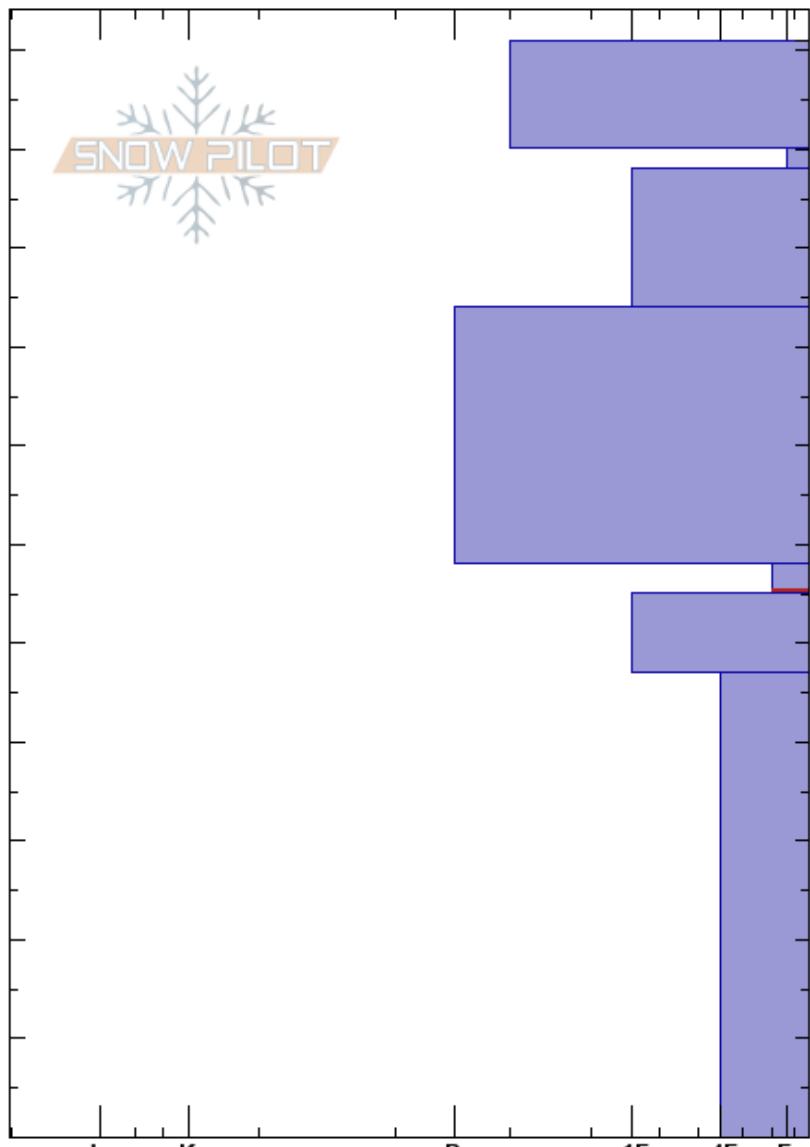

Football Fields
 Bridger Range
 MT
Elevation: 8650 ft
Aspect: 90°
Specifics: Cracking

Alex Haddad
 12/11/2022 - 11:23am
Co-ord: 45.79778N, -110.93470W
Slope Angle: 36°
Wind Loading: previous

Stability: Poor
Air Temperature: HS: 111
Sky Cover: BKN
Precipitation: NO
Wind: Calm
PF: 85 58-55cm: Problematic layer
PS: 35

Height (cm)	Crystal		Moisture	ρ kg/m ³	Stability tests & Layer comments
	Form	Size			
111					
100	—				← ECTP12 @100cm
90	—				
84					← ECTN15 @84cm
70	•	0.5			
55	□	1-2			← ECTP21 @55cm
55	⊖	1-2			← ECTP28 @55cm
23	□	2-3			
0					