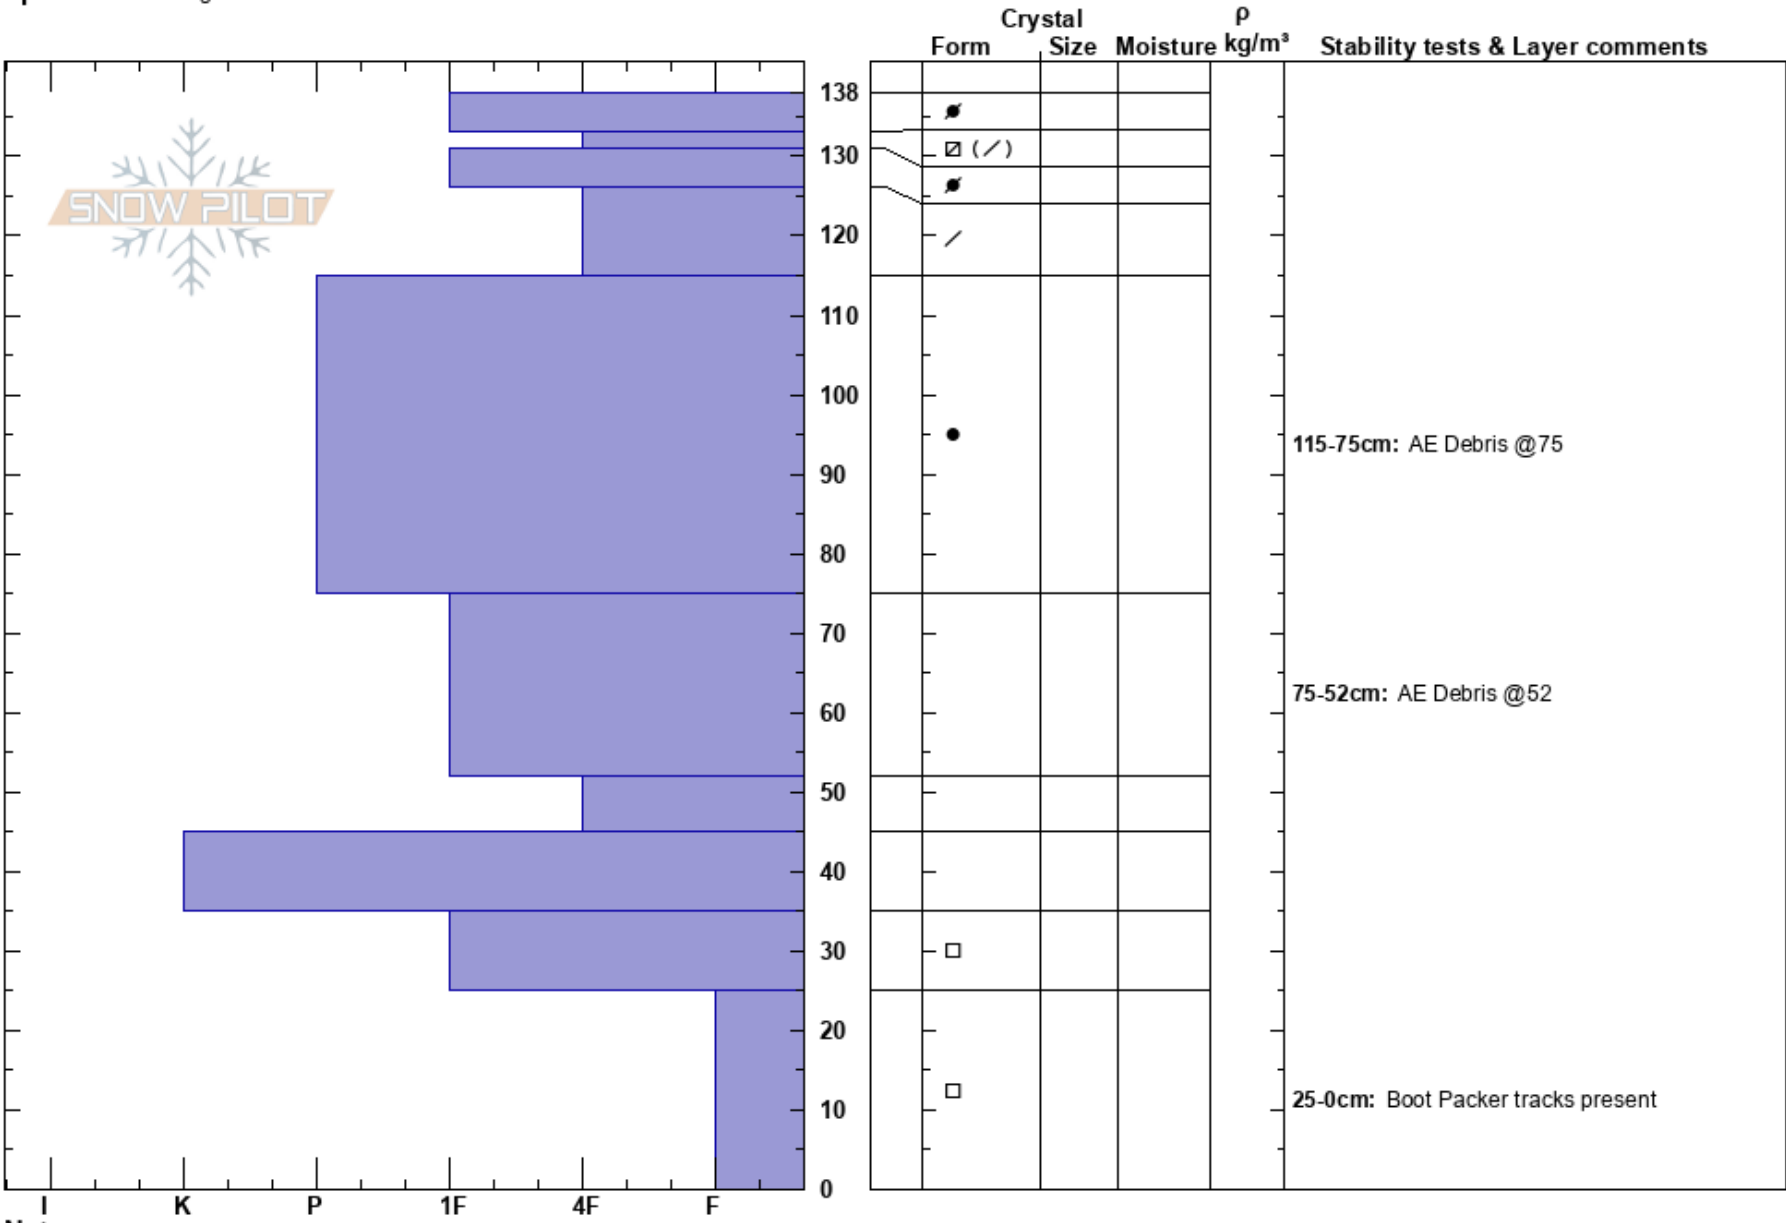

B2 Lower
 Aspen highlands
 CO
Elevation: 11782 ft
Aspect: 73°
Specifics: Pit dug in a Ski Area

Andrea Tupy
 12/11/2022 - 12:50pm
Co-ord: 13S 337890W 4333070N
Slope Angle: 40°
Wind Loading:

Stability:
Air Temperature:
Sky Cover: CLR
Precipitation: NO
Wind: Moderate

HS: 138
Layer Notes:
 126-115cm: Problematic layer
 115-75cm: AE Debris @75
 75-52cm: AE Debris @52
 25-0cm: Boot Packer tracks present

Notes: