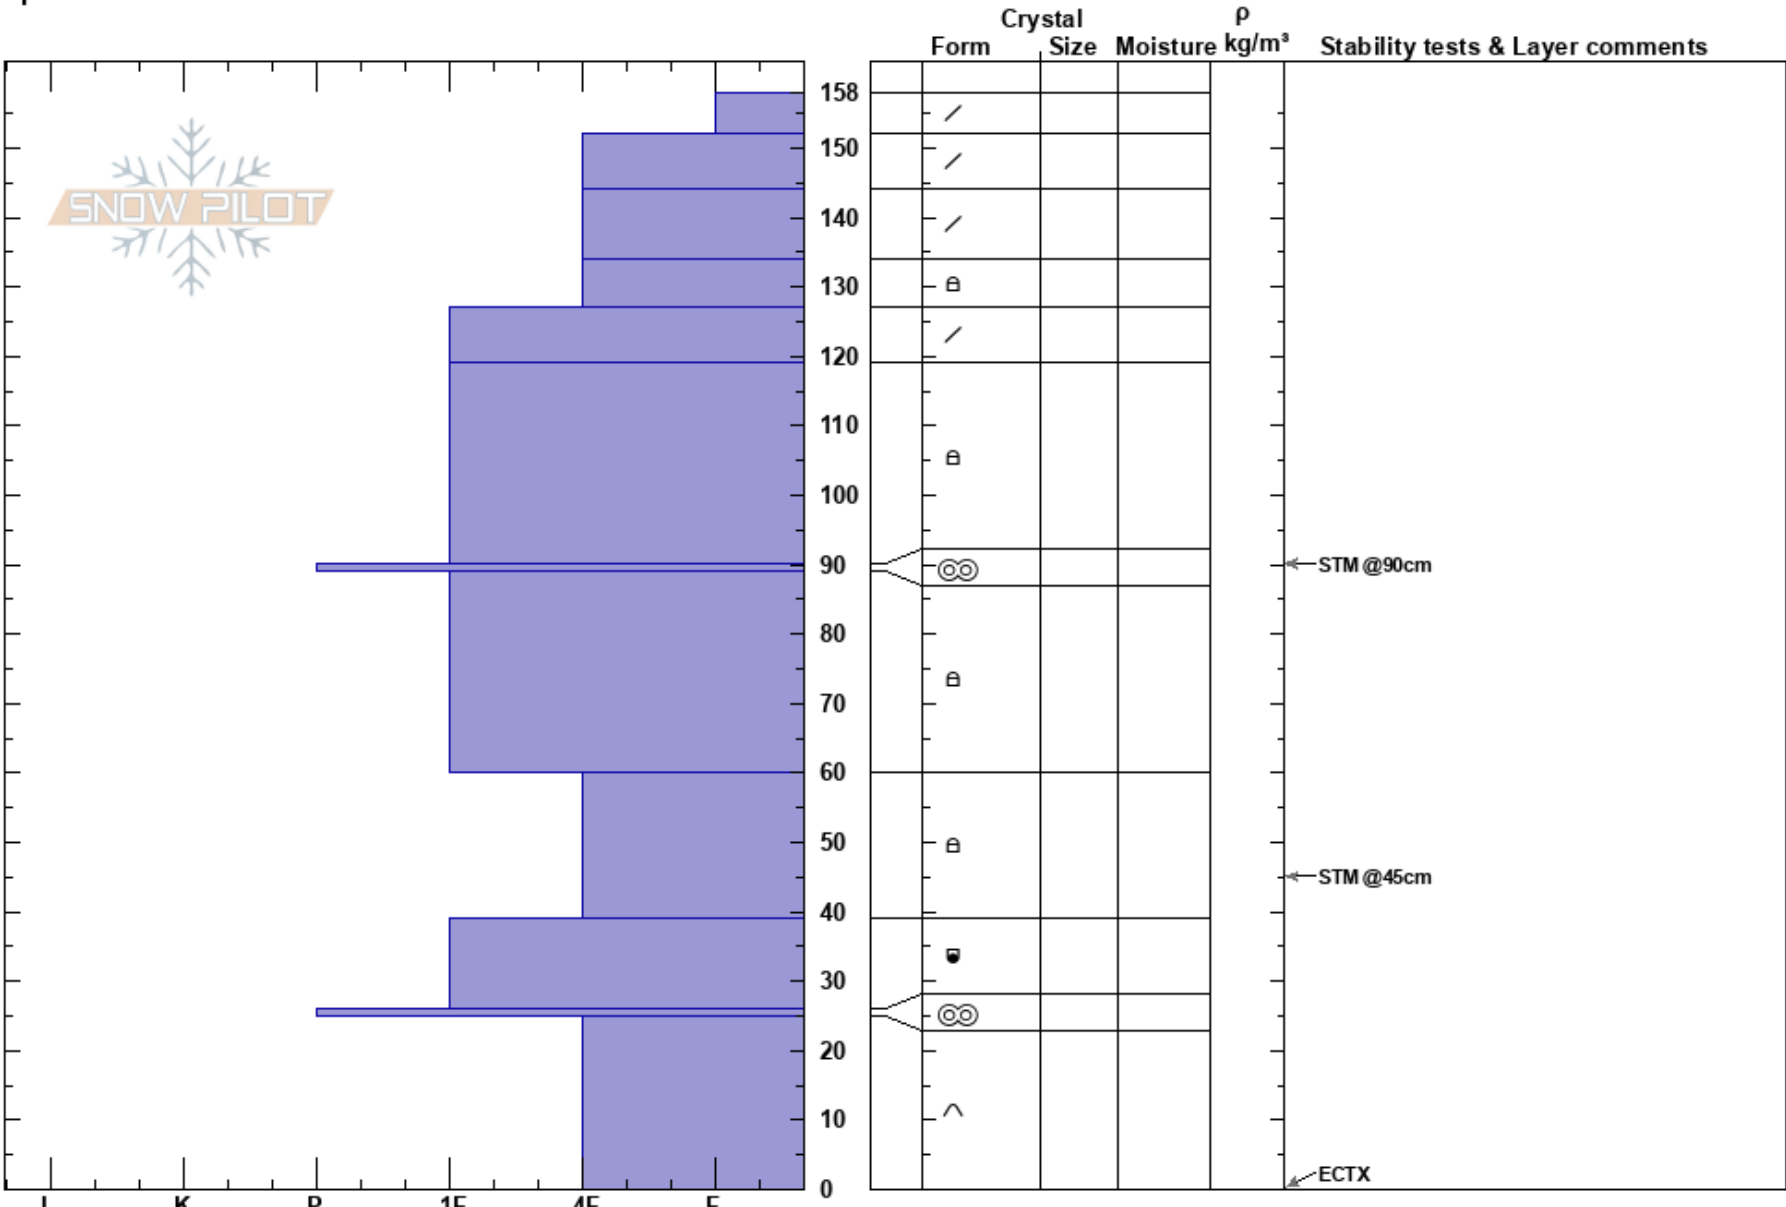

North Boundary Bowl  
 Teton Range  
 WY  
**Elevation:** 8670 ft  
**Aspect:** 35°  
**Specifics:**

Allison Paul  
 12/11/2022 - 10:30am  
**Co-ord:** 43.79968N, -110.94480W  
**Slope Angle:** 30°  
**Wind Loading:** no

**Stability:** **HS:** 158  
**Air Temperature:** 90-89cm: Problematic layer  
**Sky Cover:** OVC  
**Precipitation:** S-1  
**Wind:** W Light Breeze

**Notes:** Snowpack seemed to be settling, this area did not seem to be very affected by the cross-loaded winds we saw skinning over on the northeast shoulder, it is important to note the terrain above where we dug the pit is steep and consistently sheds on top of this area, which we did see in some areas while traversing over to where our pit was dug.