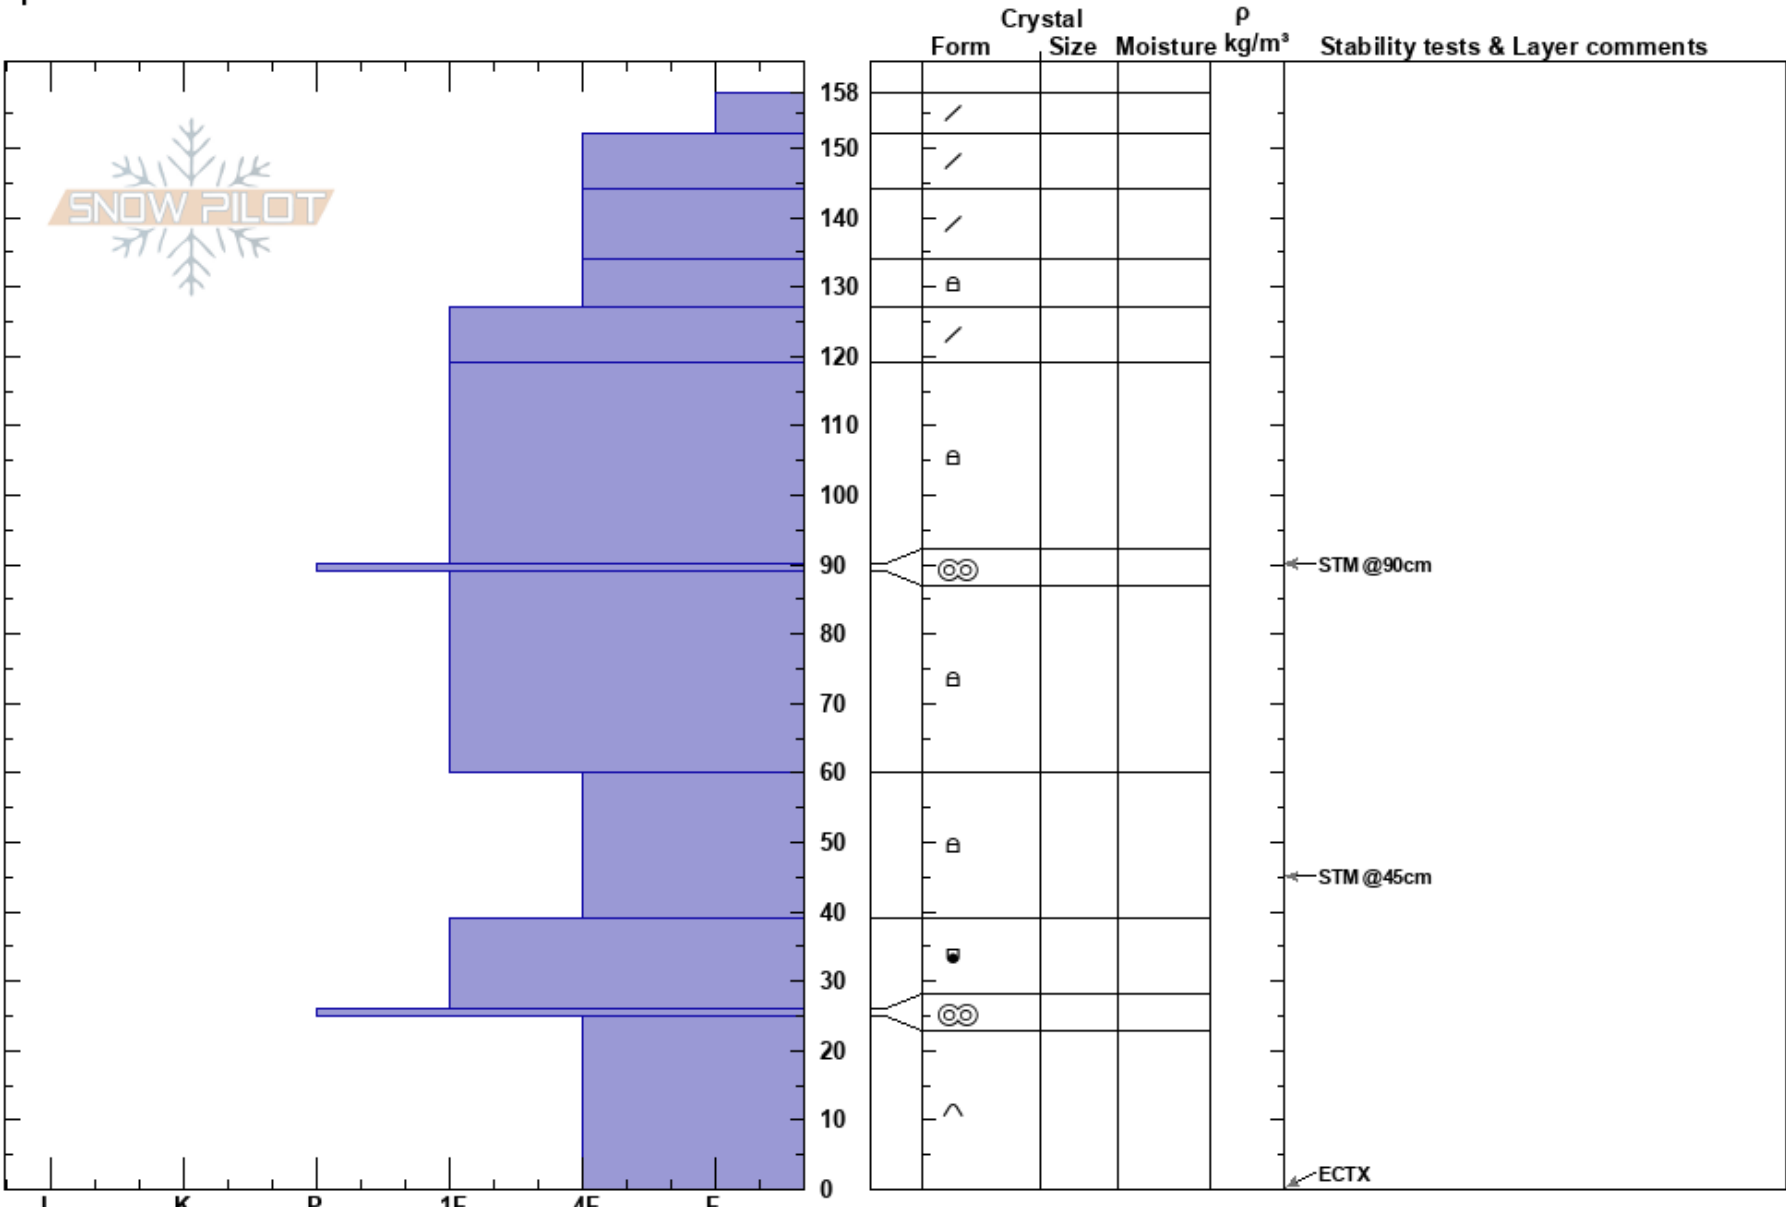

North Boundary Bowl
 Teton Range
 WY
Elevation: 8670 ft
Aspect: 35°
Specifics:

Allison Paul
 12/11/2022 - 10:30am
Co-ord: 43.79968N, -110.94480W
Slope Angle: 30°
Wind Loading: no

Stability: **HS:** 158
Air Temperature: 90-89cm: Problematic layer
Sky Cover: OVC
Precipitation: S-1
Wind: W Light Breeze

Notes: Snowpack seemed to be settling, this area did not seem to be very affected by the cross-loaded winds we saw skinning over on the northeast shoulder, it is important to note the terrain above where we dug the pit is steep and consistently sheds on top of this area, which we did see in some areas while traversing over to where our pit was dug.