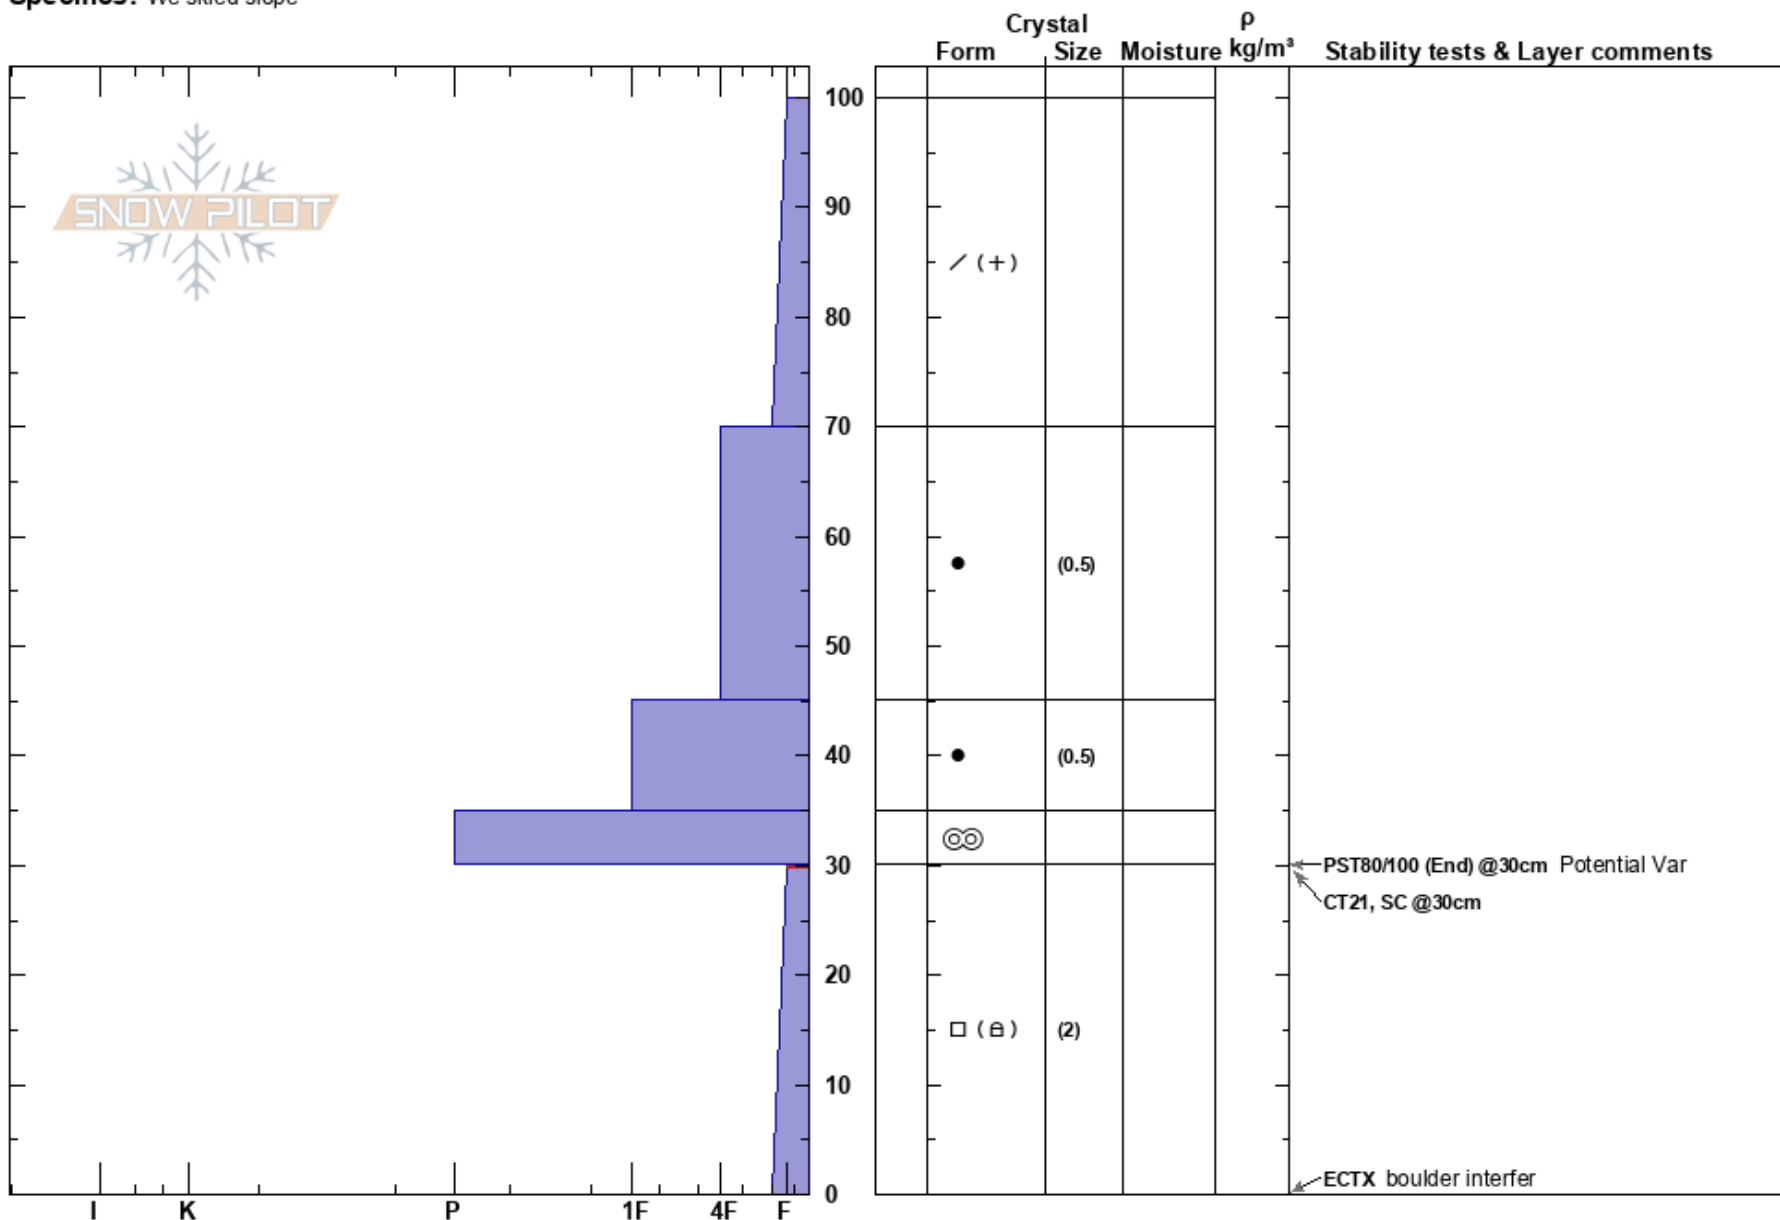

Pindale 95000, SSE  
 Teton Range  
 WY  
**Elevation:** 9402 ft  
**Aspect:** SE  
**Specifics:** We skied slope

Jim Kandolin  
 12/11/2022 - 10:00am  
**Co-ord:** 43.57751N, -110.87859W  
**Slope Angle:** 32°  
**Wind Loading:** no

**Stability:** Good **HS:** 100 **Layer Notes:**  
**Air Temperature:** -5°C **PF:** 60 30-0cm: Problematic layer  
**Sky Cover:** OVC **PS:** 30  
**Precipitation:** S-1  
**Wind:** S Light Breeze

**Notes:** Shallow where rocks and veg penetrated the layer of concern. Performed with Rebecca Yaguda