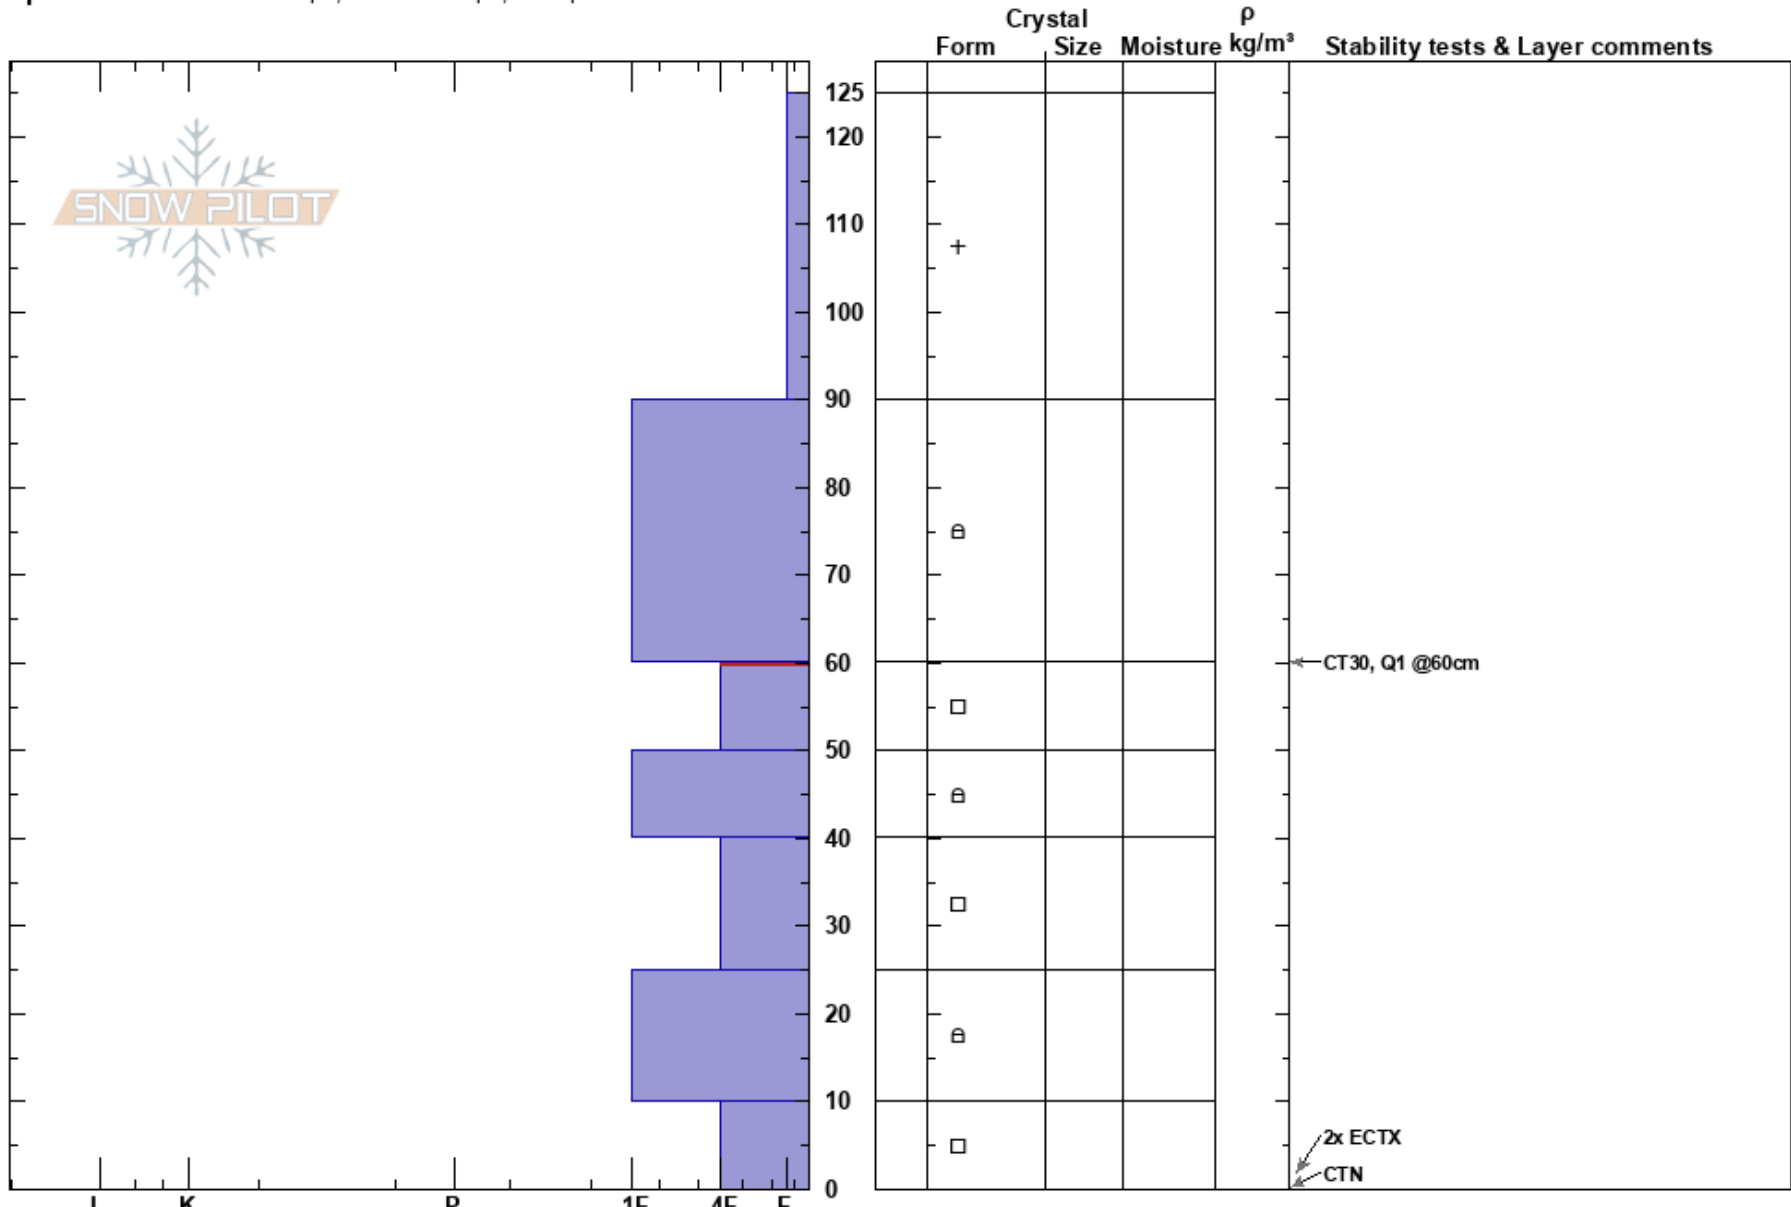

PF: 55

60-50cm: Problematic layer

WY

Co-ord: 43.62120N, -110.84793W

Sky Cover: OVC

PS: 25

Elevation: 8370 ft

Slope Angle: 22°

Precipitation: S-1

Aspect: E

Wind Loading: no

Wind: S Calm

Specifics: Ski tracks on slope; We skied slope; Poor pit location

Notes: Not the best pit location. Rocks and Shrubbery distributed throughout pit. No PST due to no pit results.