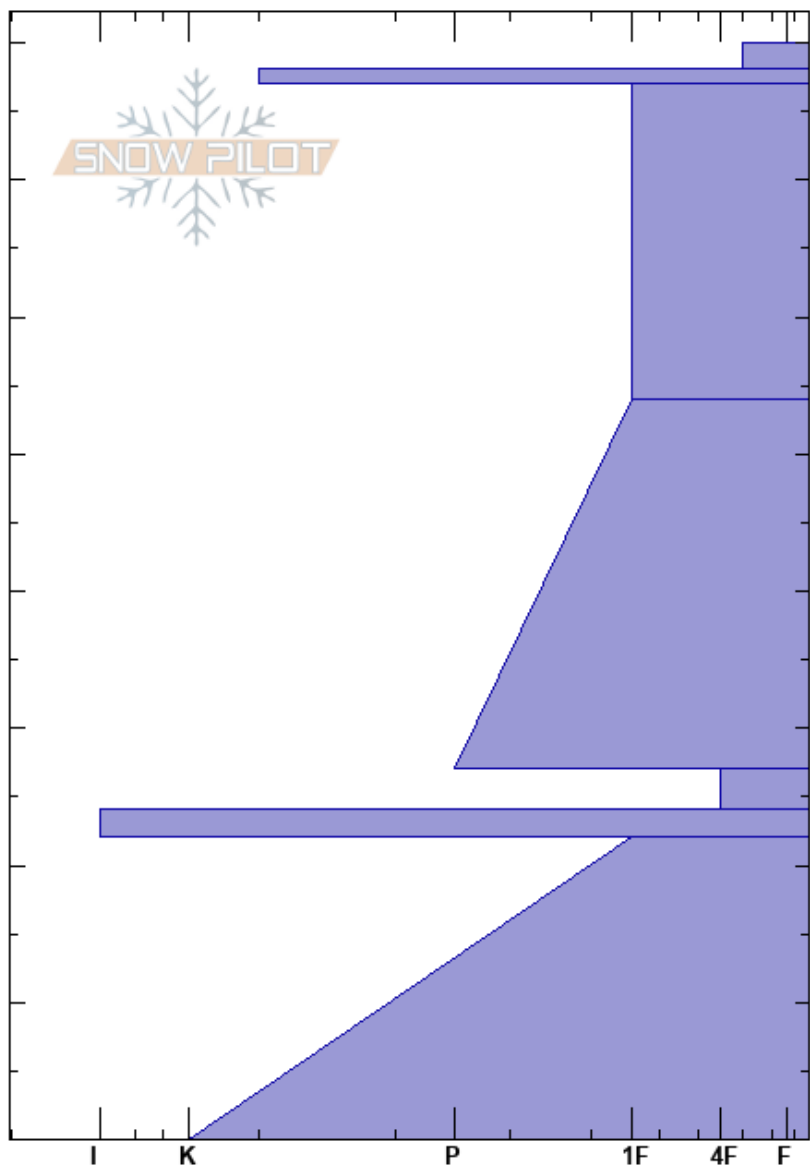

Kukisvumchoor 43LO
 Hibiny Mtns
 Russia
Elevation: 700 m
Aspect: SE
Specifics:

Igor Plotnikov
 11/12/2022 - 13:30
Co-ord:
Slope Angle: 30°
Wind Loading: no

Stability:
Air Temperature: -19°C
Sky Cover: SCT
Precipitation: NO
Wind: E Light Breeze

Layer Notes:

Crystal Form	Crystal Size	Moisture	ρ kg/m ³	Stability tests & Layer comments
/	2			
+ (/)	2 (2)	D		
⊙⊙		D		← CT9, PC @75cm ← ECTN9 @75cm
/	1	D		
•	0.5	D		
□	2	D		← CT21, SC @25cm
⊙⊙		D		← CTV, SC @25cm ← ECTP24 @25cm
⊖ (⊖)	2			