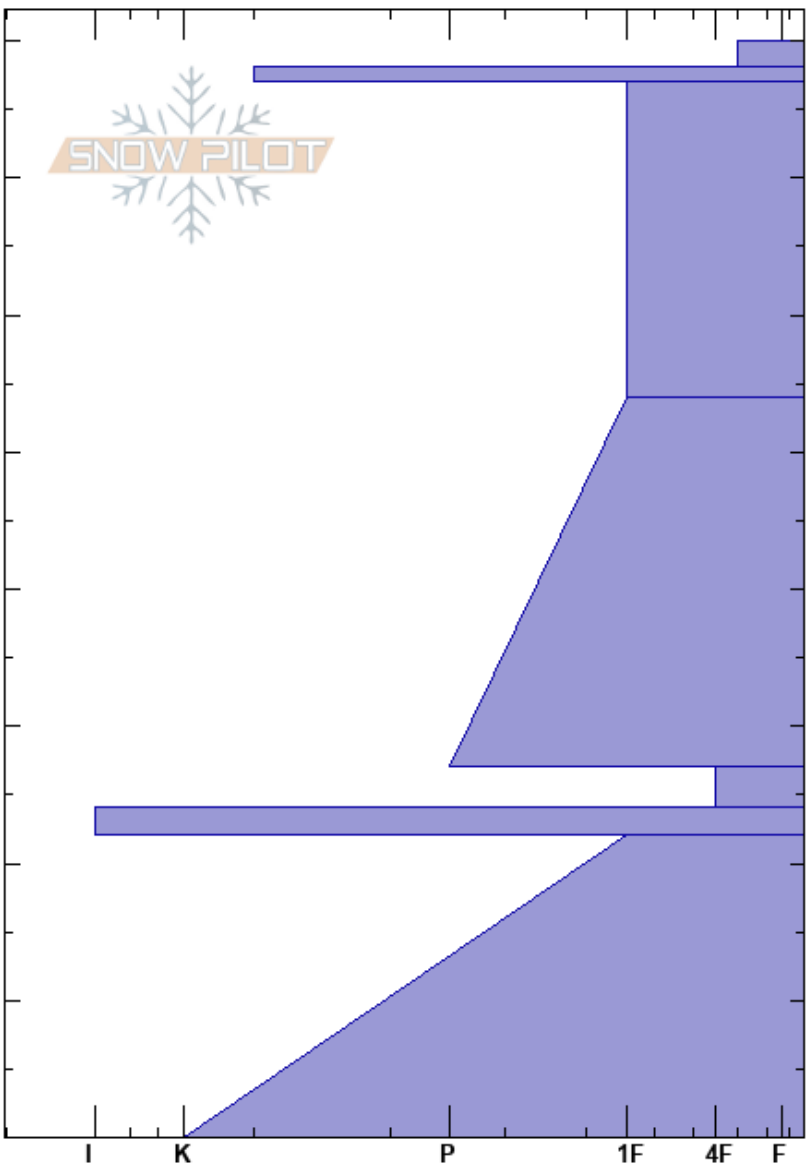

Kukisvumchoor 43LO
 Hibiny Mtns
 Russia
Elevation: 700 m
Aspect: SE
Specifics:

Igor Plotnikov
 11/12/2022 - 13:30
Co-ord:
Slope Angle: 30°
Wind Loading: no

Stability:
Air Temperature: -19°C **PF:** 30
Sky Cover: SCT
Precipitation: NO
Wind: E Light Breeze

Layer Notes:

Crystal Form	Crystal Size	Moisture	ρ kg/m ³	Stability tests & Layer comments
/	2			
+ (/)	2 (2)	D		
⊙		D		← CT9, PC @75cm ← ECTN9 @75cm
/	1	D		
•	0.5	D		
□	2	D		← CT21, SC @25cm
⊙		D		← CTV, SC @25cm ← ECTP24 @25cm
⊖ (⊖)	2			