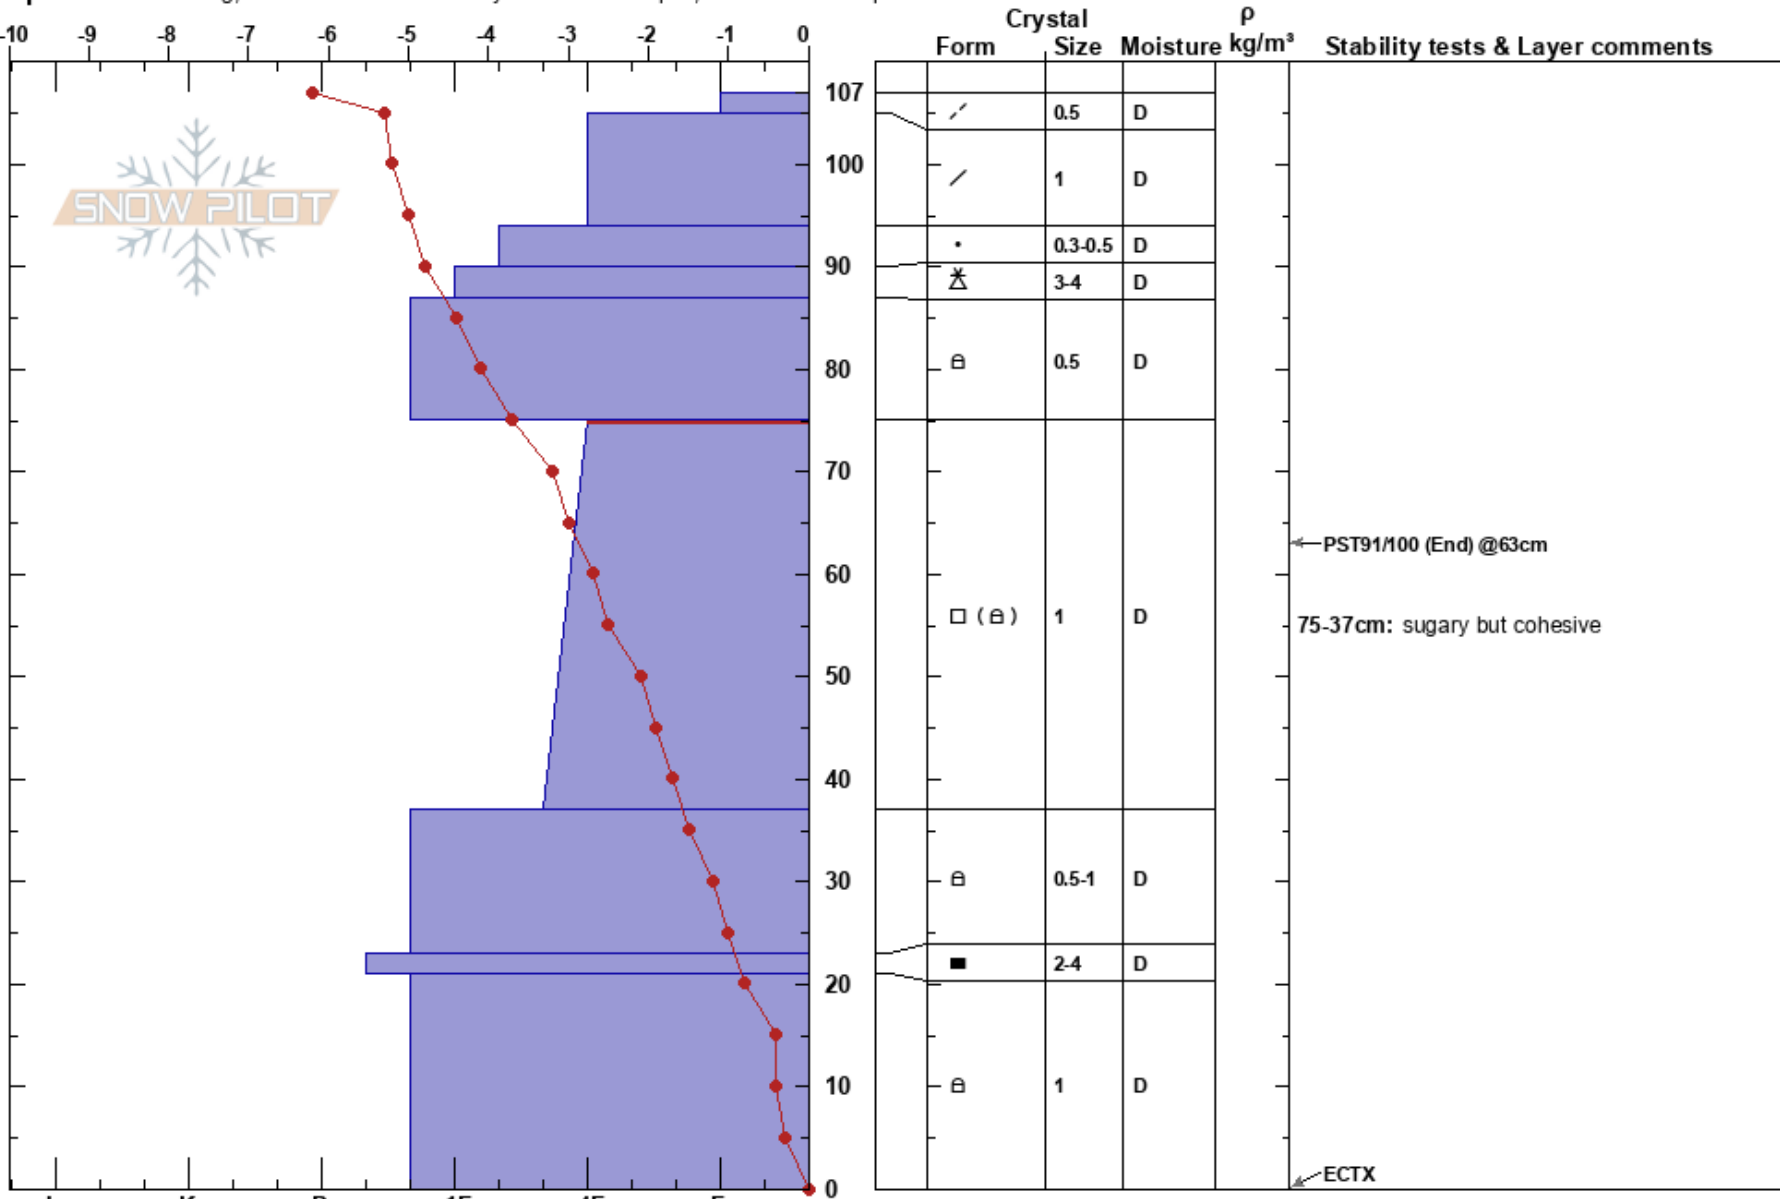

MichCity12102022
 Central Wasatch
 UT
 Elevation: 9465 ft
 Aspect: W

Clinton Alden
 12/10/2022 - 3:42pm
 Co-ord: 12T 447728W 4493962N
 Slope Angle: 15°
 Wind Loading: yes

Stability: Fair
 Air Temperature: -3.1°C
 Sky Cover: OVC
 Precipitation: NO
 Wind: NW Moderate
 HS: 107
 PF: 27
 PS: 10
 Layer Notes:
 75-37cm: sugary but cohesive
 75-37cm: Problematic layer

Specifics: Cracking; Recent avalanche activity on different slopes; Ski tracks on slope

Notes: Facets are gaining strength due to a deeper snowpack and weak temperature gradients at this location.