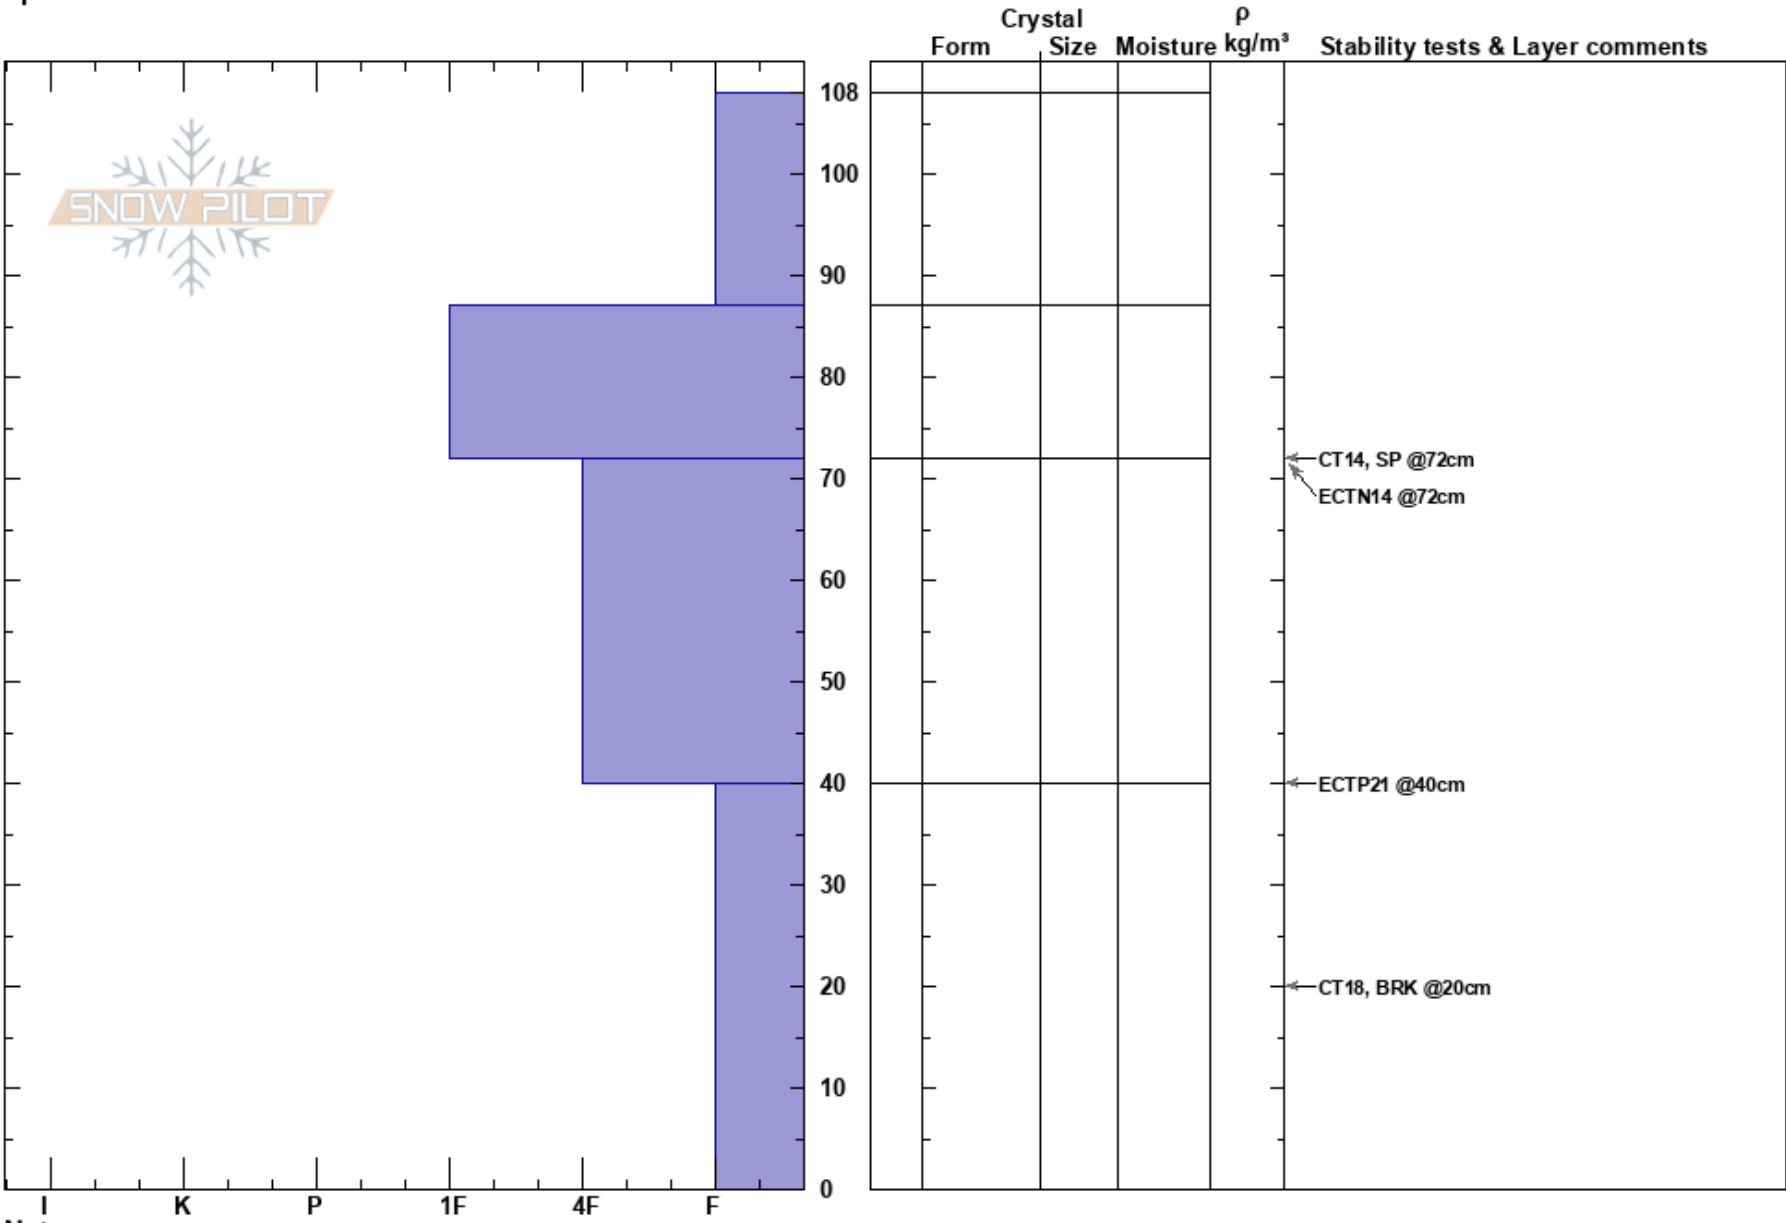

Lower Whimpies
 Teton Range
 WY
Elevation: 8127 ft
Aspect: NE
Specifics:

Nancy Bockino
 12/10/2022 - 12:00pm
Co-ord: 12T 516488E 4834957N
Slope Angle: 30°
Wind Loading:

Stability:
Air Temperature:
Sky Cover: BKN
Precipitation: NO
Wind: S Light Breeze

HS: 108

Layer Notes:

Notes: