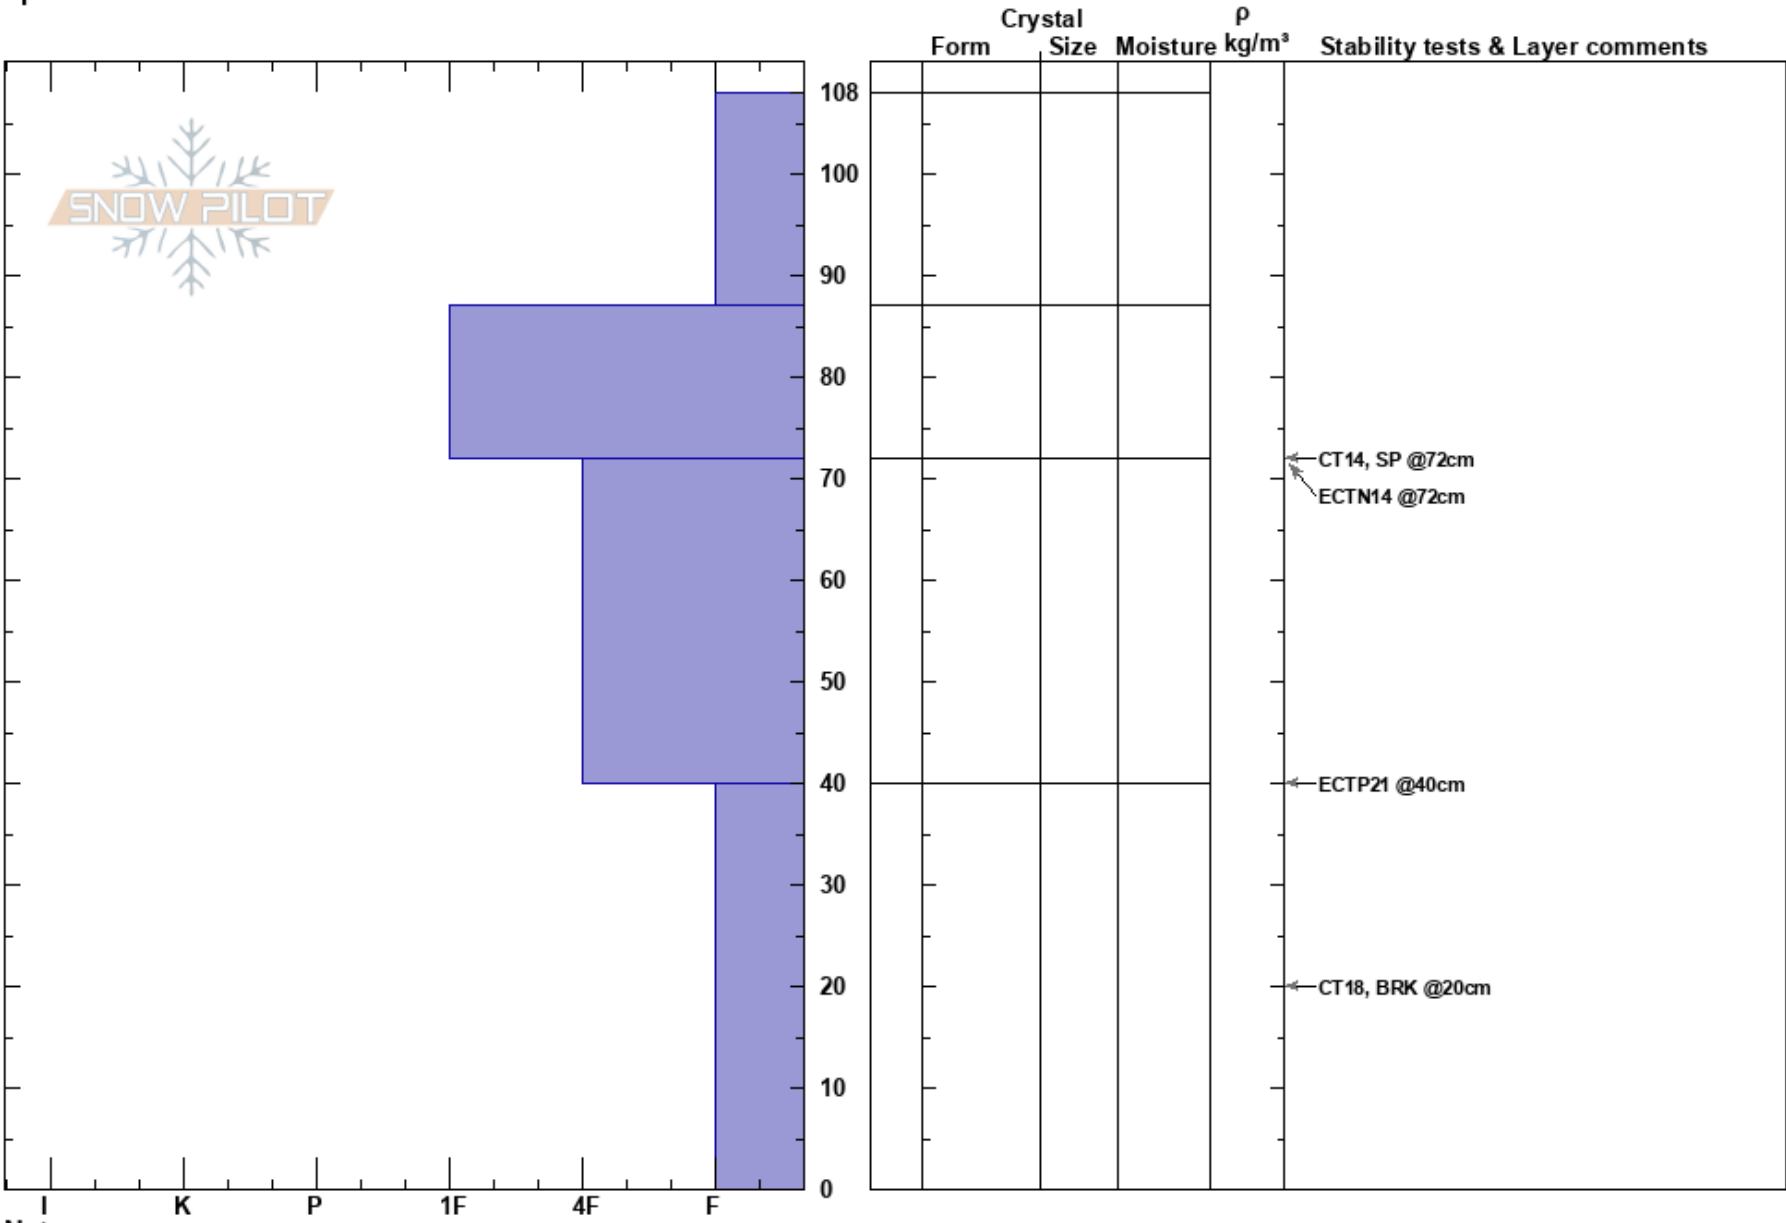

Lower Whimpies
 Teton Range
 WY
 Elevation: 8127 ft
 Aspect: NE
 Specifics:

Nancy Bockino
 12/10/2022 - 12:00pm
 Co-ord: 12T 516488E 4834957N
 Slope Angle: 30°
 Wind Loading:

Stability:
 Air Temperature:
 Sky Cover: BKN
 Precipitation: NO
 Wind: S Light Breeze

HS: 108

Layer Notes:

Notes: