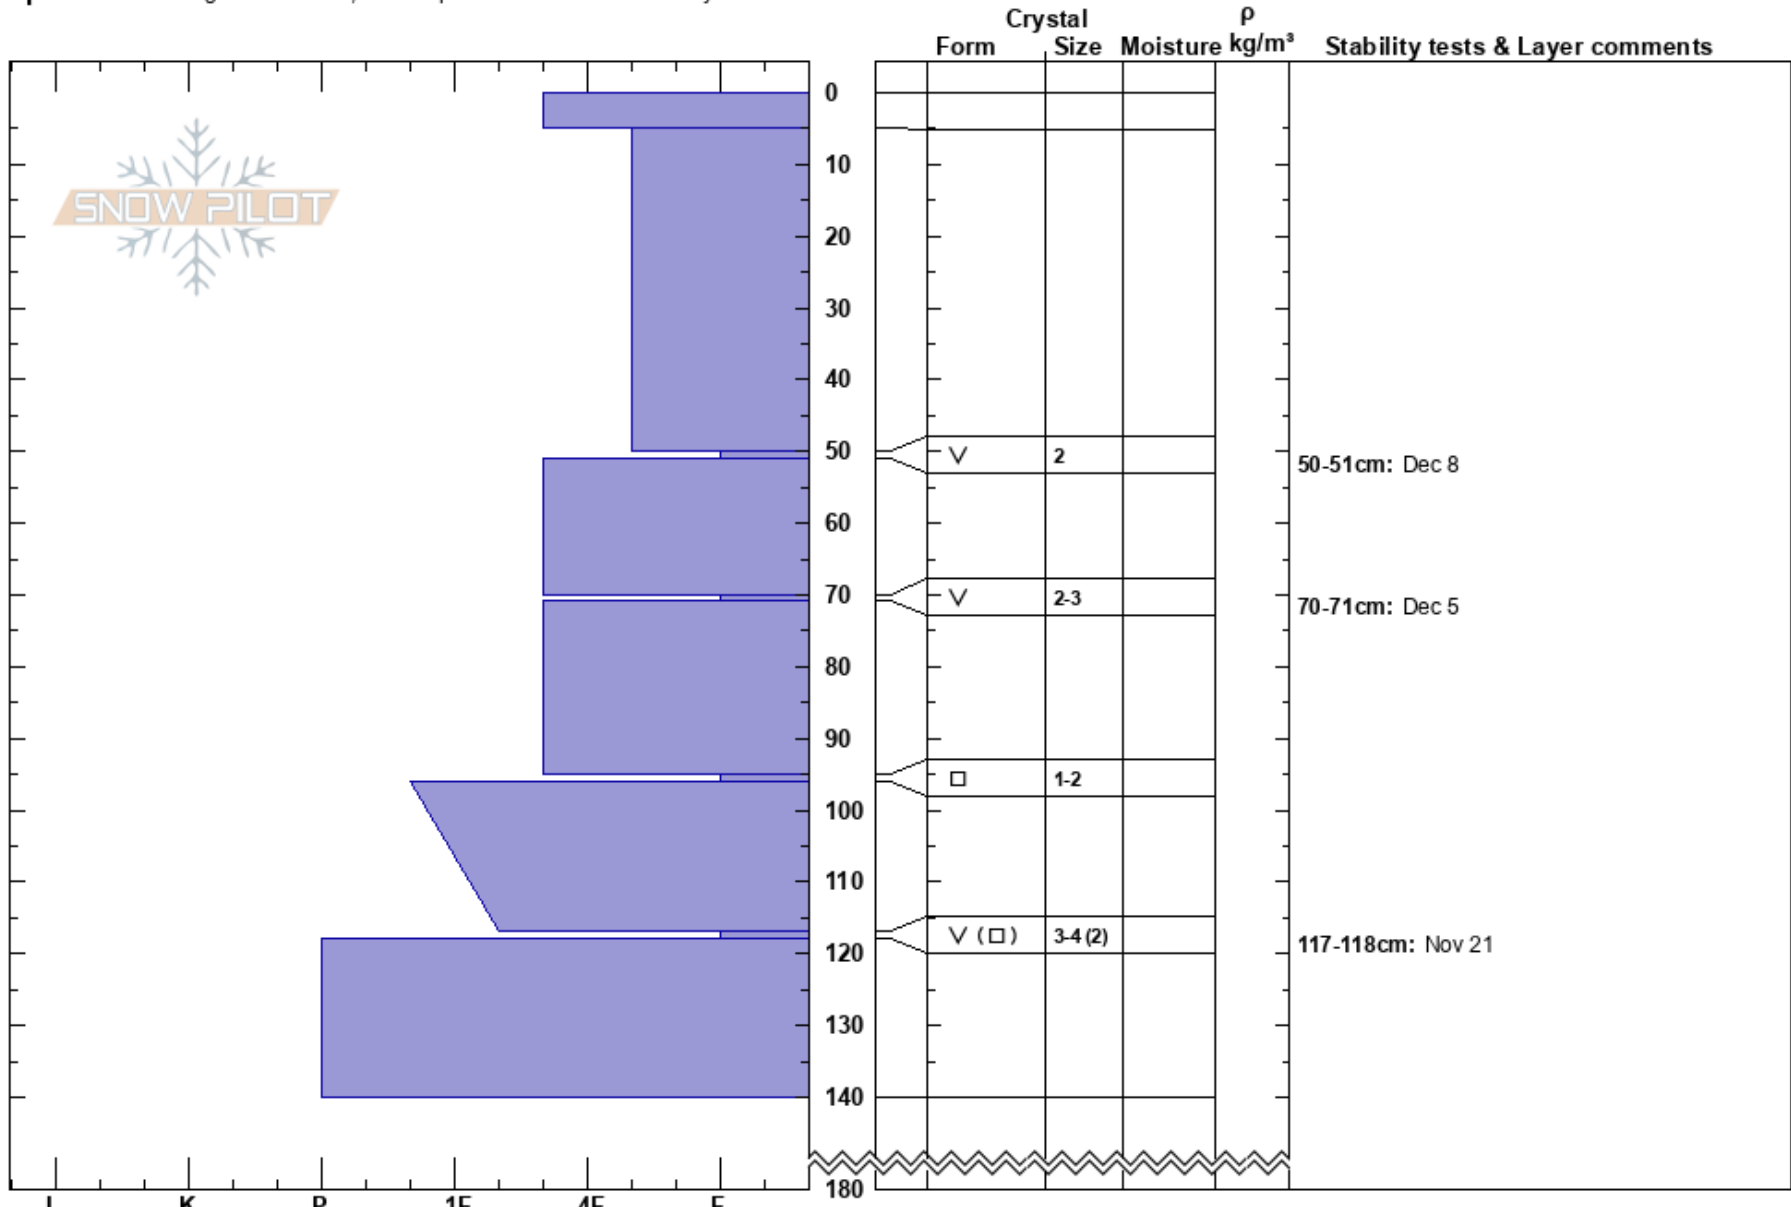

Cottonwood West High  
 Monashee  
 BC  
 Elevation: 2190 m  
 Aspect: SW

Margaret Fahey  
 10/12/2022 - 10:45  
 Co-ord:  
 Slope Angle: 23°  
 Wind Loading: yes

Stability:  
 Air Temperature: -8°C  
 Sky Cover: OVC  
 Precipitation: S-1  
 Wind: S Moderate

HS: 180  
 PF: 70  
 Layer Notes:  
 50-51cm: Dec 8  
 70-71cm: Dec 5  
 70-71cm: Problematic layer  
 117-118cm: Nov 21

Specifics: Pit dug in a Ski Area; Pit is representative of backcountry

Notes: