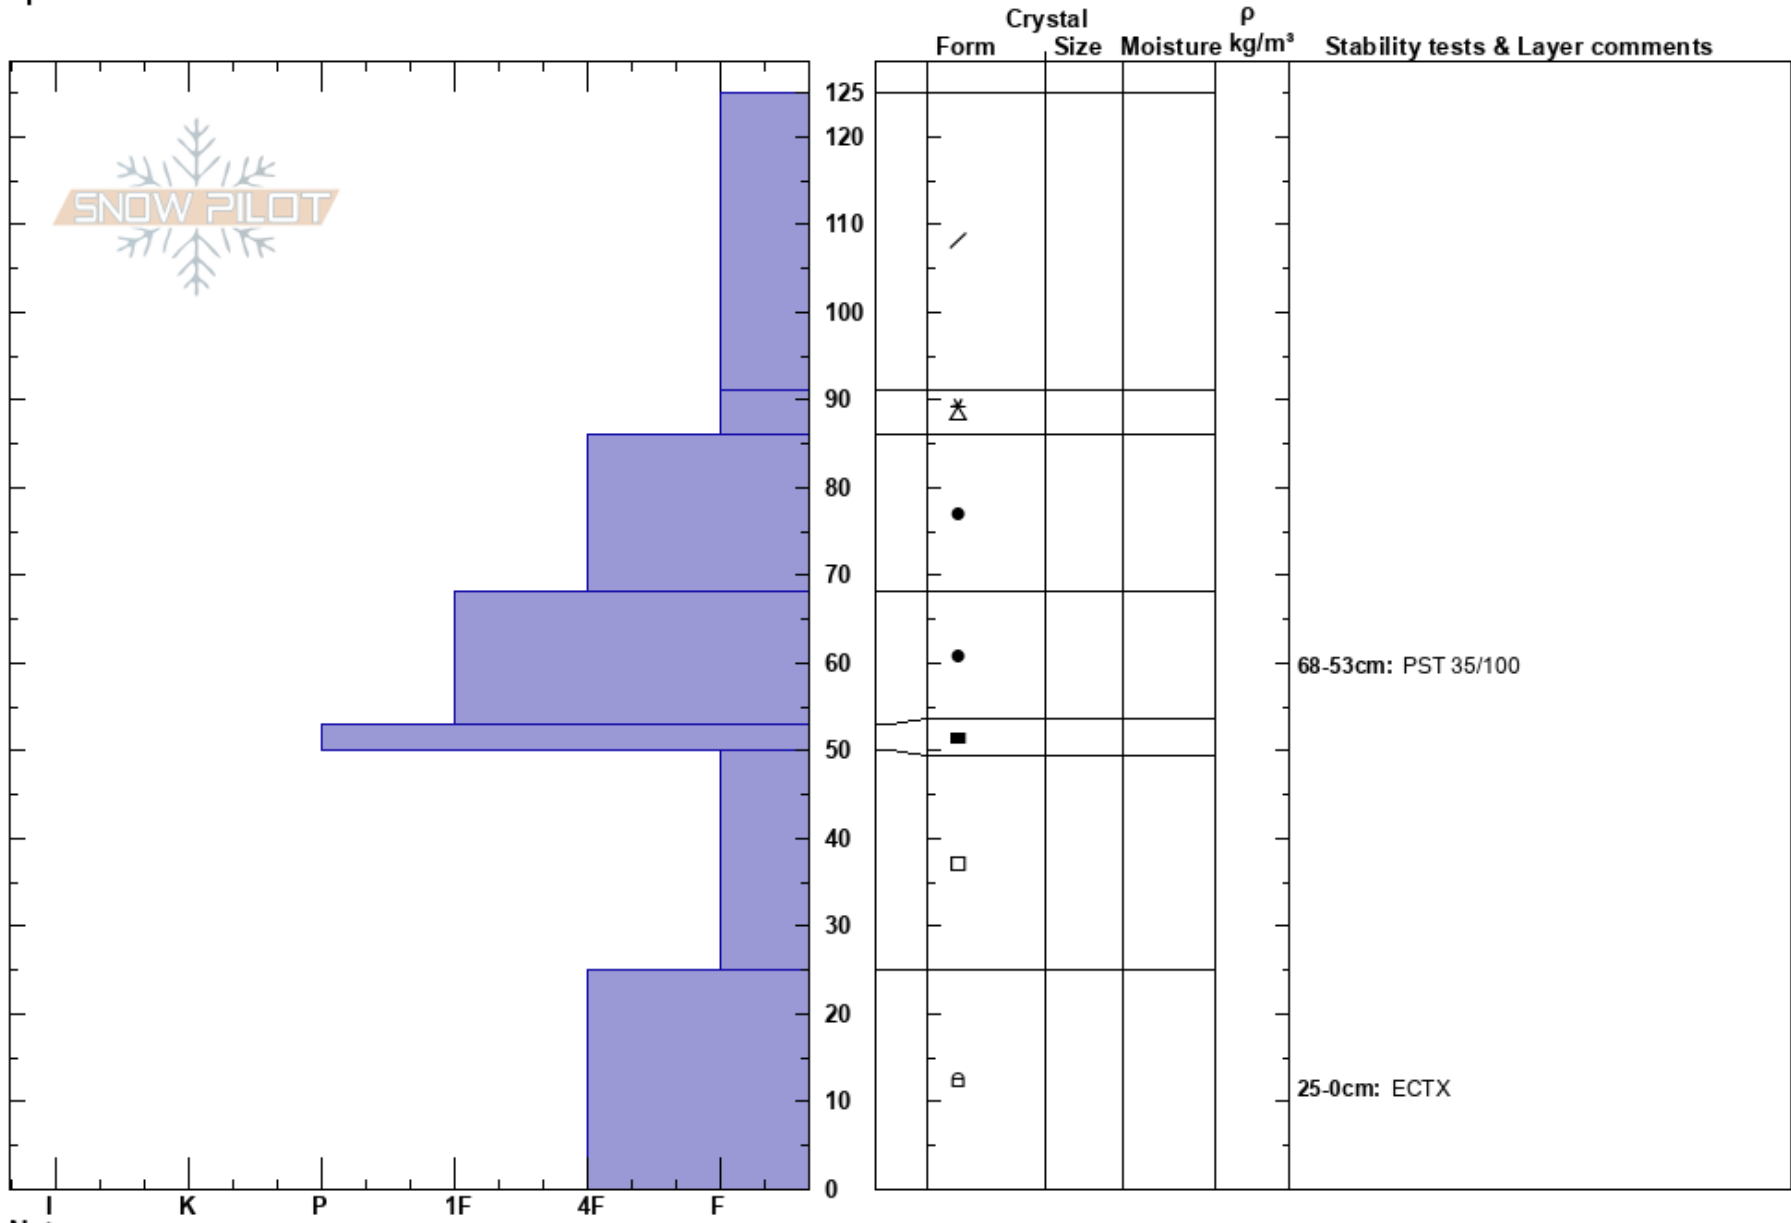

Whimps 8915
 Teton Range
 WY
 Elevation: 8915 ft
 Aspect: E
 Specifics:

Wade Spiner
 12/10/2022 - 12:00pm
 Co-ord:
 Slope Angle: 20°
 Wind Loading: yes

Stability:
 Air Temperature:
 Sky Cover: OVC
 Precipitation: S-1
 Wind: SW Light Breeze

HS: 125
 Layer Notes:
 68-53cm: PST 35/100
 68-53cm: Problematic layer
 25-0cm: ECTX

Notes: Transcribed for Bockino. One of many pits throughout the day.