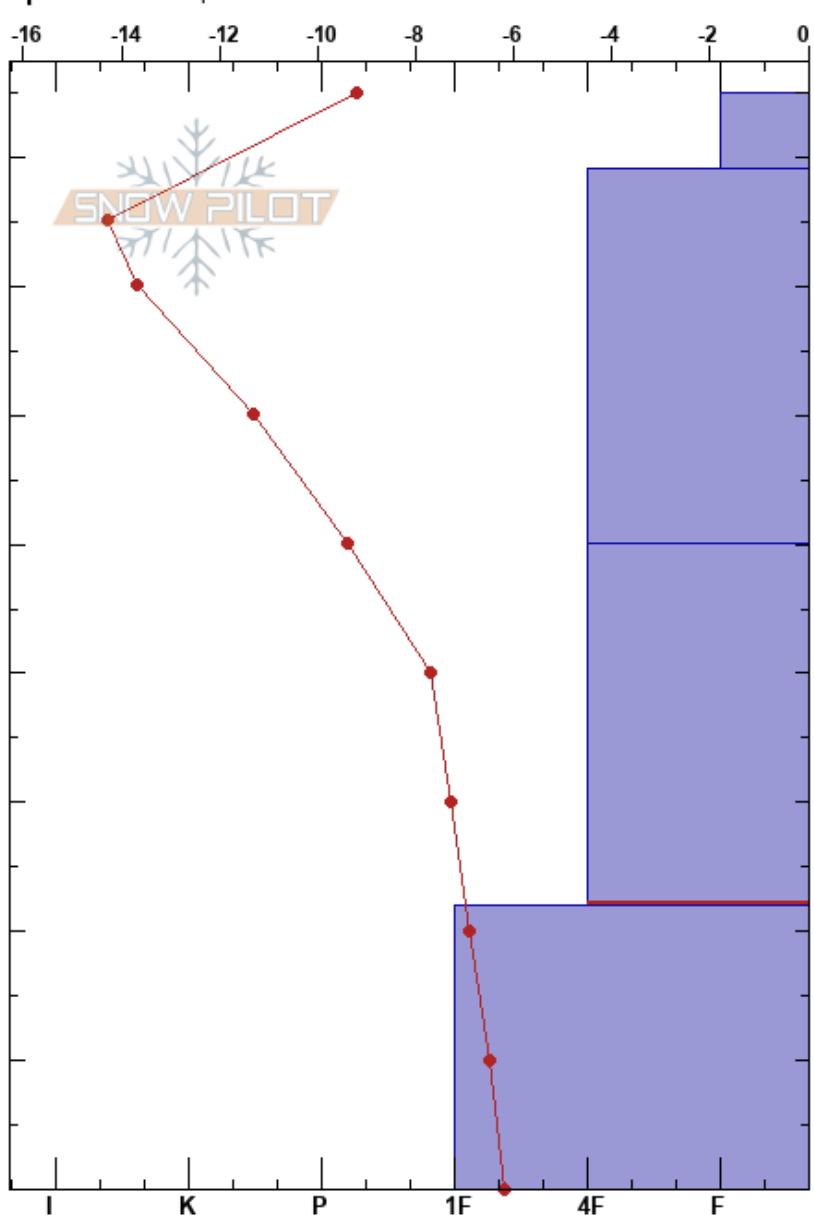

Pitch in the Valley

Aspen Snowmass

CO

Elevation: 10951 ft

Aspect: NE

Specifics: Poor pit location

Snowmass Ski Patrol

12/10/2022 - 12:00pm

Co-ord:

Slope Angle: 30°

Wind Loading: no

Stability: Good

Air Temperature: -4.3°C

Sky Cover: CLR

Precipitation: NO

Wind: SW Calm

HS: 85

PF: 85 50-22cm: Problematic layer

PS: 30

Layer Notes:

Form	Crystal Size	Moisture	$\rho$ kg/m <sup>3</sup>	Stability tests & Layer comments
	0.5			
/	1	D		
/	0.5-1	D		
● (□)	1	D		
☞	1.5	D		← CT22, BRK @22cm

Notes: Pit was dug on a boulder field