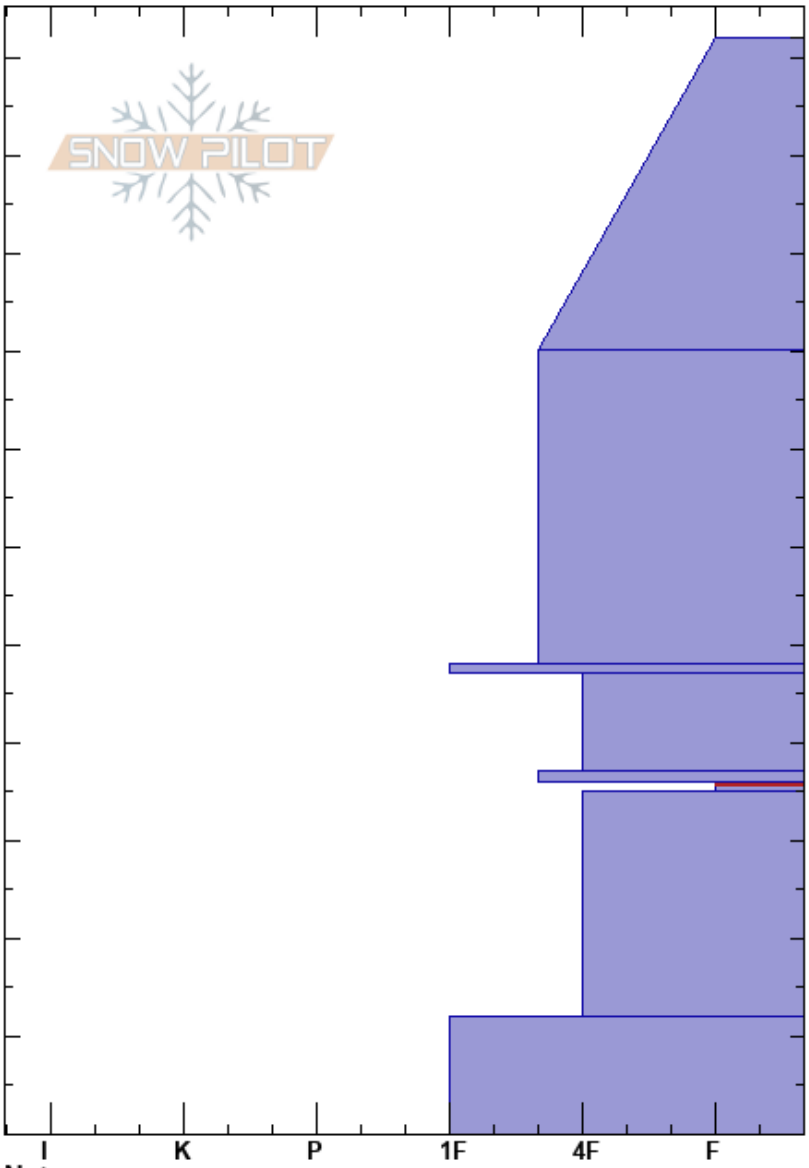

4Pines Dead Tree Right
 Teton Range
 WY
 Elevation: 9385 ft
 Aspect:
 Specifics:

Bill Anderson
 12/09/2022 - 11:00am
 Co-ord: 12T 510236W 4825105N
 Slope Angle:
 Wind Loading:

Stability:
 Air Temperature:
 Sky Cover: OVC
 Precipitation: S1
 Wind: SW Light Breeze

HS: 112
 Layer Notes:
 36-35cm: seen in other pits
 36-35cm: Problematic layer

Height (cm)	Crystal		ρ kg/m ³	Stability tests & Layer comments
	Form	Size		
112-110				
100-90	/	0.5		
80-50	.	0.5		
50-40	⊙			
40-36	⊖	1.5		
36-35	⊙			← ECTP21 @36cm
35-30	□	2		36-35cm: seen in other pits
30-20	⊖	0.5		
20-10	⊖	1.5		
10-0				