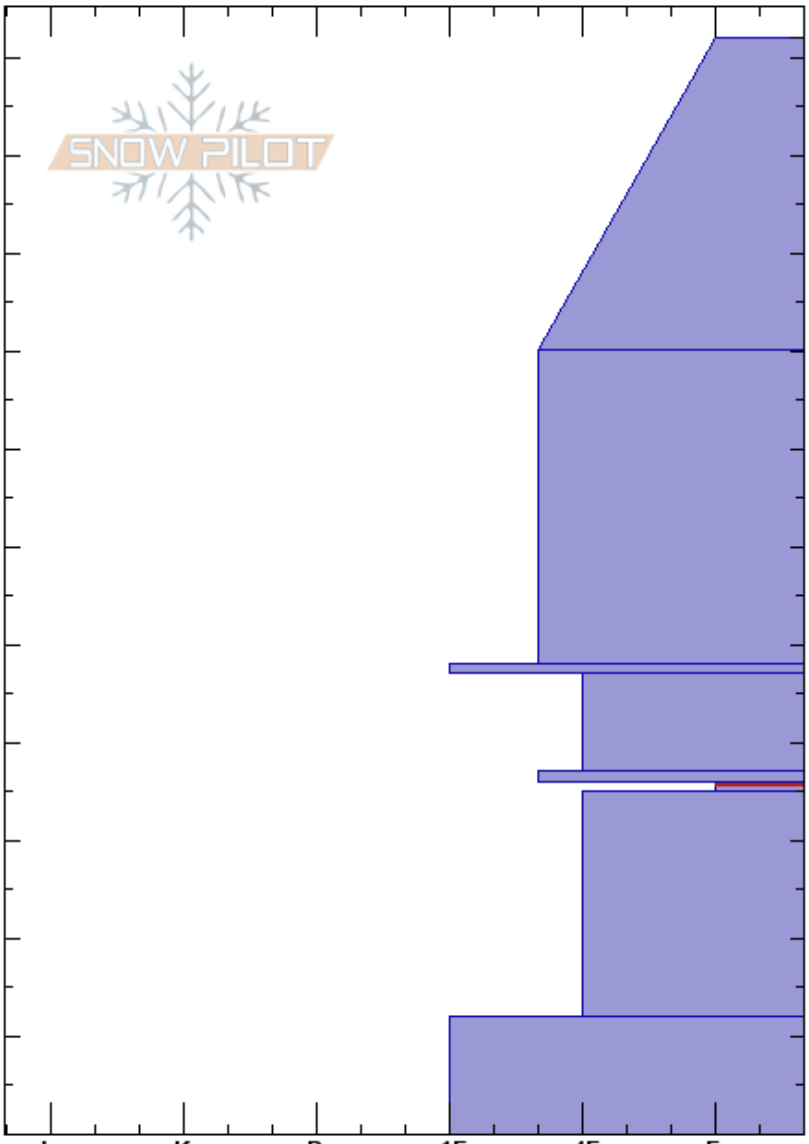

4Pines Dead Tree Right
 Teton Range
 WY
 Elevation: 9385 ft
 Aspect:
 Specifics:

Bill Anderson
 12/09/2022 - 11:00am
 Co-ord: 12T 510236W 4825105N
 Slope Angle:
 Wind Loading:

Stability:
 Air Temperature:
 Sky Cover: OVC
 Precipitation: S1
 Wind: SW Light Breeze

HS: 112
 Layer Notes:
 36-35cm: seen in other pits
 36-35cm: Problematic layer

Crystal Form	Crystal Size	Moisture	ρ kg/m ³	Stability tests & Layer comments
/	0.5			
.	0.5			
⊗	1.5			
⊗	2			← ECTP21 @36cm 36-35cm: seen in other pits
⊗	0.5			
⊗	1.5			